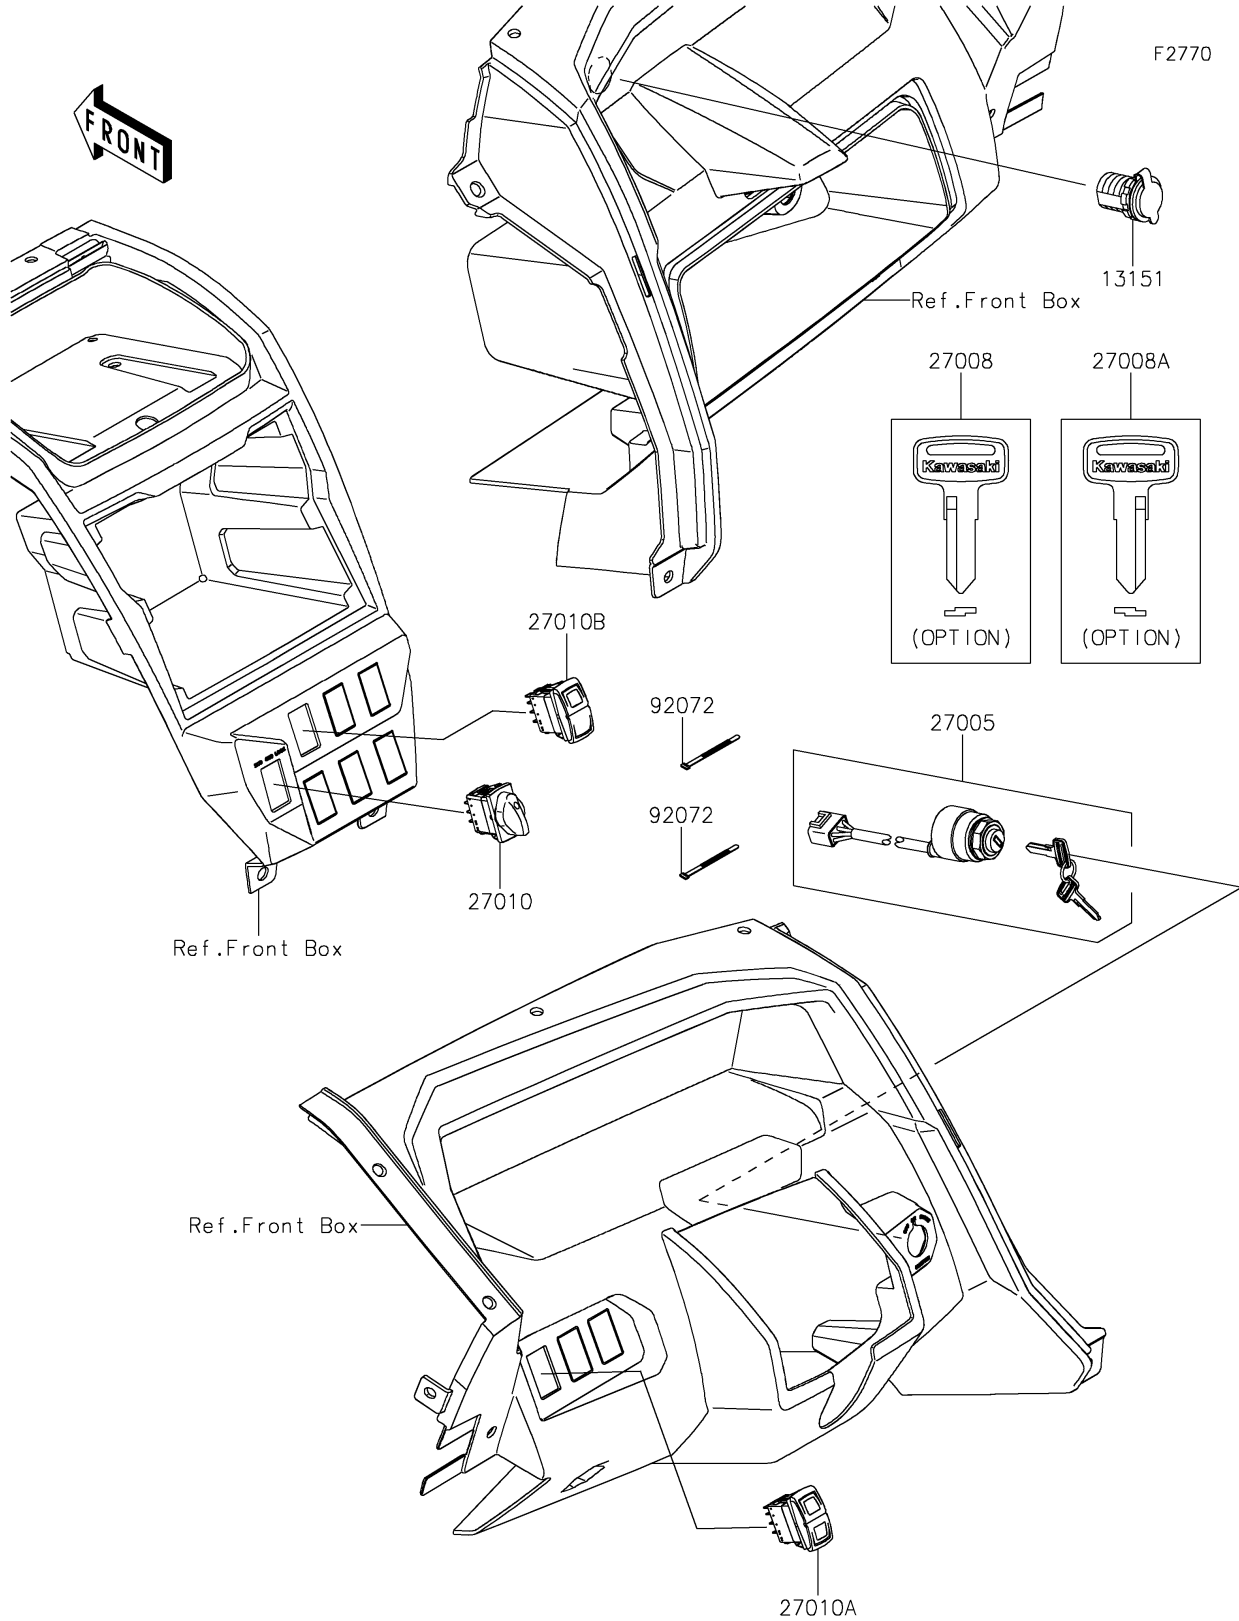

2021 TERYX KRX® 1000 TRAIL EDITION PARTS DIAGRAM

Ignition Switch

2021 TERYX KRX® 1000 TRAIL EDITION PARTS LIST

Ignition Switch

ITEM NAME	PART NUMBER	QUANTITY
-----------	-------------	----------