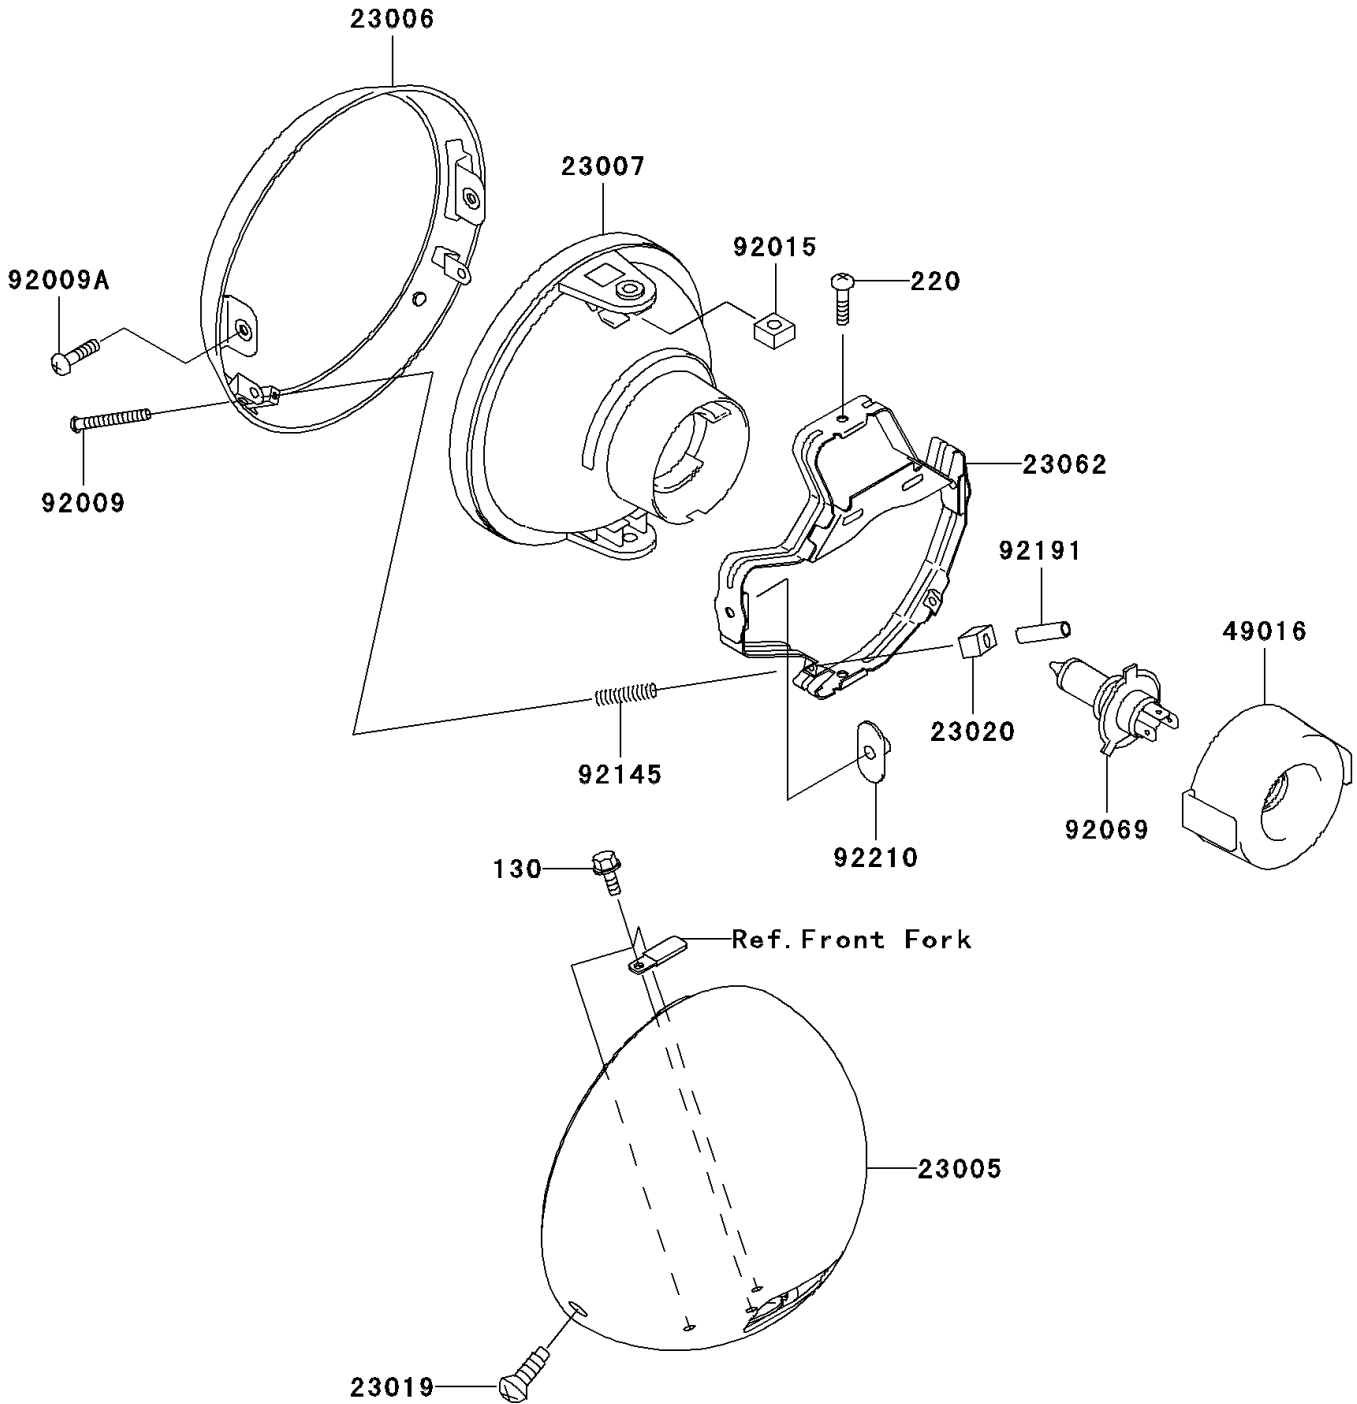

2001 Vulcan 1500 Classic Fi PARTS DIAGRAM

Headlight(s)

F2710

2001 Vulcan 1500 Classic Fi PARTS LIST

Headlight(s)

ITEM NAME	PART NUMBER	QUANTITY
BOLT-FLANGED,6X14 (Ref # 130)	130H0614	3
SCREW-PAN-CROSS (Ref # 220)	220D0516	2
BODY-COMP-HEAD LAMP (Ref # 23005)	23005-1171	1
RIM-LAMP (Ref # 23006)	23006-1081	1
LENS-COMP,HEAD LAMP (Ref # 23007)	23007-1396	1
SCREW,SPECIAL,5X14 (Ref # 23019)	23019-024	2
NUT,4MM,FOCUS ADJUST (Ref # 23020)	23020-018	2
BRACKET-COMP,HEAD LAMP (Ref # 23062)	23062-1132	1
COVER-SEAL,SOCKET (Ref # 49016)	49016-1203	1
SCREW,FOCUS ADJUST,4X60 (Ref # 92009)	92009-1816	2
SCREW,5X16 (Ref # 92009A)	92009-1879	2
NUT,5MM (Ref # 92015)	92015-1157	2
BULB,12V 60/55W,H4 (Ref # 92069)	92069-1002	1
SPRING,HEAD LAMP LENS (Ref # 92145)	92145-1268	2
TUBE,3.5X5.5X19 (Ref # 92191)	92191-1217	2
NUT,SPECIAL,5MM (Ref # 92210)	92210-1060	2