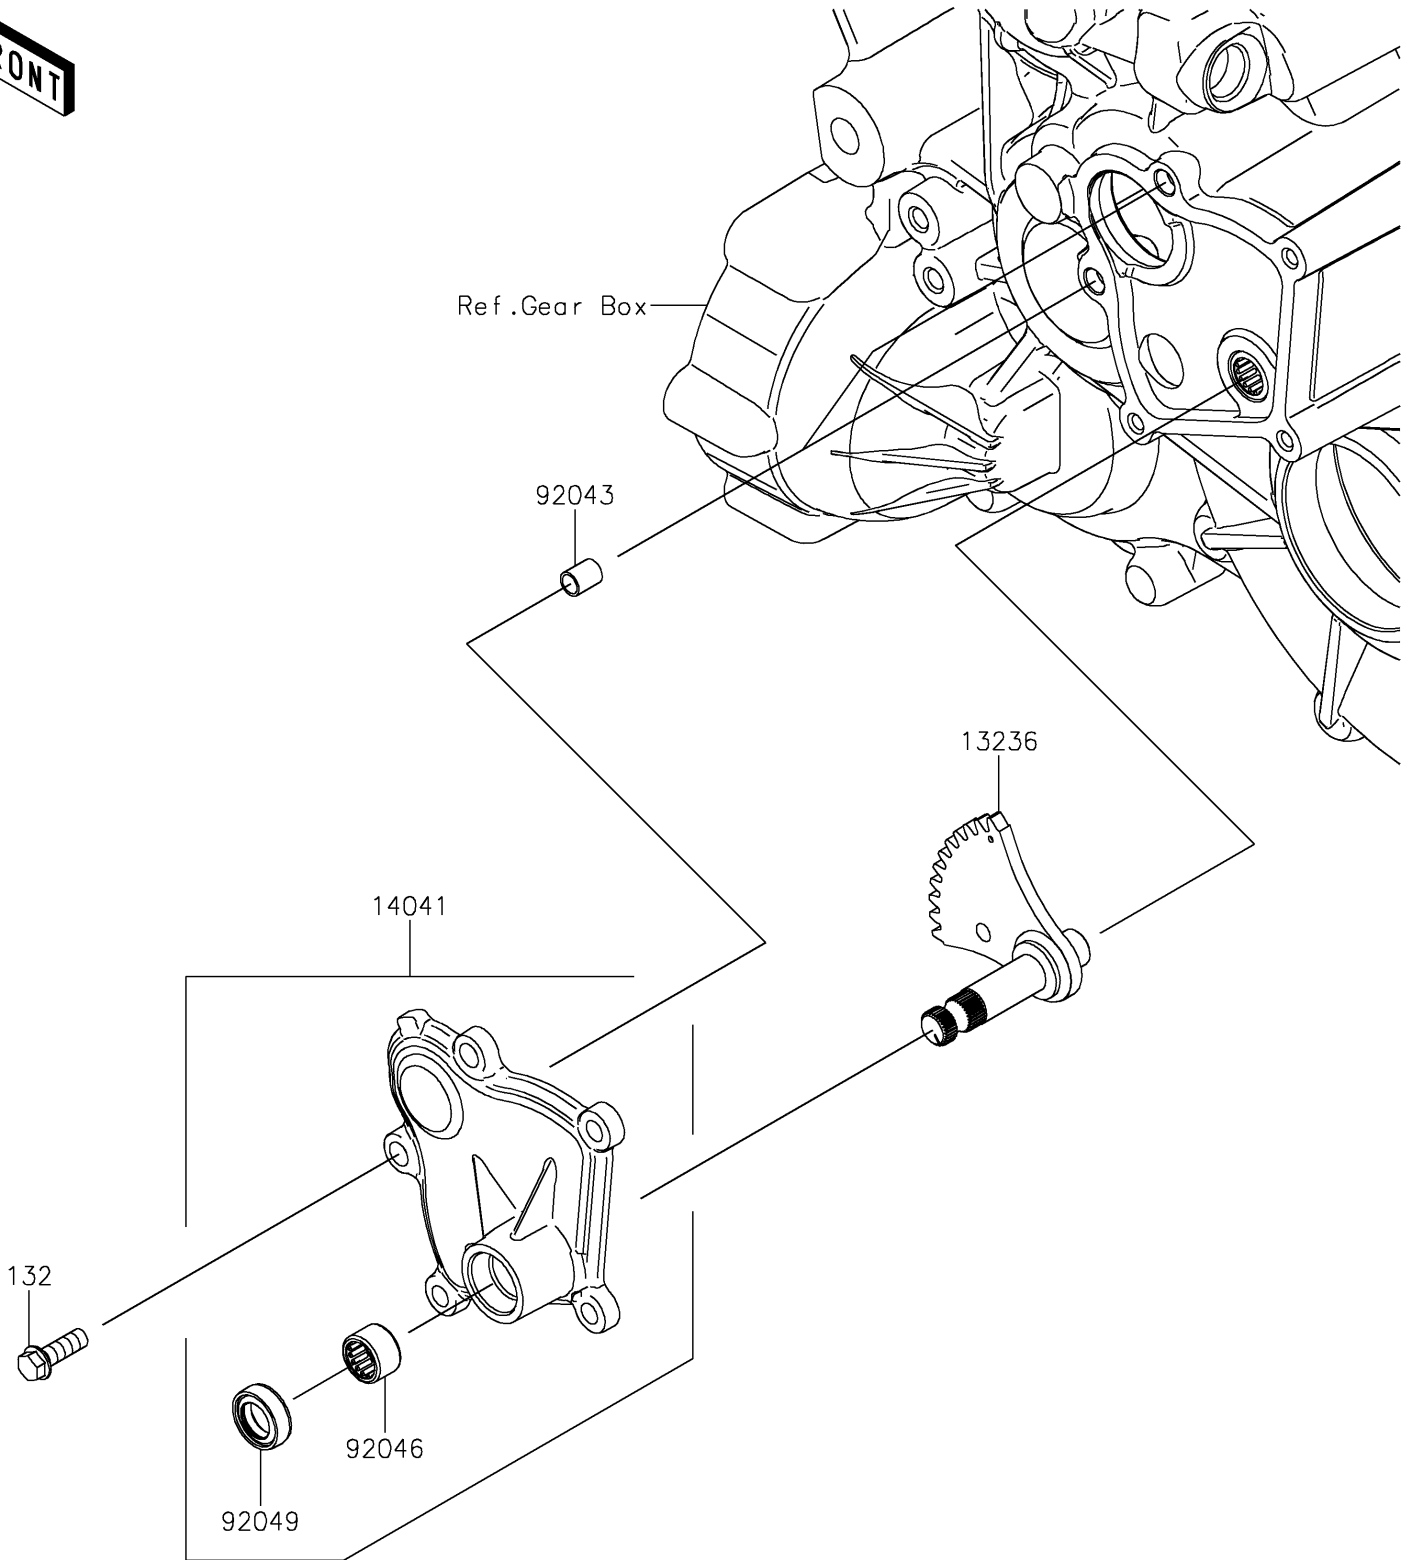

2021 TERYX KRX® 1000 SPECIAL EDITION PARTS DIAGRAM

Gear Change Mechanism

E1370

2021 TERYX KRX® 1000 SPECIAL EDITION PARTS LIST

Gear Change Mechanism

ITEM NAME	PART NUMBER	QUANTITY
-----------	-------------	----------