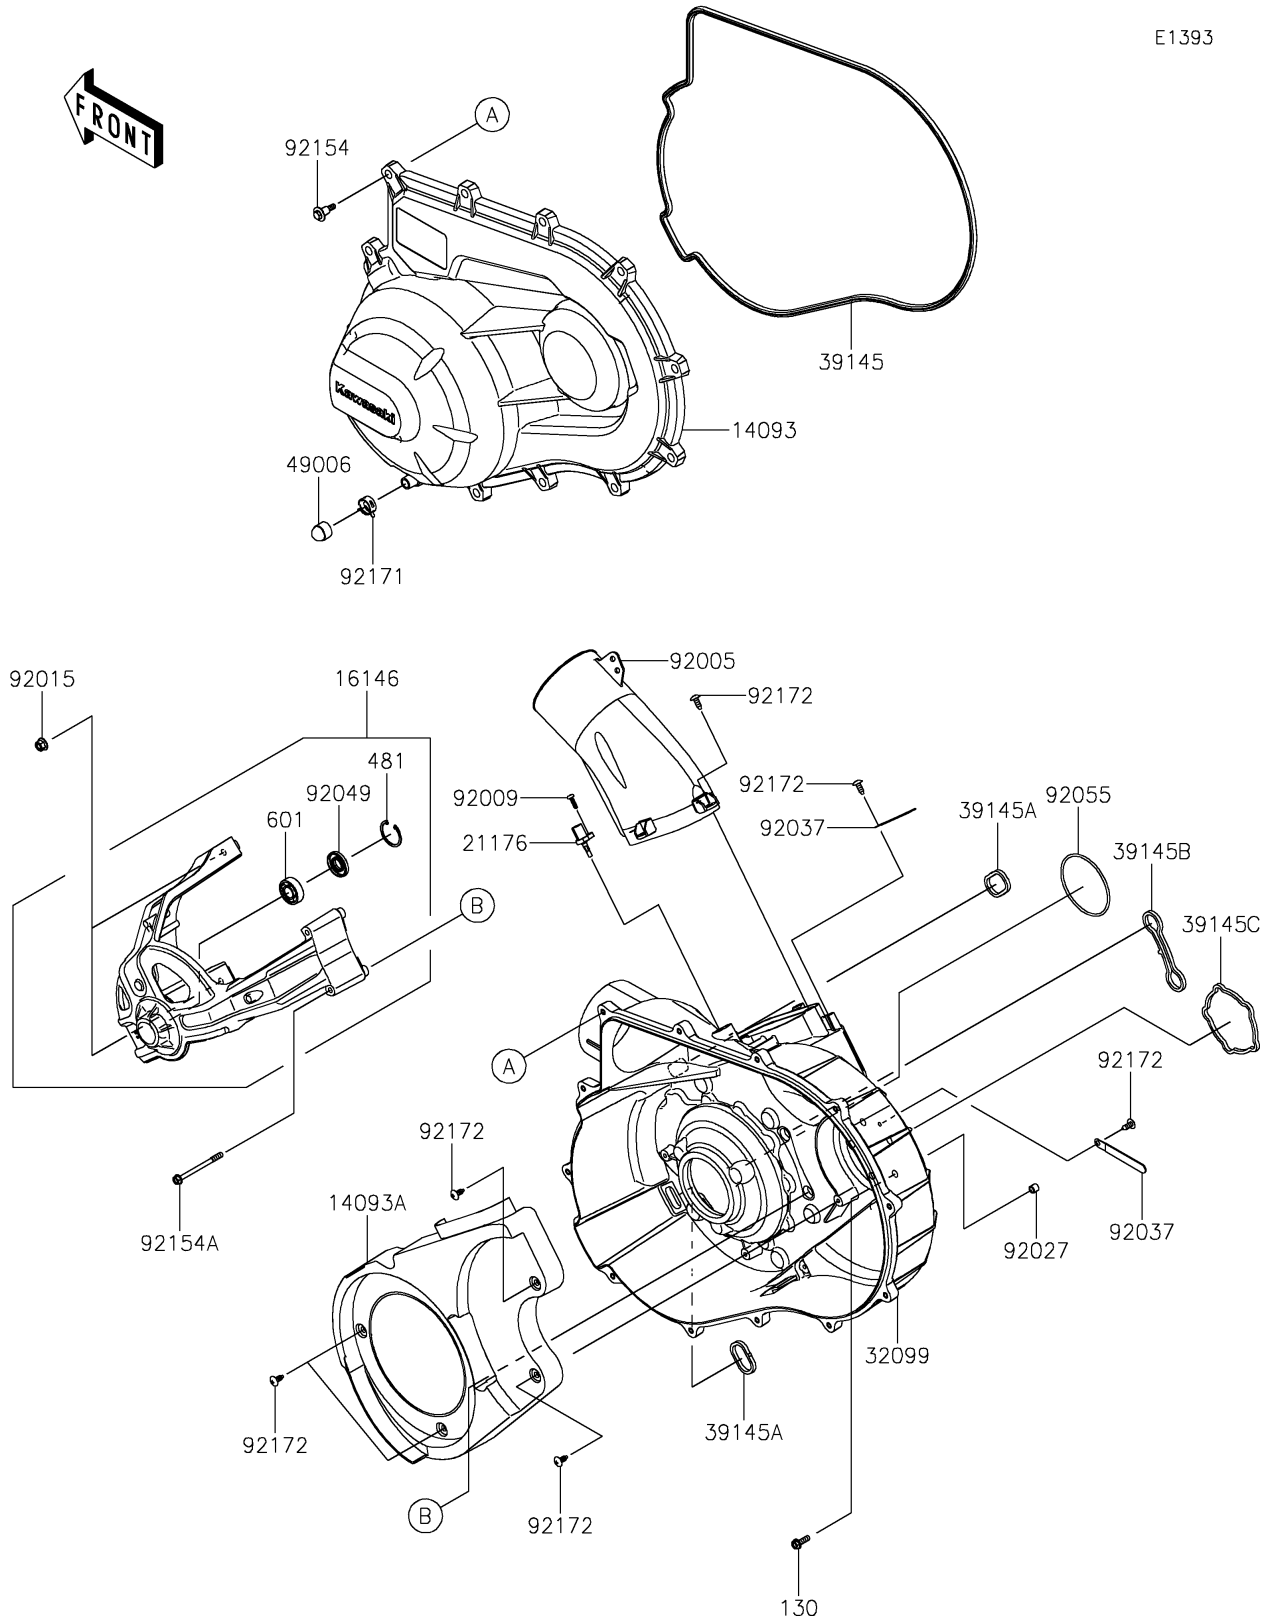

2021 TERYX KRX® 1000 SPECIAL EDITION PARTS DIAGRAM

Converter Cover

E1393

2021 TERYX KRX® 1000 SPECIAL EDITION PARTS LIST

Converter Cover

ITEM NAME	PART NUMBER	QUANTITY
-----------	-------------	----------