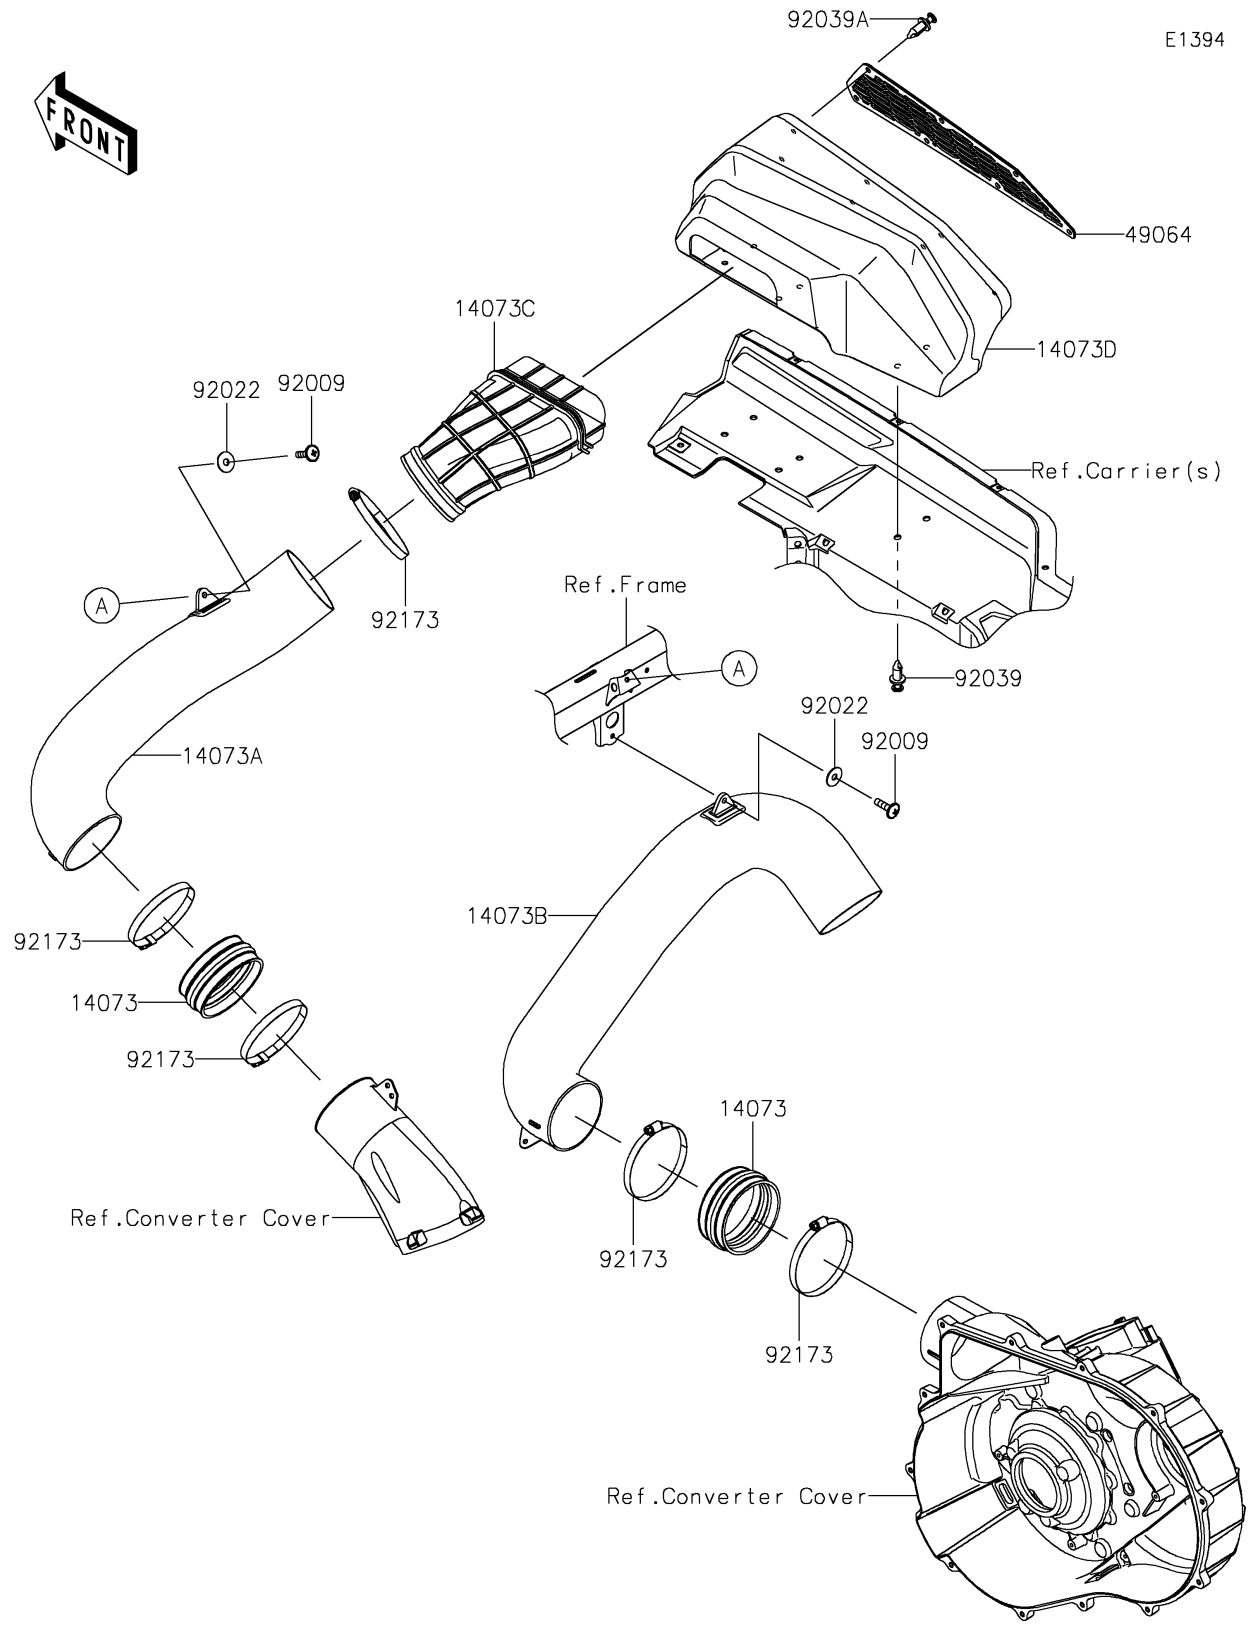

2021 TERYX KRX® 1000 SPECIAL EDITION PARTS DIAGRAM

Air Cleaner-Belt Converter

2021 TERYX KRX® 1000 SPECIAL EDITION PARTS LIST

Air Cleaner-Belt Converter

ITEM NAME	PART NUMBER	QUANTITY
DUCT (Ref # 14073)	14073-0909	2
DUCT,INTAKE (Ref # 14073A)	14073-0910	1
DUCT,EXHAUST (Ref # 14073B)	14073-0911	1
DUCT (Ref # 14073C)	14073-0919	1
DUCT (Ref # 14073D)	14073-0955	1
FILTER-AIR (Ref # 49064)	49064-0013	1
SCREW,6X22 (Ref # 92009)	92009-1441	2
WASHER,PLAIN,6.5X20X1 (Ref # 92022)	92022-165	2
RIVET (Ref # 92039)	92039-0776	6
RIVET,TWO-PIECE CLIP (Ref # 92039A)	92039-0818	7
CLAMP,130MM (Ref # 92173)	92173-1938	5