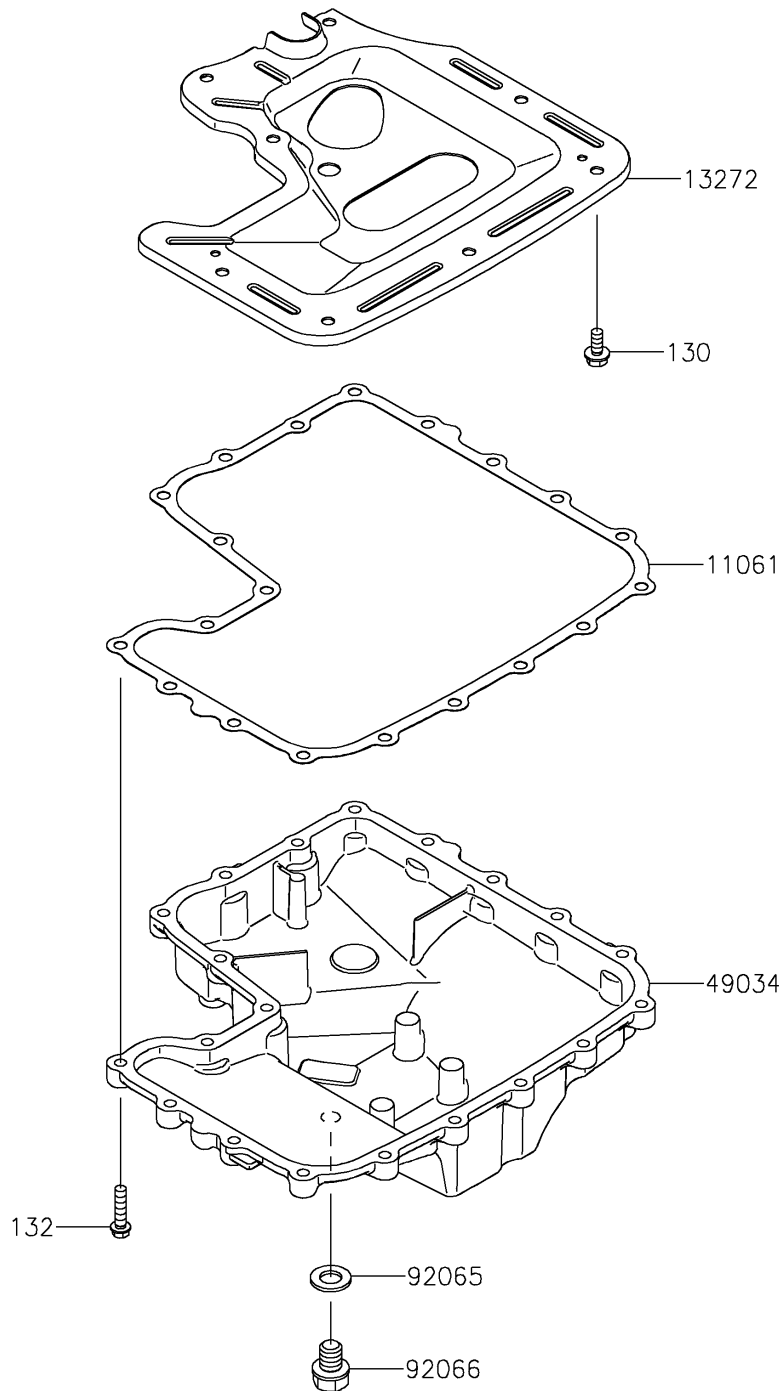

2021 TERYX KRX® 1000 SPECIAL EDITION PARTS DIAGRAM

Oil Pan

E1434

2021 TERYX KRX® 1000 SPECIAL EDITION PARTS LIST

Oil Pan

ITEM NAME	PART NUMBER	QUANTITY
-----------	-------------	----------