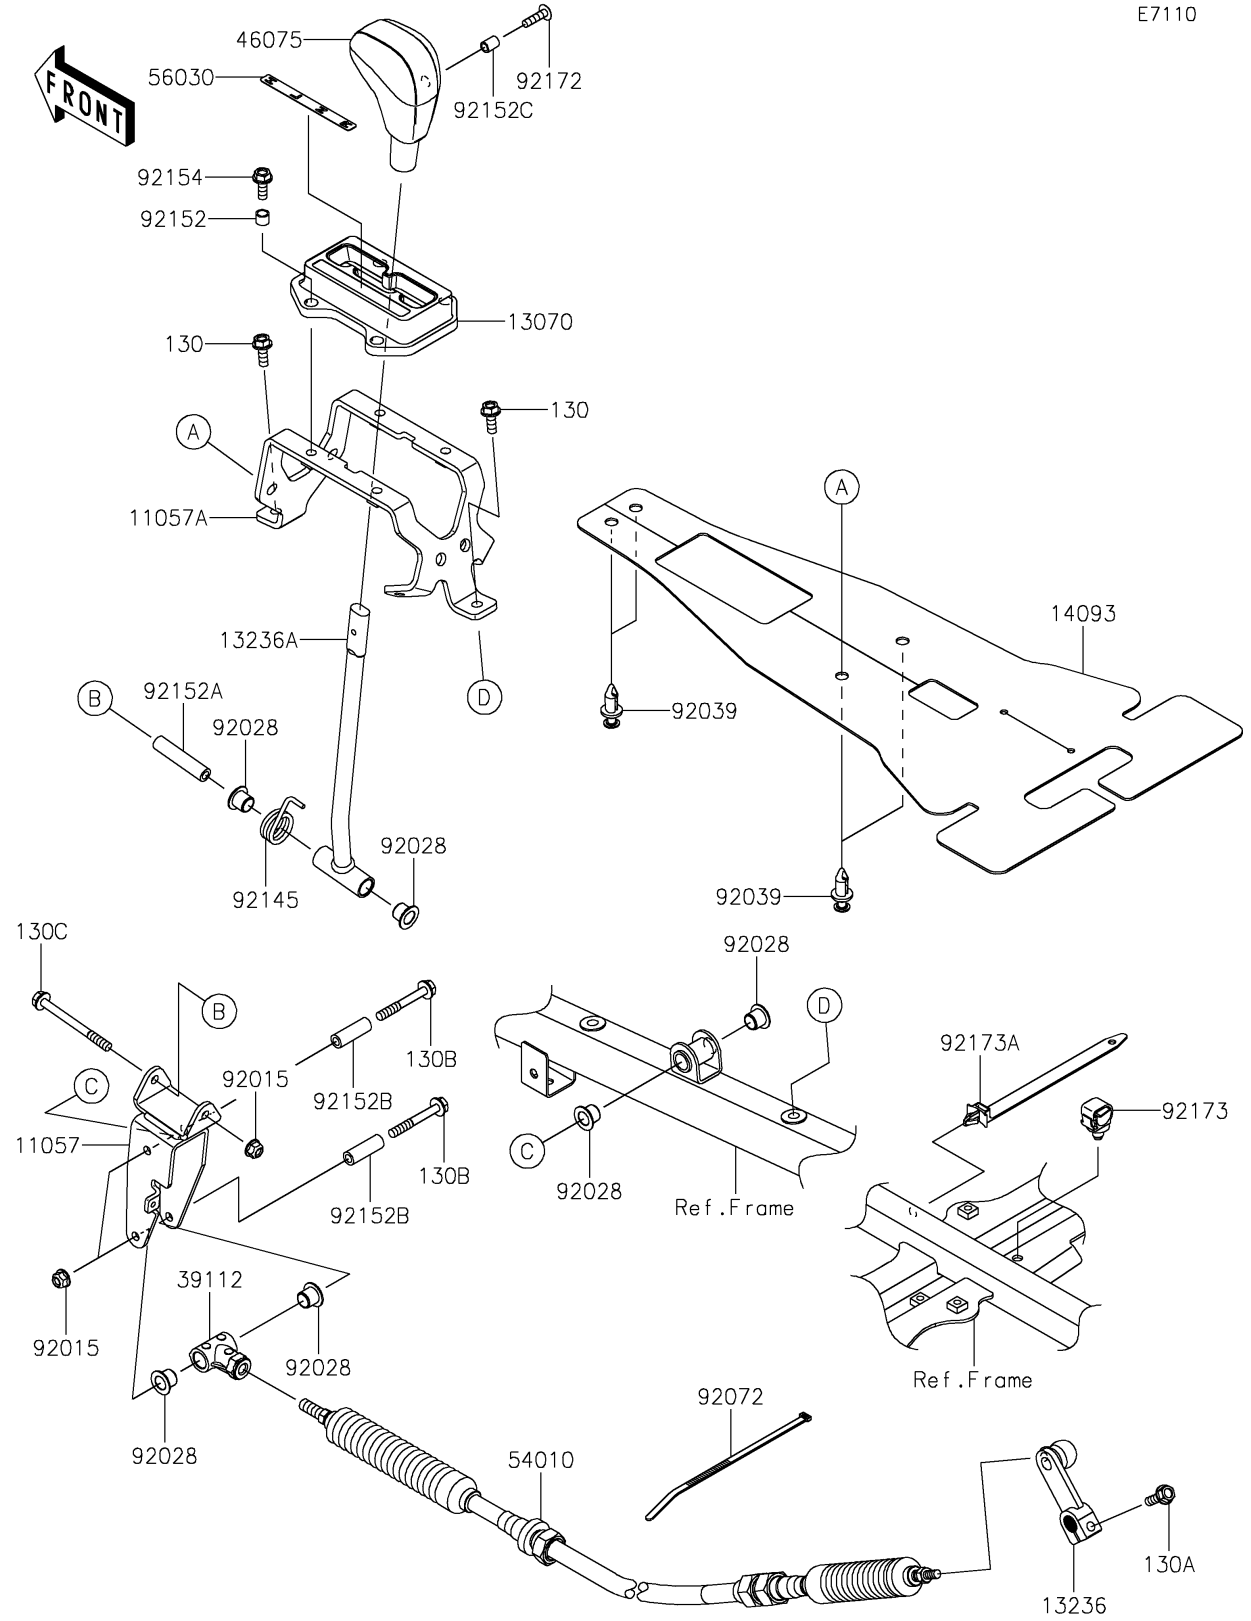

# 2021 TERYX KRX® 1000 SPECIAL EDITION PARTS DIAGRAM

Control

E7110

## 2021 TERYX KRX® 1000 SPECIAL EDITION PARTS LIST

### Control

ITEM NAME	PART NUMBER	QUANTITY
BRACKET,LEVER (Ref # 11057)	11057-1900	1
BRACKET,GUIDE (Ref # 11057A)	11057-1901	1
GUIDE (Ref # 13070)	13070-0894	1
LEVER-COMP,CHANGE LEVER (Ref # 13236)	13236-0708	1
LEVER-COMP (Ref # 13236A)	13236-0817	1
COVER,HEAT GUARD (Ref # 14093)	14093-0845	1
RODEND-TIE (Ref # 39112)	39112-0036	1
GRIP (Ref # 46075)	46075-0569	1
CABLE (Ref # 54010)	54010-0629	1
LABEL,POSITION (Ref # 56030)	56030-1421	1
NUT,LOCK,FLANGED,6MM (Ref # 92015)	92015-1675	3
BUSHING (Ref # 92028)	92028-1507	6
RIVET (Ref # 92039)	92039-0776	4
BAND,L=292.1 (Ref # 92072)	92072-3509	1
SPRING (Ref # 92145)	92145-1839	1
COLLAR (Ref # 92152)	92152-1332	4
COLLAR,6.0X10X47 (Ref # 92152A)	92152-1517	1
COLLAR,6.0X10X30 (Ref # 92152B)	92152-1518	2
COLLAR,5.6X8X10.5 (Ref # 92152C)	92152-1545	1
BOLT,FLANGED,6X16 (Ref # 92154)	92154-0887	4
SCREW,5X20 (Ref # 92172)	92172-2081	1
CLAMP,12MM DIA. (Ref # 92173)	92173-0736	1
CLAMP (Ref # 92173A)	92173-1980	1
BOLT-FLANGED,6X16 (Ref # 130)	130BA0616	2
BOLT-FLANGED,6X20 (Ref # 130A)	130CA0620	1
BOLT-FLANGED,6X45 (Ref # 130B)	130CA0645	2
BOLT-FLANGED,6X65 (Ref # 130C)	130CA0665	1