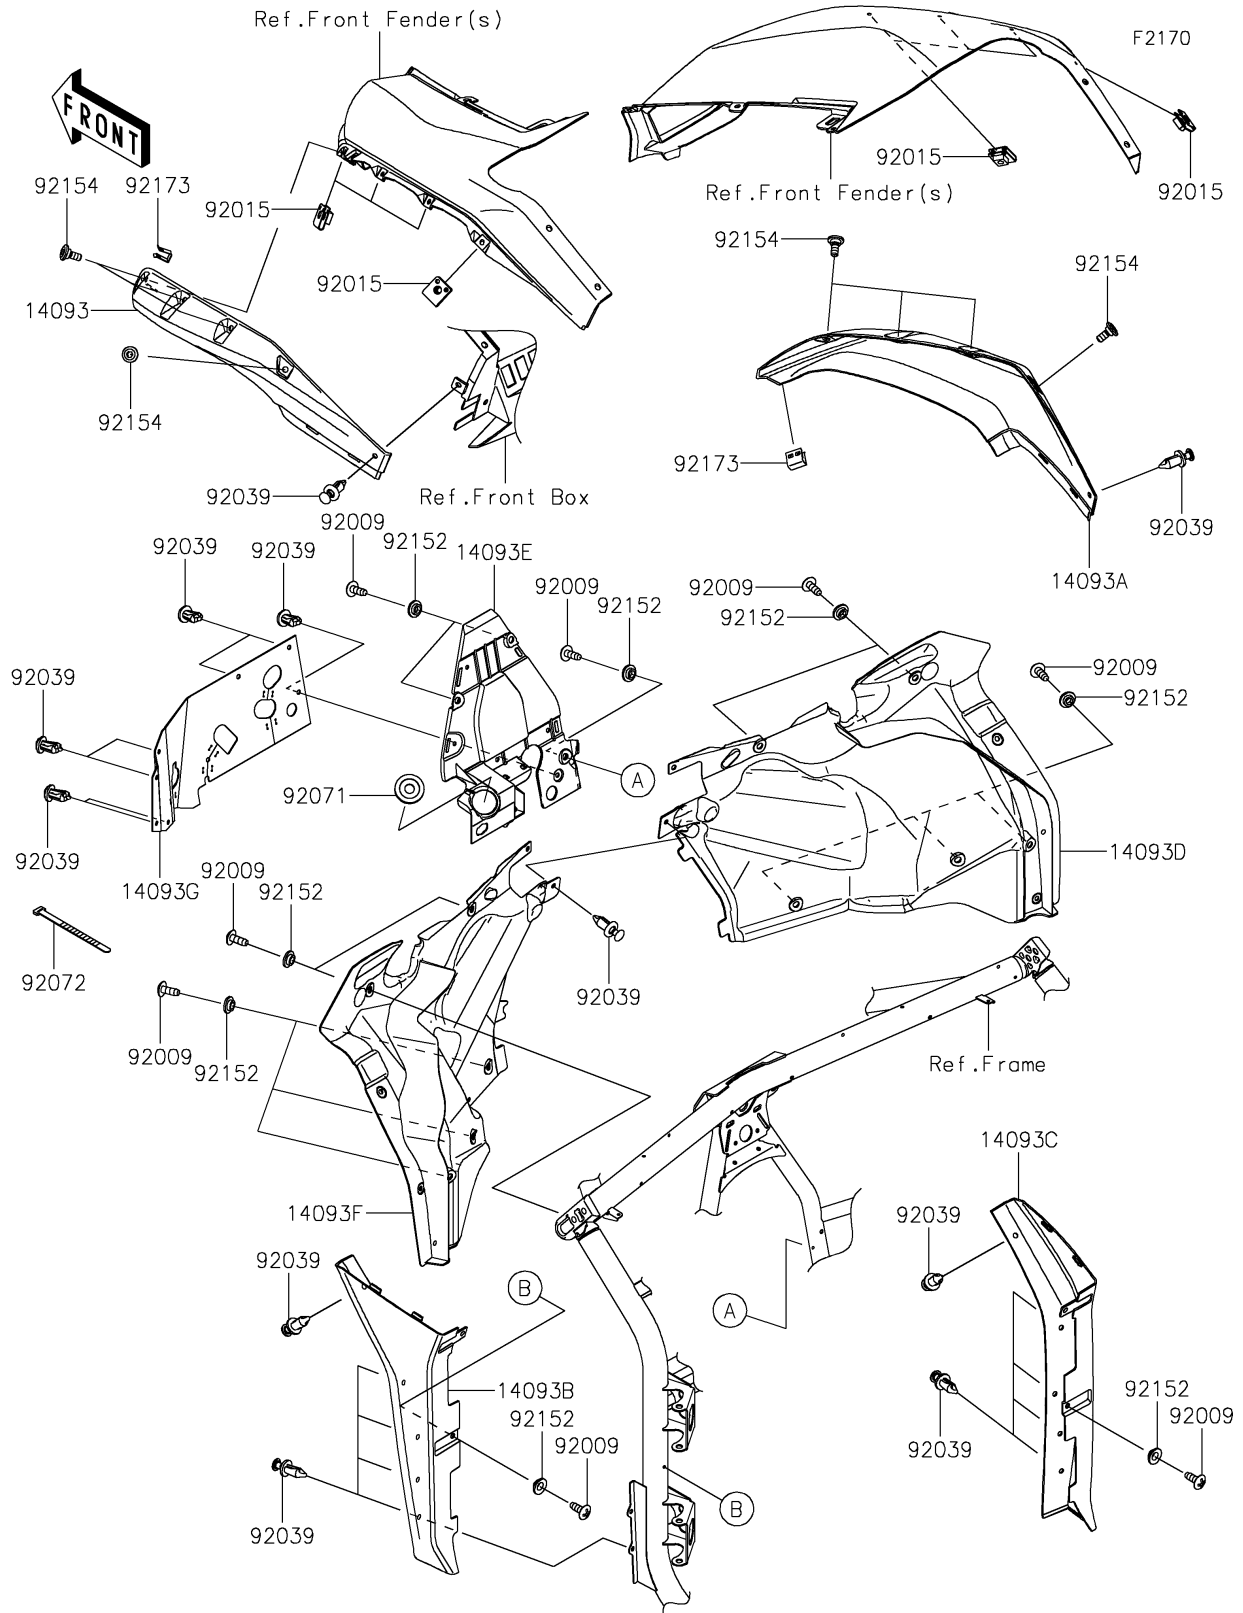

2021 TERYX KRX® 1000 SPECIAL EDITION PARTS DIAGRAM

Fenders

2021 TERYX KRX® 1000 SPECIAL EDITION PARTS LIST

Fenders

ITEM NAME	PART NUMBER	QUANTITY
COVER,FLAP,UPP,LH (Ref # 14093)	14093-0806	1
COVER,FLAP,UPP,RH (Ref # 14093A)	14093-0807	1
COVER,FLAP,LWR,LH (Ref # 14093B)	14093-0808	1
COVER,FLAP,LWR,RH (Ref # 14093C)	14093-0809	1
COVER,FLOOR UPP,RH (Ref # 14093D)	14093-0822	1
COVER,FLOOR UPP,CNT (Ref # 14093E)	14093-0823	1
COVER,FLOOR UPP,LH (Ref # 14093F)	14093-0824	1
COVER,RUBBER (Ref # 14093G)	14093-0844	1
SCREW,TAPPING,6X16 (Ref # 92009)	92009-1166	15
NUT,CLAMP,6MM (Ref # 92015)	92015-1678	8
RIVET (Ref # 92039)	92039-0776	20
GROMMET (Ref # 92071)	92071-0790	1
BAND,L=123 (Ref # 92072)	92072-030	5
COLLAR,6.3X9.5X4.1 (Ref # 92152)	92152-1571	15
BOLT (Ref # 92154)	92154-2474	8
CLAMP (Ref # 92173)	92173-2249	2