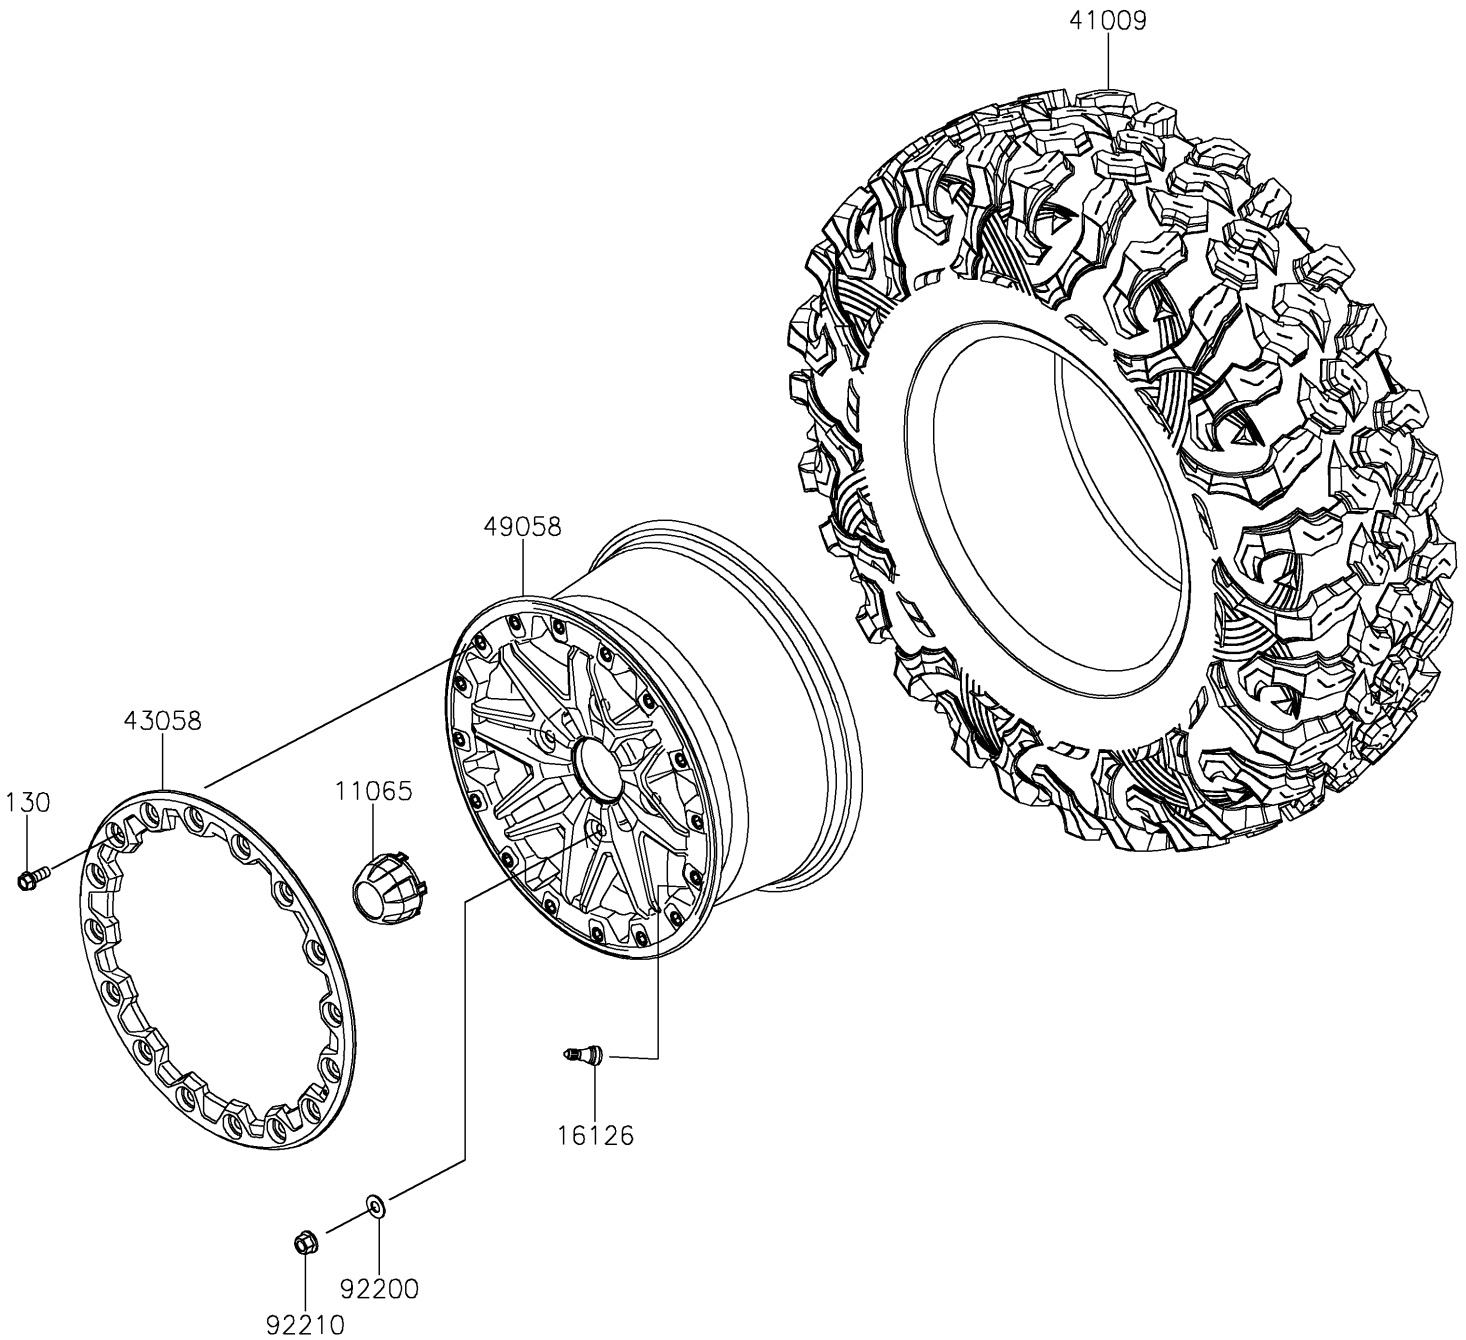

2021 TERYX KRX® 1000 SPECIAL EDITION PARTS DIAGRAM

Wheels/Tires

F2210

2021 TERYX KRX® 1000 SPECIAL EDITION PARTS LIST

Wheels/Tires

| ITEM NAME | PART NUMBER | QUANTITY |
|--------------------------------------|----------------|----------|
| CAP,WHEEL (Ref # 11065) | 11065-1341 | 4 |
| VALVE (Ref # 16126) | 16126-4001 | 4 |
| TIRE,31X10.00R15 ML1 (Ref # 41009) | 41009-0817 | 4 |
| RING,BEADLOCK,M.SILVER (Ref # 43058) | 43058-0706-66K | 4 |
| WHEEL,F.S.BLACK (Ref # 49058) | 49058-0706-397 | 4 |
| WASHER,12.1X25X1.6 (Ref # 92200) | 92200-0455 | 16 |
| NUT,12MM (Ref # 92210) | 92210-0603 | 16 |
| BOLT-FLANGED (Ref # 130) | 130CA1025 | 64 |