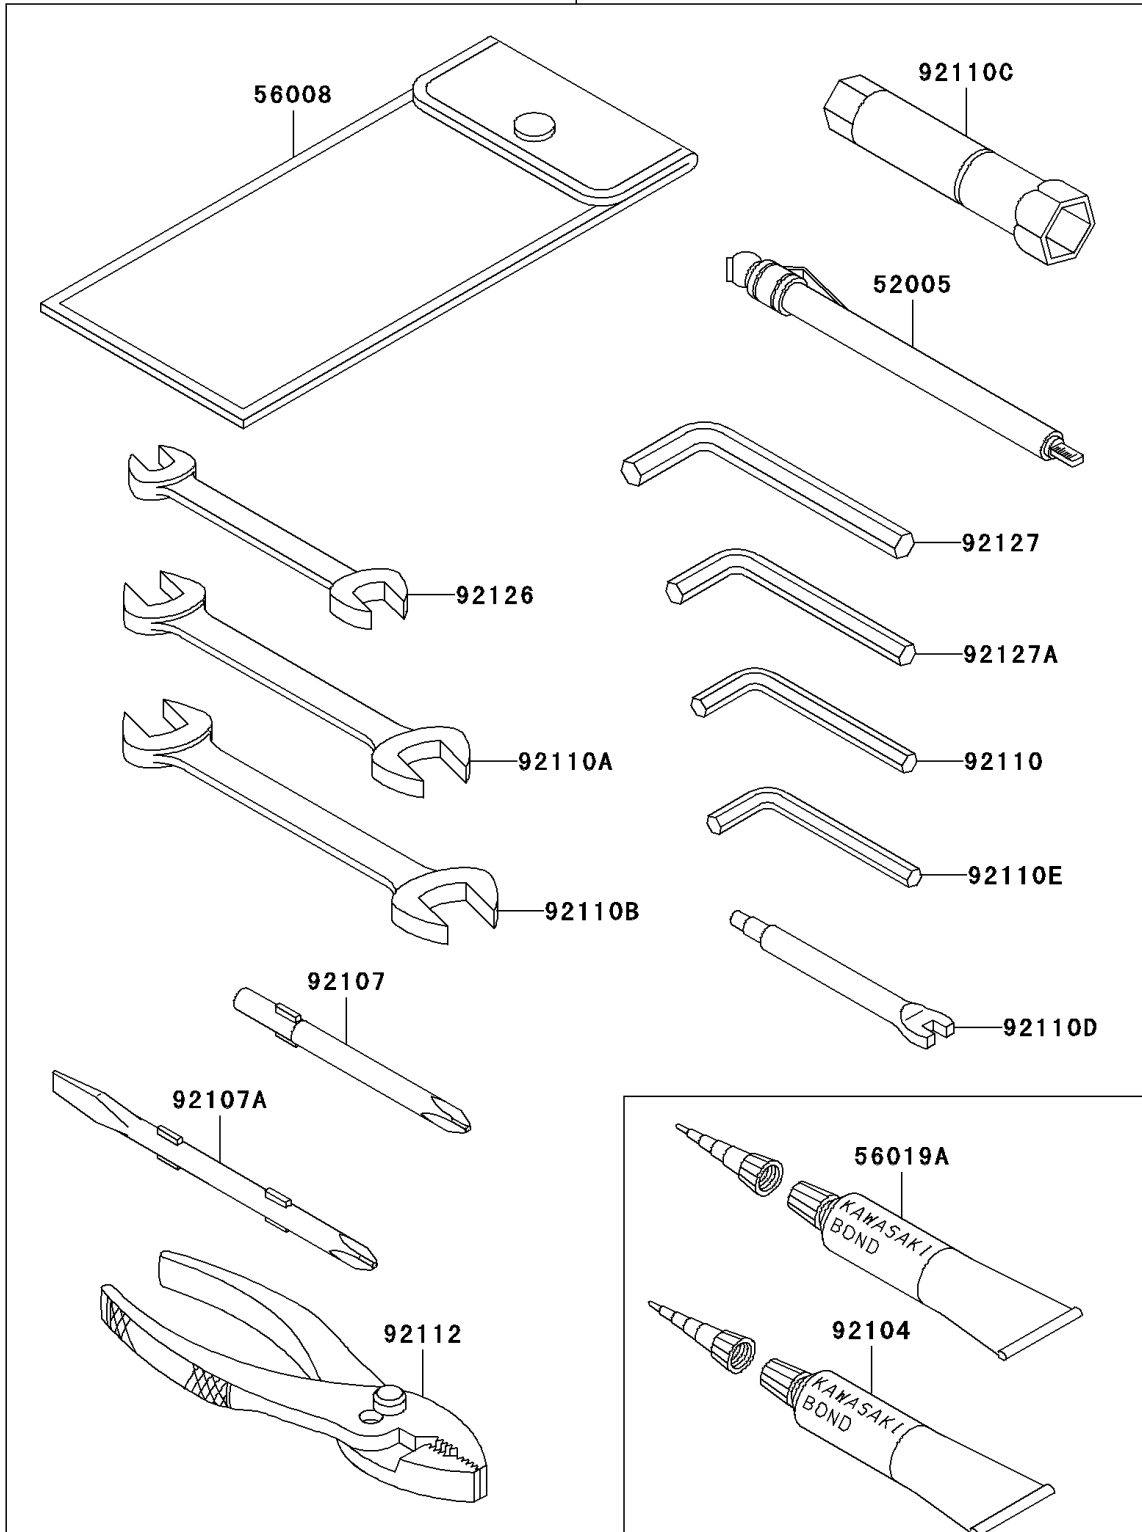

2002 Vulcan 1500 Classic Fi PARTS DIAGRAM

Owner's Tools

56007

F2810

2002 Vulcan 1500 Classic Fi PARTS LIST

Owner's Tools

| ITEM NAME | PART NUMBER | QUANTITY |
|--|-------------|----------|
| GAUGE,AIR,350KPA/50PSI (Ref # 52005) | 52005-1142 | 1 |
| TOOL-KIT (Ref # 56007) | 56007-1466 | 1 |
| BAG,TOOL (Ref # 56008) | 56008-006 | 1 |
| THREE BOND TB1211,HT/RS,WHITE (Ref # 56019A) | 56019-120 | 1 |
| GASKET-LIQUID,TUBE,100G,BLACK (Ref # 92104) | 92104-1003 | 1 |
| TOOL-DRIVER,#3PHILLIPS (Ref # 92107) | 92107-1002 | 1 |
| TOOL-DRIVER,#2PHILLIPS&SLOT (Ref # 92107A) | 92107-1052 | 1 |
| TOOL-WRENCH,ALLEN,5MM (Ref # 92110) | 92110-1015 | 1 |
| TOOL-WRENCH,OPEN END,10X12 (Ref # 92110A) | 92110-1038 | 1 |
| TOOL-WRENCH,OPEN END,14X17 (Ref # 92110B) | 92110-1045 | 1 |
| TOOL-WRENCH,BOX,18MM (Ref # 92110C) | 92110-1135 | 1 |
| TOOL-WRENCH,SPOKE (Ref # 92110D) | 92110-1136 | 1 |
| TOOL-WRENCH,ALLEN,4MM (Ref # 92110E) | 92110-3703 | 1 |
| TOOL-PLIERS (Ref # 92112) | 92112-003 | 1 |
| TOOL-WRENCH,OPEN END,8X10 (Ref # 92126) | 92126-001 | 1 |
| TOOL-WRENCH,ALLEN,8MM (Ref # 92127) | 92127-002 | 1 |
| TOOL-WRENCH,ALLEN,6MM (Ref # 92127A) | 92127-003 | 1 |