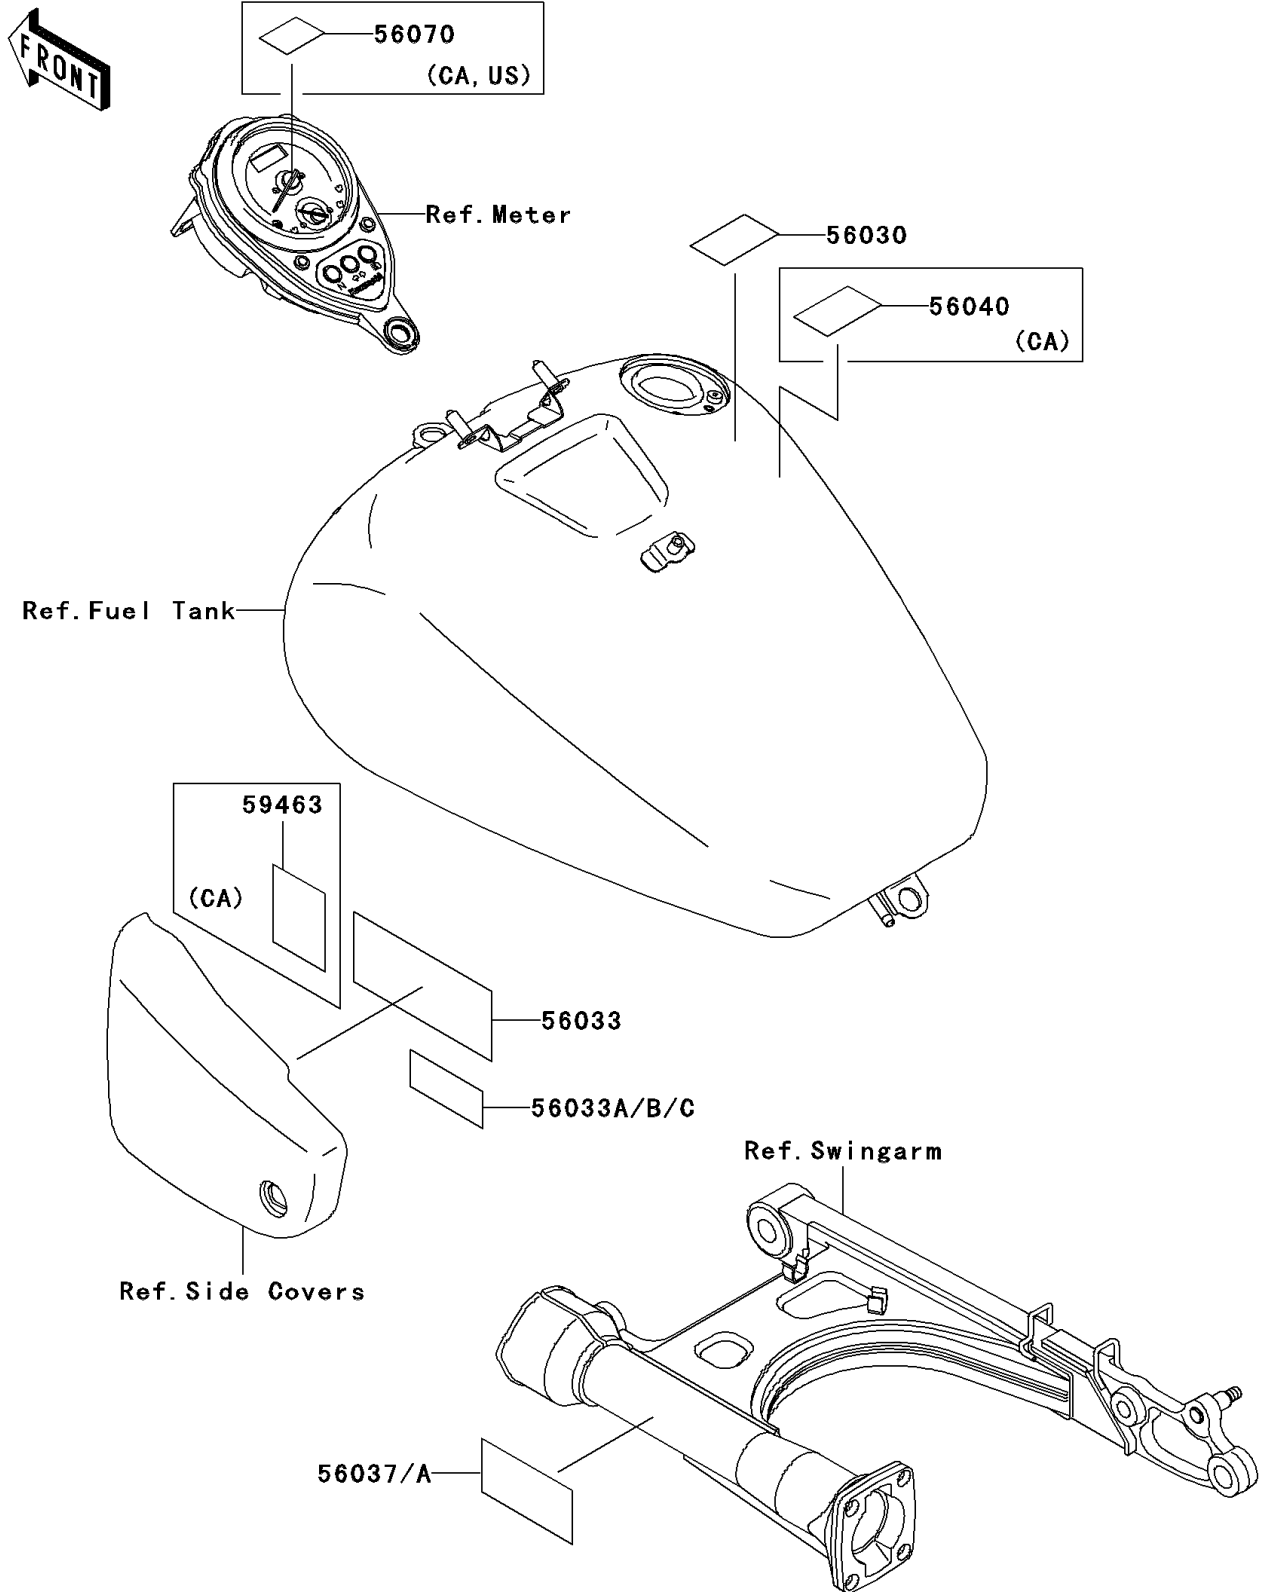

2001 Vulcan 1500 Classic Fi PARTS DIAGRAM

Labels

F2860

2001 Vulcan 1500 Classic Fi PARTS LIST

Labels

ITEM NAME	PART NUMBER	QUANTITY
LABEL,GASOLINE (Ref # 56030)	56030-1178	1
LABEL-MANUAL,DAILY SAFETY (Ref # 56033)	56033-1117	1
LABEL-MANUAL,OIL&OIL FILTER (Ref # 56033B)	56033-1210	1
LABEL-SPECIFICATION,TIRE&LOAD (Ref # 56037)	56037-1915	1
LABEL-WARNING,EVAPO (Ref # 56040)	56040-1121	1
LABEL-WARNING,BREAK IN CAUTION (Ref # 56070)	56070-1177	1
LABEL-CERTIFICATION,EVAPO ROUT (Ref # 59463)	59463-1546	1