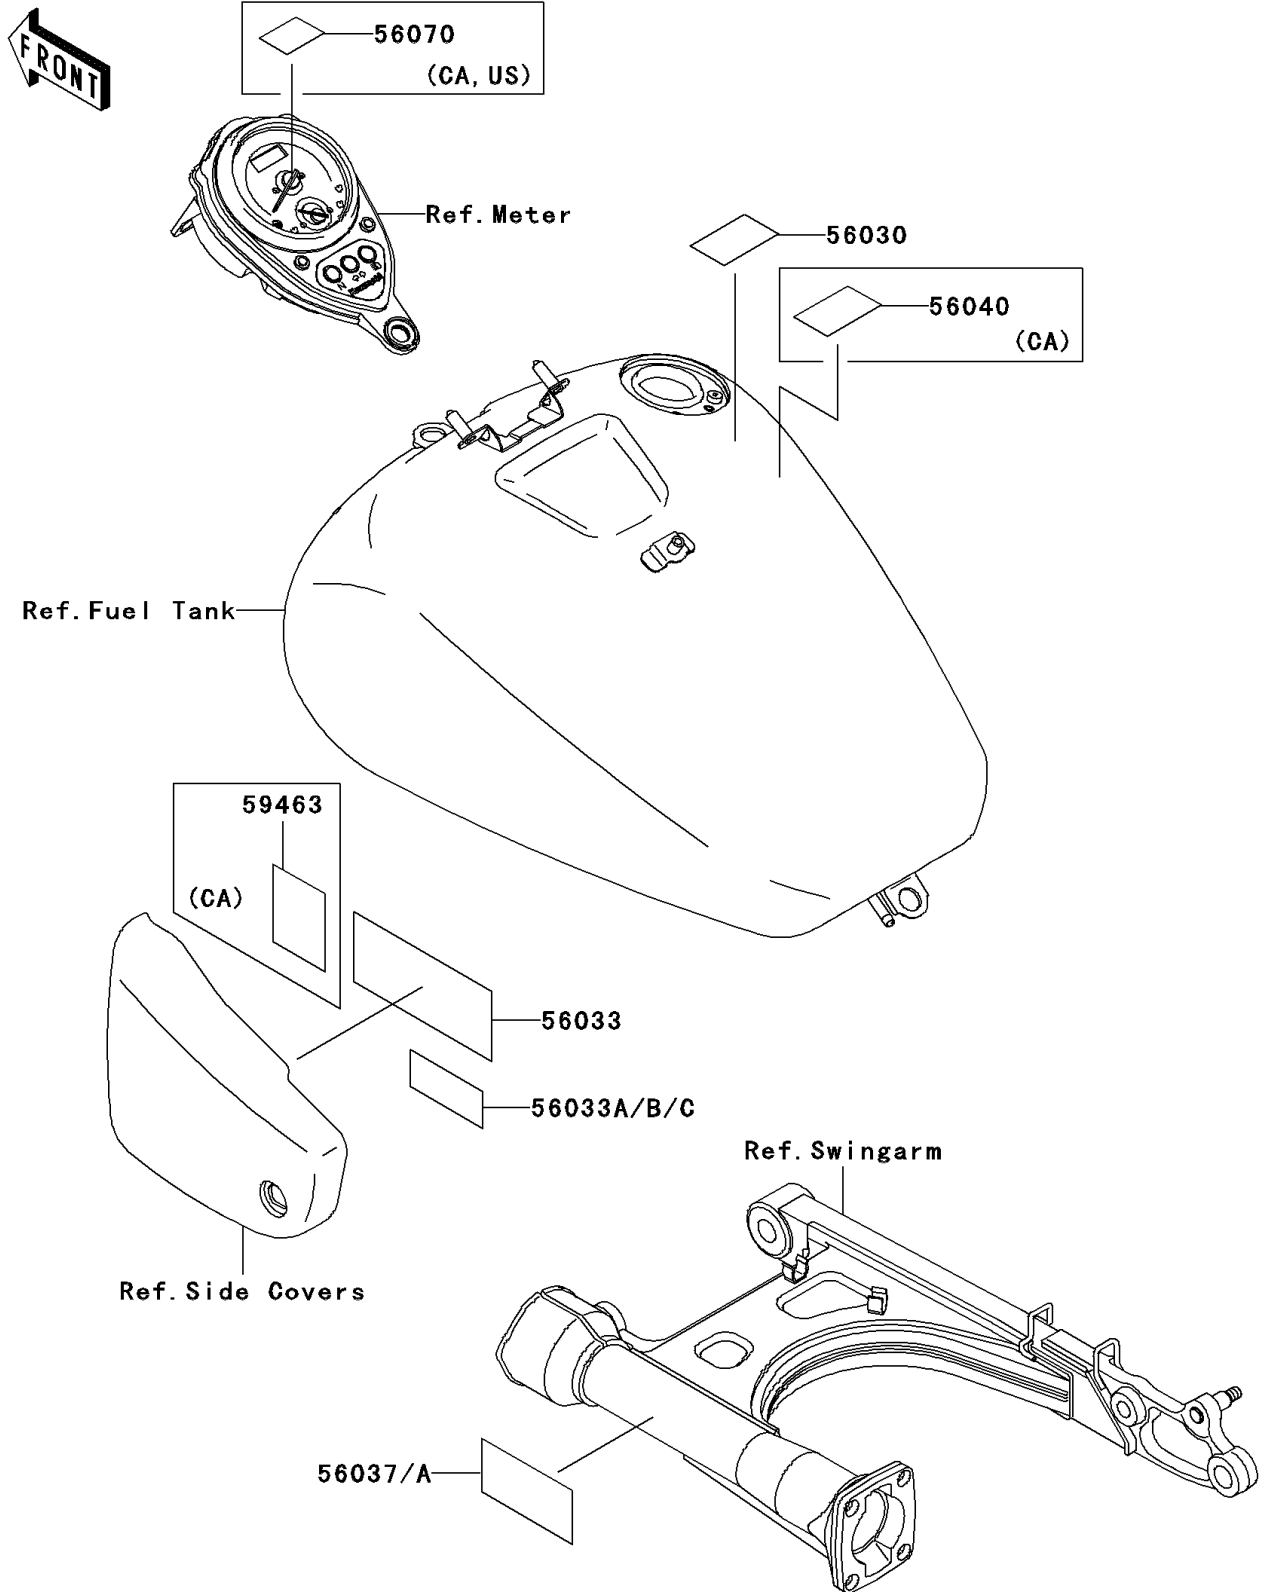

2002 Vulcan 1500 Classic Fi PARTS DIAGRAM

Labels

F2860

2002 Vulcan 1500 Classic Fi PARTS LIST

Labels

ITEM NAME	PART NUMBER	QUANTITY
LABEL,GASOLINE (Ref # 56030)	56030-1178	1
LABEL-MANUAL,DAILY SAFETY (Ref # 56033)	56033-1117	1
LABEL-MANUAL,OIL&OIL FILTER (Ref # 56033C)	56033-1262	1
LABEL-SPECIFICATION,TIRE&LOAD (Ref # 56037A)	56037-1949	1
LABEL-WARNING,EVAPO (Ref # 56040)	56040-1121	1
LABEL-WARNING,BREAK IN CAUTION (Ref # 56070)	56070-1177	1
LABEL-CERTIFICATION,EVAPO ROUT (Ref # 59463)	59463-1546	1