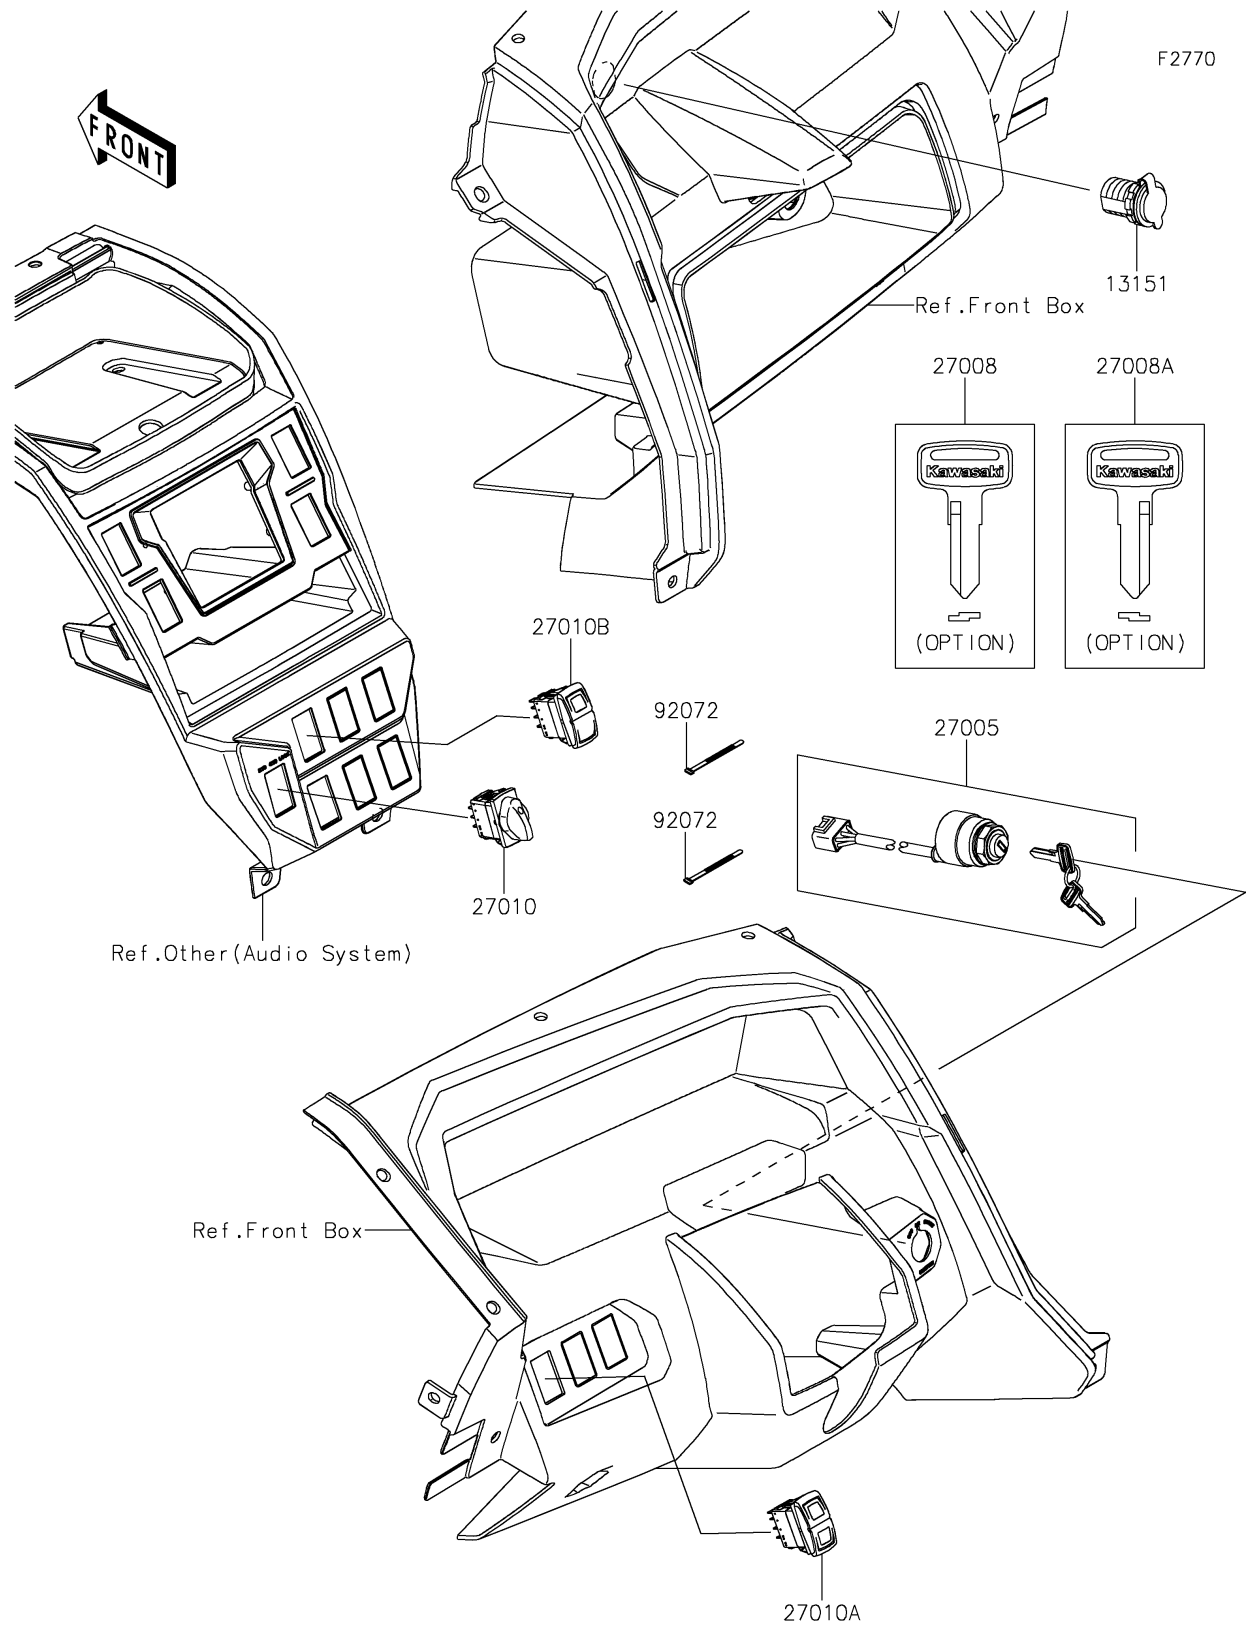

2021 TERYX KRX® 1000 SPECIAL EDITION PARTS DIAGRAM

Ignition Switch

2021 TERYX KRX® 1000 SPECIAL EDITION PARTS LIST

Ignition Switch

ITEM NAME	PART NUMBER	QUANTITY
SWITCH-COMP,OUTLET,12V (Ref # 13151)	13151-0556	1
SWITCH-ASSY-IGNITION (Ref # 27005)	27005-0643	1
KEY-LOCK,BLANK (Ref # 27008)	27008-1153	1
KEY-LOCK,BLANK (Ref # 27008A)	27008-1157	1
SWITCH,2WD/4WD (Ref # 27010)	27010-0902	1
SWITCH,HEAD LIGHT (Ref # 27010A)	27010-0903	1
SWITCH,POWER MODE (Ref # 27010B)	27010-0904	1
BAND,L=123 (Ref # 92072)	92072-030	2