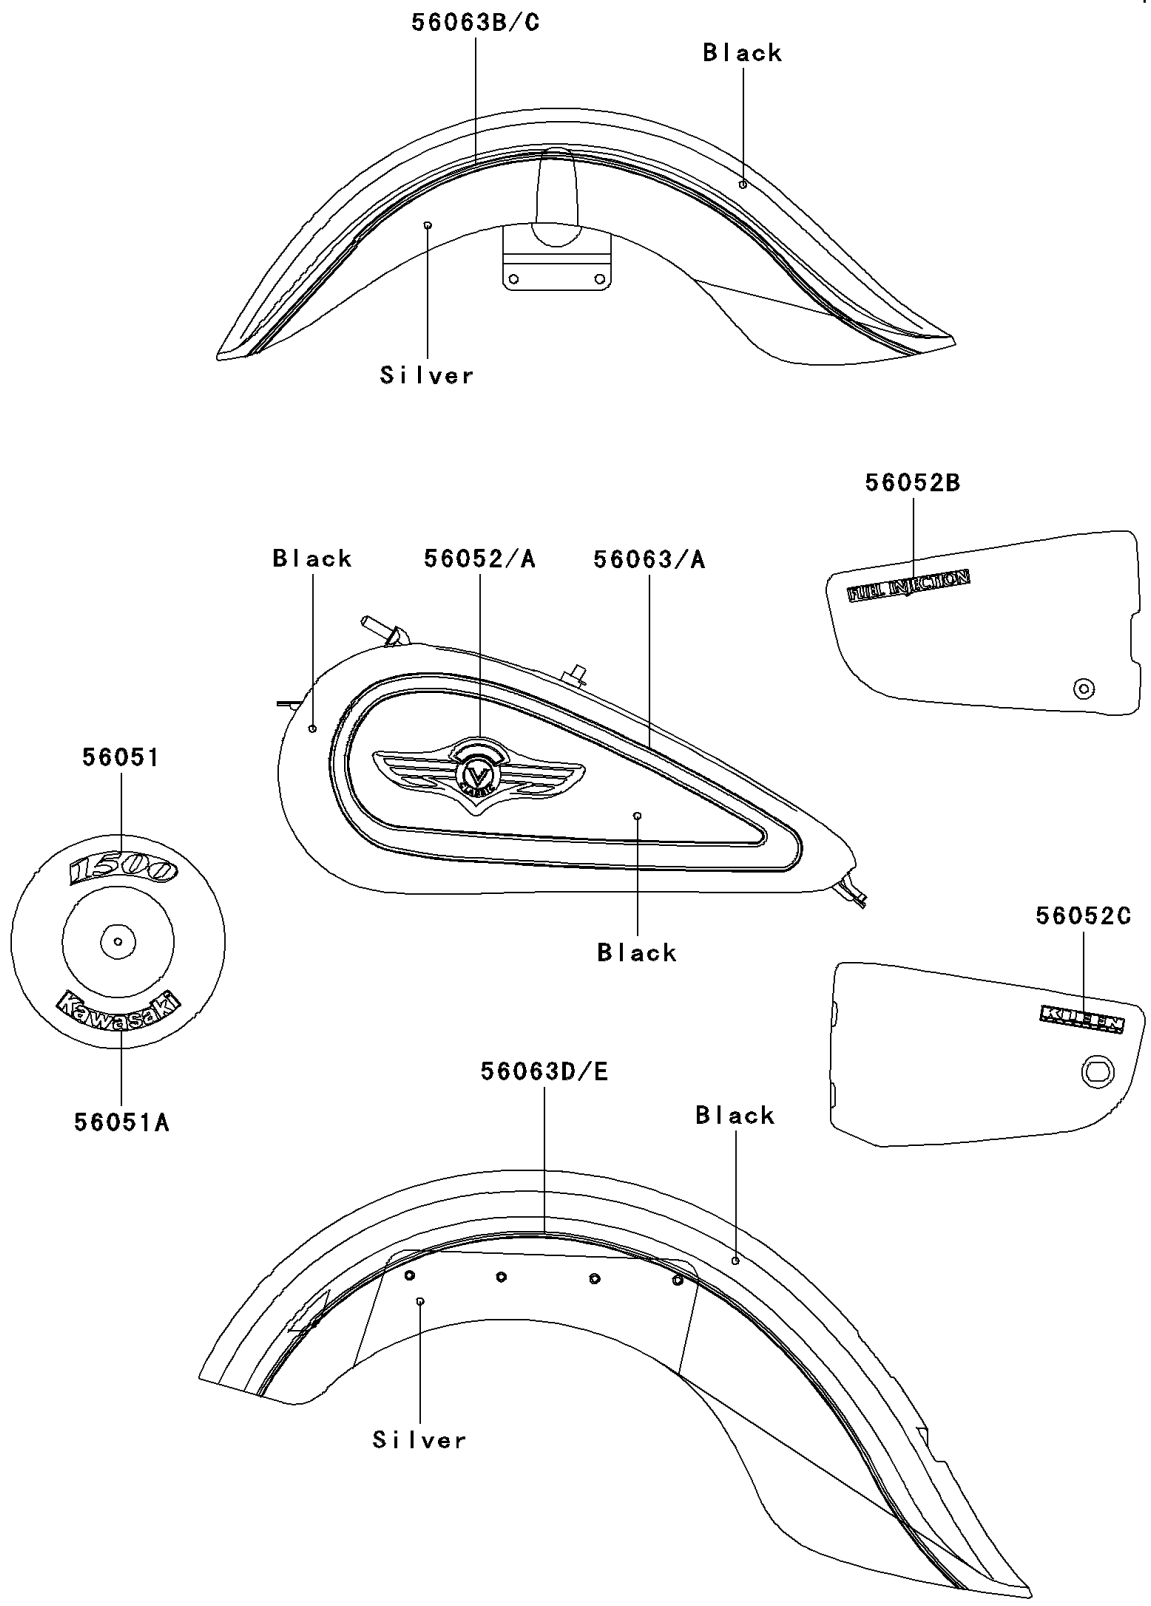

2001 Vulcan 1500 Classic Fi PARTS DIAGRAM

Decals(Black/Silver)(VN1500-N1/N2)

F2861

2001 Vulcan 1500 Classic Fi PARTS LIST

Decals(Black/Silver)(VN1500-N1/N2)

ITEM NAME	PART NUMBER	QUANTITY
MARK,AIR CLEANER,1500 (Ref # 56051)	56051-1459	1
MARK,AIR CLEANER,KAWASAKI (Ref # 56051A)	56051-1460	1
MARK,FUEL TANK,LH (Ref # 56052)	56052-1195	1
MARK,FUEL TANK,RH (Ref # 56052A)	56052-1196	1
MARK,FUEL INJECTION (Ref # 56052B)	56052-1197	1
MARK,SIDE COVER,KLEEN (Ref # 56052C)	56052-1384	1
PATTERN,FUEL TANK,LH (Ref # 56063)	56063-1498	1
PATTERN,FUEL TANK,RH (Ref # 56063A)	56063-1499	1
PATTERN,FR FENDER,LH (Ref # 56063B)	56063-1500	1
PATTERN,FR FENDER,RH (Ref # 56063C)	56063-1501	1
PATTERN,RR FENDER,LH (Ref # 56063D)	56063-1502	1
PATTERN,RR FENDER,RH (Ref # 56063E)	56063-1503	1