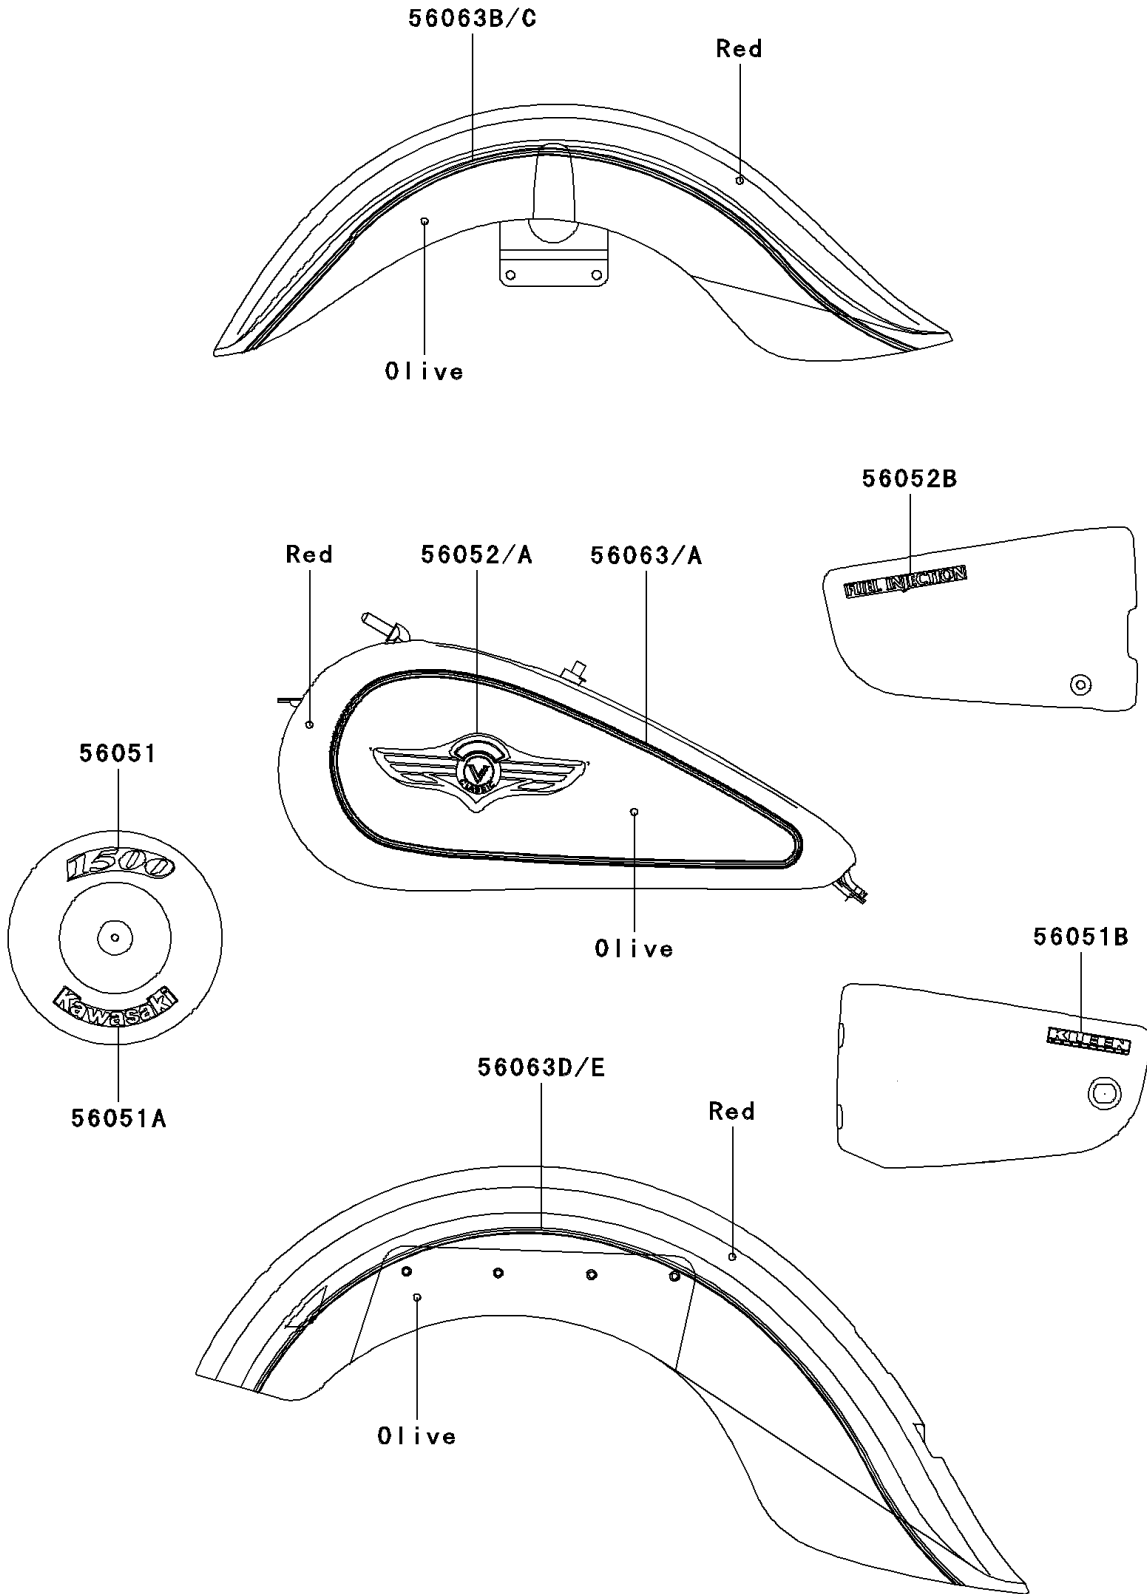

2001 Vulcan 1500 Classic Fi PARTS DIAGRAM

Decals(Red/Olive)(VN1500-N2)

F2861B

2001 Vulcan 1500 Classic Fi PARTS LIST

Decals(Red/Olive)(VN1500-N2)

ITEM NAME	PART NUMBER	QUANTITY
MARK,AIR CLEANER,1500 (Ref # 56051)	56051-1459	1
MARK,AIR CLEANER,KAWASAKI (Ref # 56051A)	56051-1460	1
MARK,SIDE COVER,KLEEN (Ref # 56051B)	56051-1749	1
MARK,FUEL TANK,LH (Ref # 56052)	56052-1195	1
MARK,FUEL TANK,RH (Ref # 56052A)	56052-1196	1
MARK,FUEL INJECTION (Ref # 56052B)	56052-1197	1
PATTERN,FUEL TANK,LH (Ref # 56063)	56063-1880	1
PATTERN,FUEL TANK,RH (Ref # 56063A)	56063-1881	1
PATTERN,FR FENDER,LH (Ref # 56063B)	56063-1882	1
PATTERN,FR FENDER,RH (Ref # 56063C)	56063-1883	1
PATTERN,RR FENDER,LH (Ref # 56063D)	56063-1884	1
PATTERN,RR FENDER,RH (Ref # 56063E)	56063-1885	1