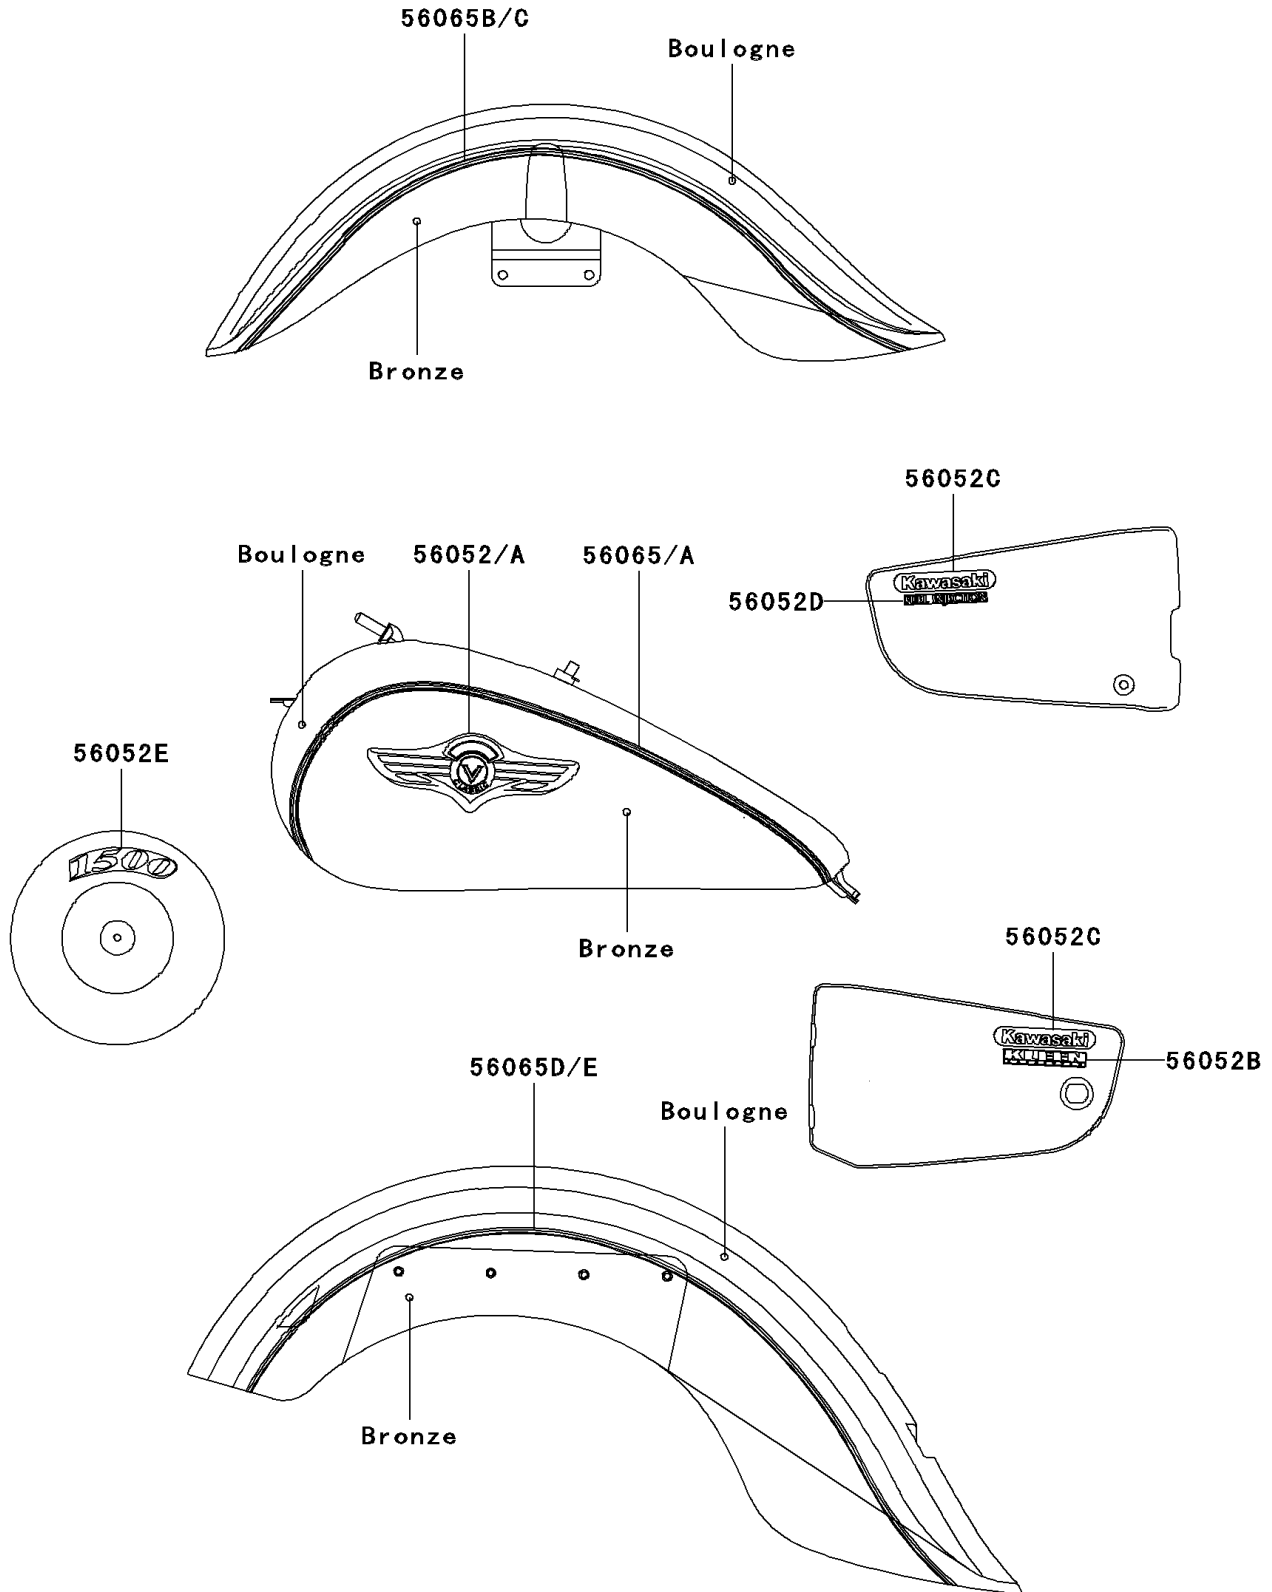

2002 Vulcan 1500 Classic Fi PARTS DIAGRAM

Decals(Boulogne/Bronze)

F2861D

2002 Vulcan 1500 Classic Fi PARTS LIST

Decals(Boulogne/Bronze)

ITEM NAME	PART NUMBER	QUANTITY
MARK,FUEL TANK,LH (Ref # 56052)	56052-1195	1
MARK,FUEL TANK,RH (Ref # 56052A)	56052-1196	1
MARK,SIDE COVER,KLEEN (Ref # 56052B)	56052-1384	1
MARK,SIDE COVER,KAWASAKI (Ref # 56052C)	56052-1533	2
MARK,SIDE COVER,FUEL INJECTION (Ref # 56052D)	56052-1534	1
MARK,AIR CLEANER COVER,RH,1500 (Ref # 56052E)	56052-1545	1
PATTERN,FUEL TANK,LH (Ref # 56065)	56065-1272	1
PATTERN,FUEL TANK,RH (Ref # 56065A)	56065-1273	1
PATTERN,FR FENDER,LH (Ref # 56065B)	56065-1274	1
PATTERN,FR FENDER,RH (Ref # 56065C)	56065-1275	1
PATTERN,RR FENDER,LH (Ref # 56065D)	56065-1276	1
PATTERN,RR FENDER,RH (Ref # 56065E)	56065-1277	1