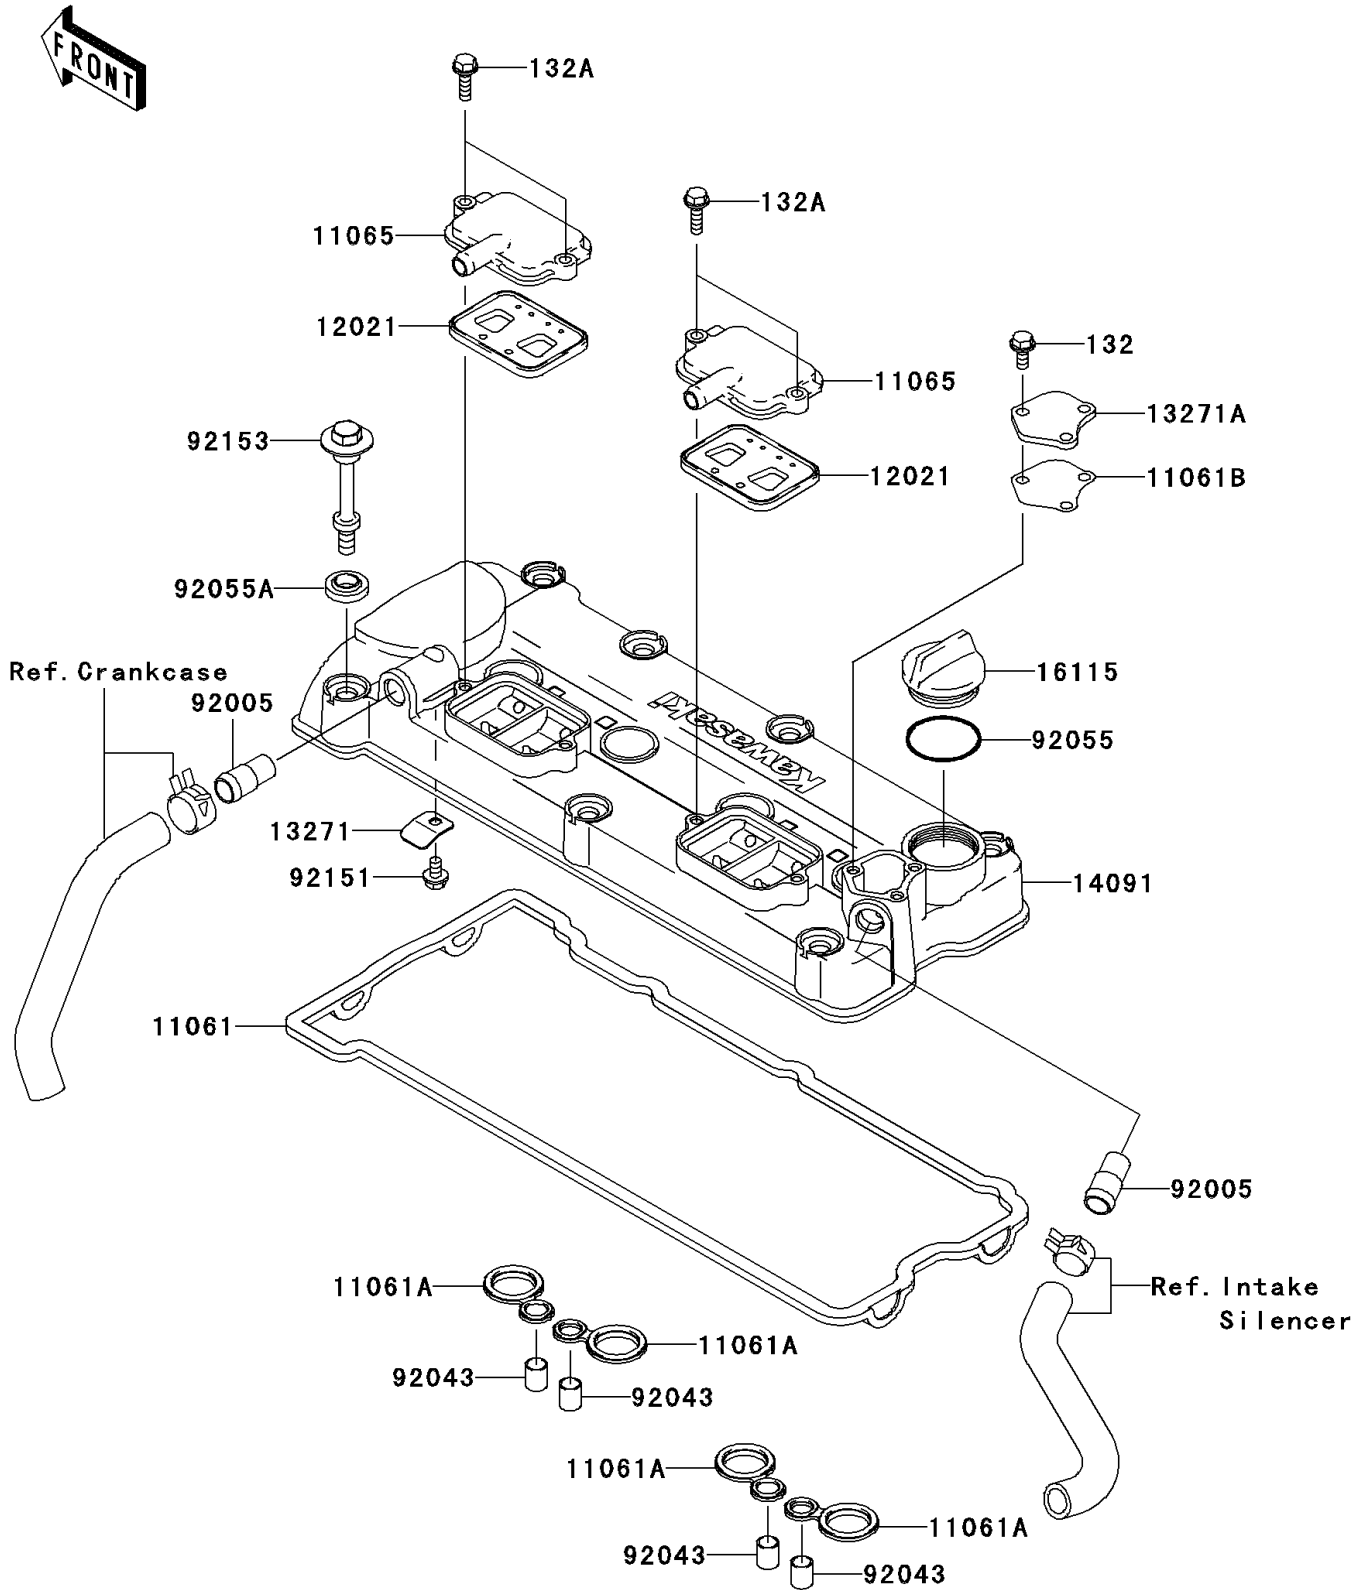

2008 STX-15F PARTS DIAGRAM

Cylinder Head Cover(A6F-A8F)

E1112

2008 STX-15F PARTS LIST

Cylinder Head Cover(A6F-A8F)

ITEM NAME	PART NUMBER	QUANTITY
GASKET,HEAD COVER (Ref # 11061)	11061-0090	1
GASKET,SPARK PLUG HOLE (Ref # 11061A)	11061-0105	4
GASKET,PLATE (Ref # 11061B)	11061-3728	1
CAP,ASV (Ref # 11065)	11065-3723	2
VALVE-ASSY-REED (Ref # 12021)	12021-1119	2
PLATE (Ref # 13271)	13271-3851	1
PLATE (Ref # 13271A)	13271-3898	1
COVER,HEAD (Ref # 14091)	14091-3760	1
CAP-OIL FILLER (Ref # 16115)	16115-1064	1
FITTING (Ref # 92005)	92005-3741	2
PIN,10.1X12X14 (Ref # 92043)	92043-4009	4
RING-O,38X1.9 (Ref # 92055)	92055-1295	1
RING-O,HEAD COVER BOLT (Ref # 92055A)	92055-1352	7
BOLT,FLANGED,6X10 (Ref # 92151)	92151-1822	1
BOLT,HEAD COVER (Ref # 92153)	92153-3706	7
BOLT-FLANGED-SMALL,6X14 (Ref # 132)	132BD0614	3
BOLT-FLANGED-SMALL,6X20 (Ref # 132A)	132BD0620	4