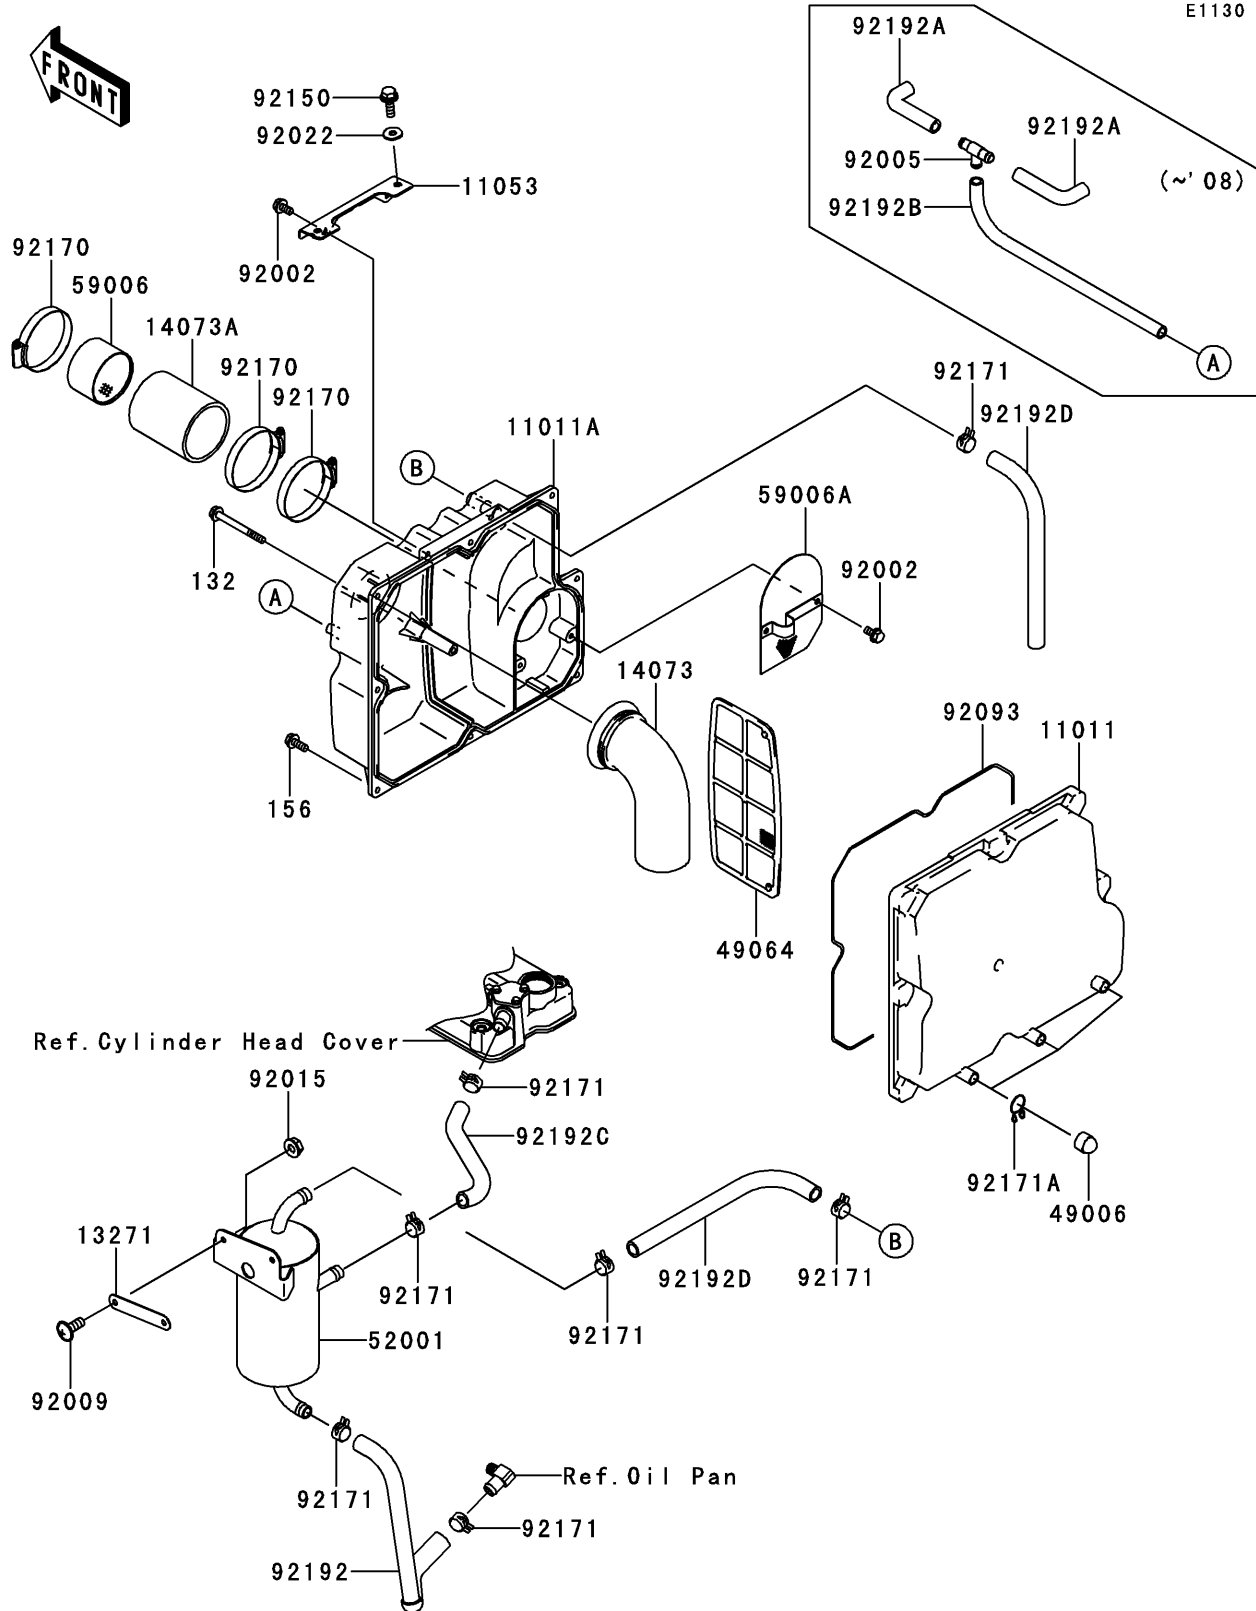

2006 STX-15F PARTS DIAGRAM

Intake Silencer

2006 STX-15F PARTS LIST

Intake Silencer

ITEM NAME	PART NUMBER	QUANTITY
CASE-AIR FILTER,RR (Ref # 11011)	11011-3704	1
CASE-AIR FILTER (Ref # 11011A)	11011-3706	1
BRACKET (Ref # 11053)	11053-3789	1
PLATE (Ref # 13271)	13271-3880	1
DUCT,AIR INLET (Ref # 14073)	14073-3794	1
DUCT,AIR FILTER-THOROTTLE (Ref # 14073A)	14073-3795	1
BOOT,DRAIN (Ref # 49006)	49006-3718	3
FILTER-AIR (Ref # 49064)	49064-3702	1
TANK-OIL (Ref # 52001)	52001-3738	1
ARRESTER-FLAME (Ref # 59006)	59006-0019	1
ARRESTER-FLAME (Ref # 59006A)	59006-3720	1
BOLT,6X12 (Ref # 92002)	92002-3763	4
FITTING (Ref # 92005)	92005-3745	1
SCREW,6X20 (Ref # 92009)	92009-3870	2
NUT,6MM (Ref # 92015)	92015-3767	2
WASHER,8.2X18X1.5 (Ref # 92022)	92022-3743	2
SEAL (Ref # 92093)	92093-3766	1
BOLT,8X20 (Ref # 92150)	92150-3713	2
CLAMP (Ref # 92170)	92170-3764	3
CLAMP,TUBE (Ref # 92171)	92171-3710	7
CLAMP,BOOT (Ref # 92171A)	92171-3711	3
TUBE,SEPARTOR-OILPLAN (Ref # 92192)	92192-3701	1
TUBE (Ref # 92192A)	92192-3717	2
TUBE,ASV-AIR CASE (Ref # 92192B)	92192-3718	1
TUBE,HEAD-SEPARATOR (Ref # 92192C)	92192-3719	1
TUBE,BLOWBY (Ref # 92192D)	92192-3725	2
BOLT-FLANGED-SMALL,6X60 (Ref # 132)	132BD0660	1
BOLT-WP,6X16 (Ref # 156)	156R0616	8