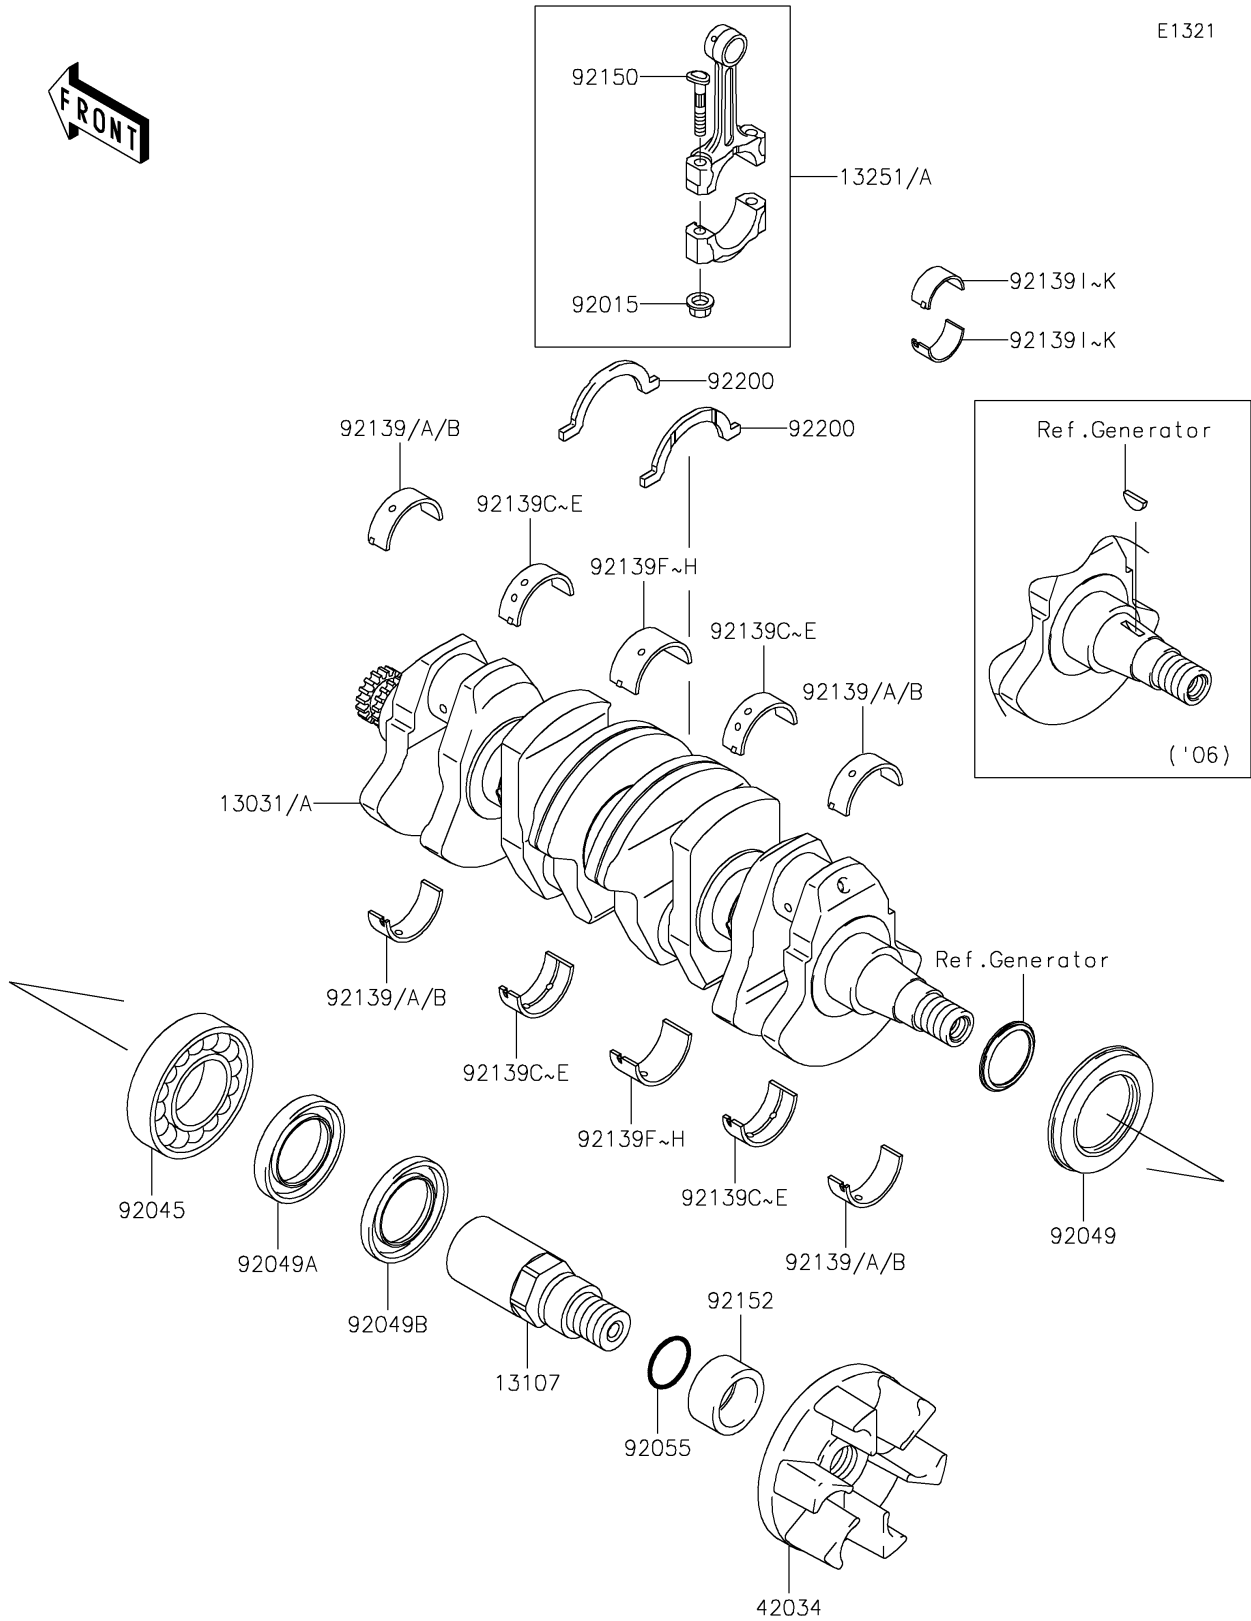

# 2007 STX-15F PARTS DIAGRAM

Crankshaft

E1321

## 2007 STX-15F PARTS LIST

### Crankshaft

ITEM NAME	PART NUMBER	QUANTITY
CRANKSHAFT-COMP (Ref # 13031A)	13031-3742	1
SHAFT (Ref # 13107)	13107-3785	1
ROD-ASSY-CONNECTING,I (Ref # 13251)	13251-3702-II	4
ROD-ASSY-CONNECTING,J (Ref # 13251A)	13251-3702-JJ	4
COUPLING (Ref # 42034)	42034-3711	1
NUT,CONNECTING ROD (Ref # 92015)	92015-1559	8
BEARING-BALL,6208ZZ AS2S (Ref # 92045)	92045-3739	1
SEAL-OIL,SD347626LHS (Ref # 92049)	92049-3736	1
SEAL-OIL,FPJ740628.5ZS (Ref # 92049A)	92049-3737	1
SEAL-OIL,S40626NS (Ref # 92049B)	92049-3738	1
RING-O,27.7X2.4 (Ref # 92055)	92055-091	1
BUSH,CRANK,#1&#5,BLU,NA MODEL (Ref # 92139)	92139-0942	4
BUSH,CRANK,#1&#5,BLK,NA MODEL (Ref # 92139A)	92139-0943	AR
BUSH,CRANK,#1&#5,BRN,NA MODEL (Ref # 92139B)	92139-0944	AR
BUSH,CRANK,#2&#4,BLU,NA MODEL (Ref # 92139C)	92139-0945	4
BUSH,CRANK,#2&#4,BLK,NA MODEL (Ref # 92139D)	92139-0946	AR
BUSH,CRANK,#2&#4,BRN,NA MODEL (Ref # 92139E)	92139-0947	AR
BUSH,CRANK,#3,BLU,NA MODEL (Ref # 92139F)	92139-0948	2
BUSH,CRANK,#3,BLK,NA MODEL (Ref # 92139G)	92139-0949	AR
BUSH,CRANK,#3,BRN,NA MODEL (Ref # 92139H)	92139-0950	AR
BUSHING,CONNECTING ROD,BLUE (Ref # 92139I)	92139-3708	8
BUSHING,CONNECTING ROD,BLACK (Ref # 92139J)	92139-3709	AR
BUSHING,CONNECTING ROD,BROWN (Ref # 92139K)	92139-3710	AR
BOLT,CONNECTING ROD,9MM (Ref # 92150)	92150-1362	8
COLLAR,OUTPUT RR,L=19.5 (Ref # 92152)	92152-3733	1
WASHER (Ref # 92200)	92200-3789	2