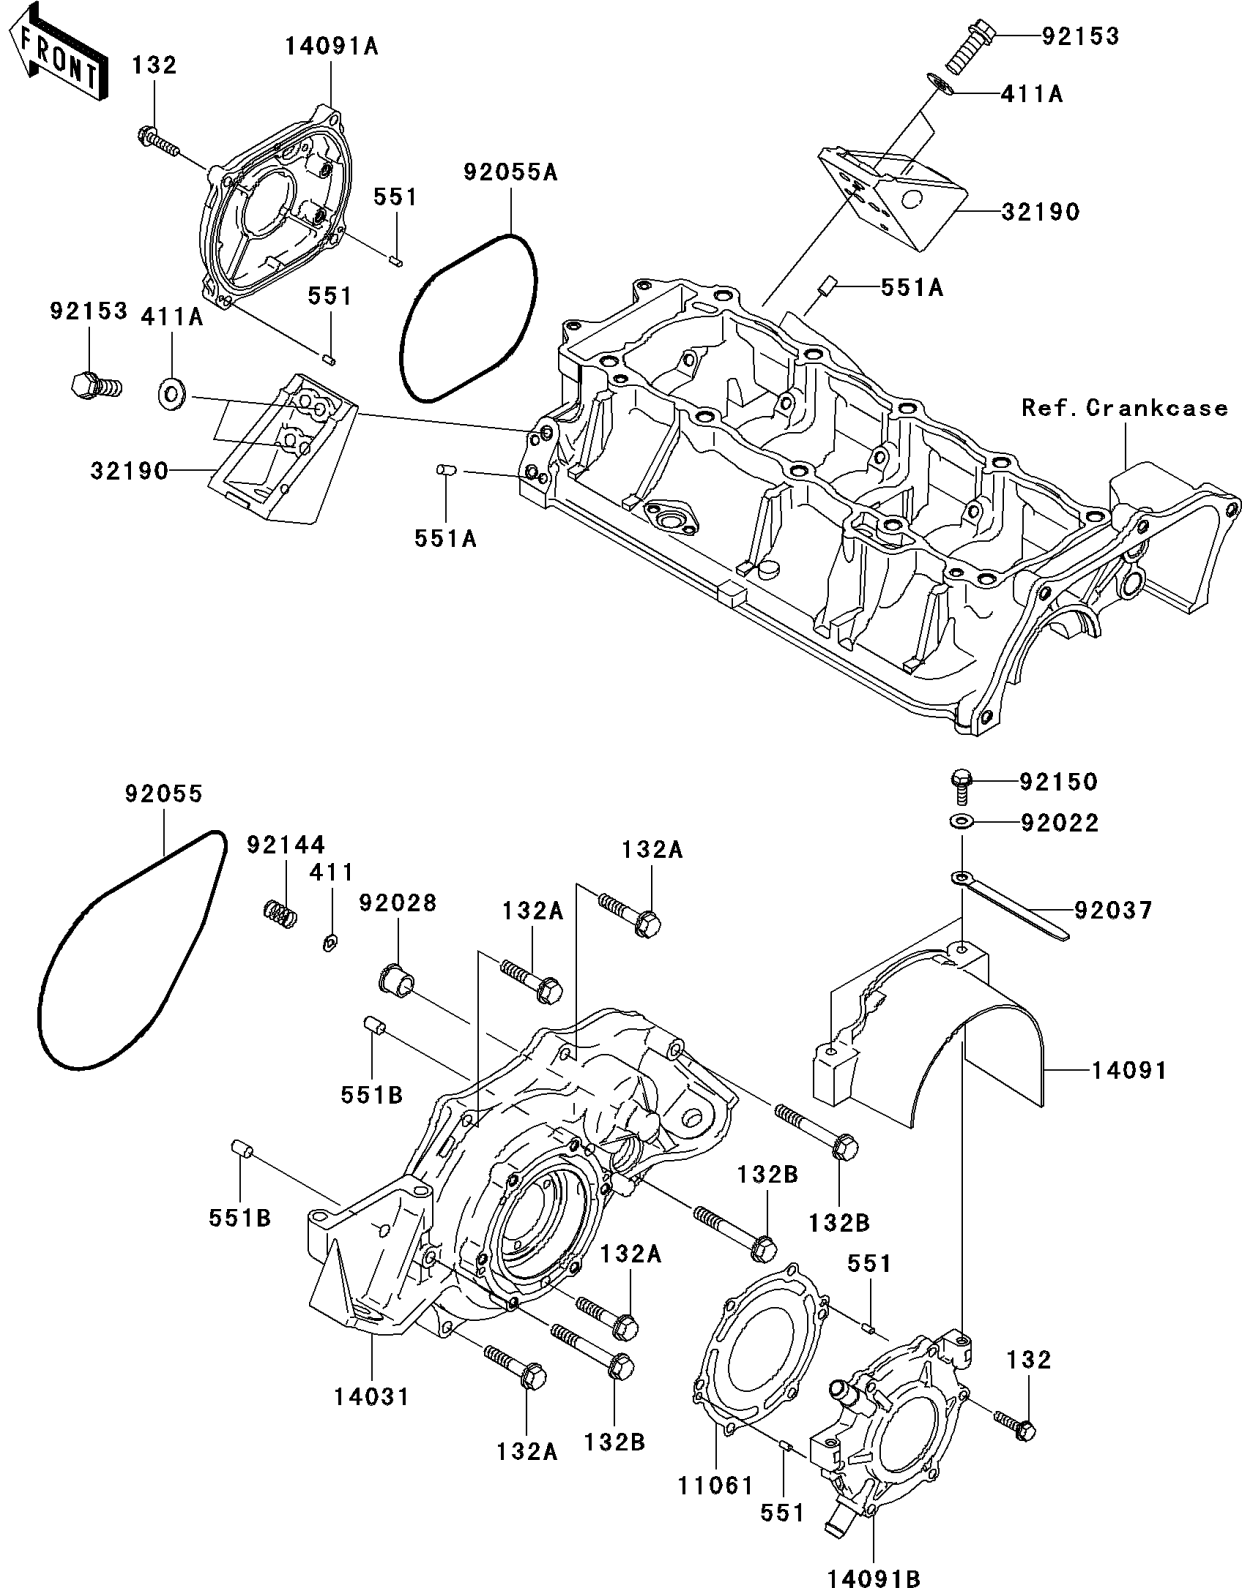

2006 STX-15F PARTS DIAGRAM

Engine Cover(s)(A6F)

E1431

2006 STX-15F PARTS LIST

Engine Cover(s)(A6F)

ITEM NAME	PART NUMBER	QUANTITY
GASKET,OUTPUT COVER (Ref # 11061)	11061-3709	1
COVER-GENERATOR (Ref # 14031)	14031-3734	1
COVER,COUPLING (Ref # 14091)	14091-3749	1
COVER,PULS (Ref # 14091A)	14091-3763	1
COVER,OUTPUT (Ref # 14091B)	14091-3776	1
BRACKET-ENGINE (Ref # 32190)	32190-3703	2
WASHER,6.5X20X1.5 (Ref # 92022)	92022-3710	2
BUSHING (Ref # 92028)	92028-3718	1
CLAMP,L=100 (Ref # 92037)	92037-3736	2
RING-O,196X3 (Ref # 92055)	92055-3761	1
RING-O,120X3 (Ref # 92055A)	92055-3762	1
SPRING (Ref # 92144)	92144-3728	1
BOLT,6X18 (Ref # 92150)	92150-3729	2
BOLT,FLANGED,8X30 (Ref # 92153)	92153-3722	4
BOLT-FLANGED-SMALL,6X25 (Ref # 132)	132BD0625	10
BOLT-FLANGED-SMALL,8X40 (Ref # 132A)	132BD0840	4
BOLT-FLANGED-SMALL,8X60 (Ref # 132B)	132BD0860	3
WASHER-PLAIN,5MM (Ref # 411)	411S0500	1
WASHER-PLAIN,8MM (Ref # 411A)	411S0800	4
PIN-DOWEL (Ref # 551)	551R0408	4
PIN-DOWEL (Ref # 551A)	551R0612	4
PIN-DOWEL (Ref # 551B)	551R0812	2