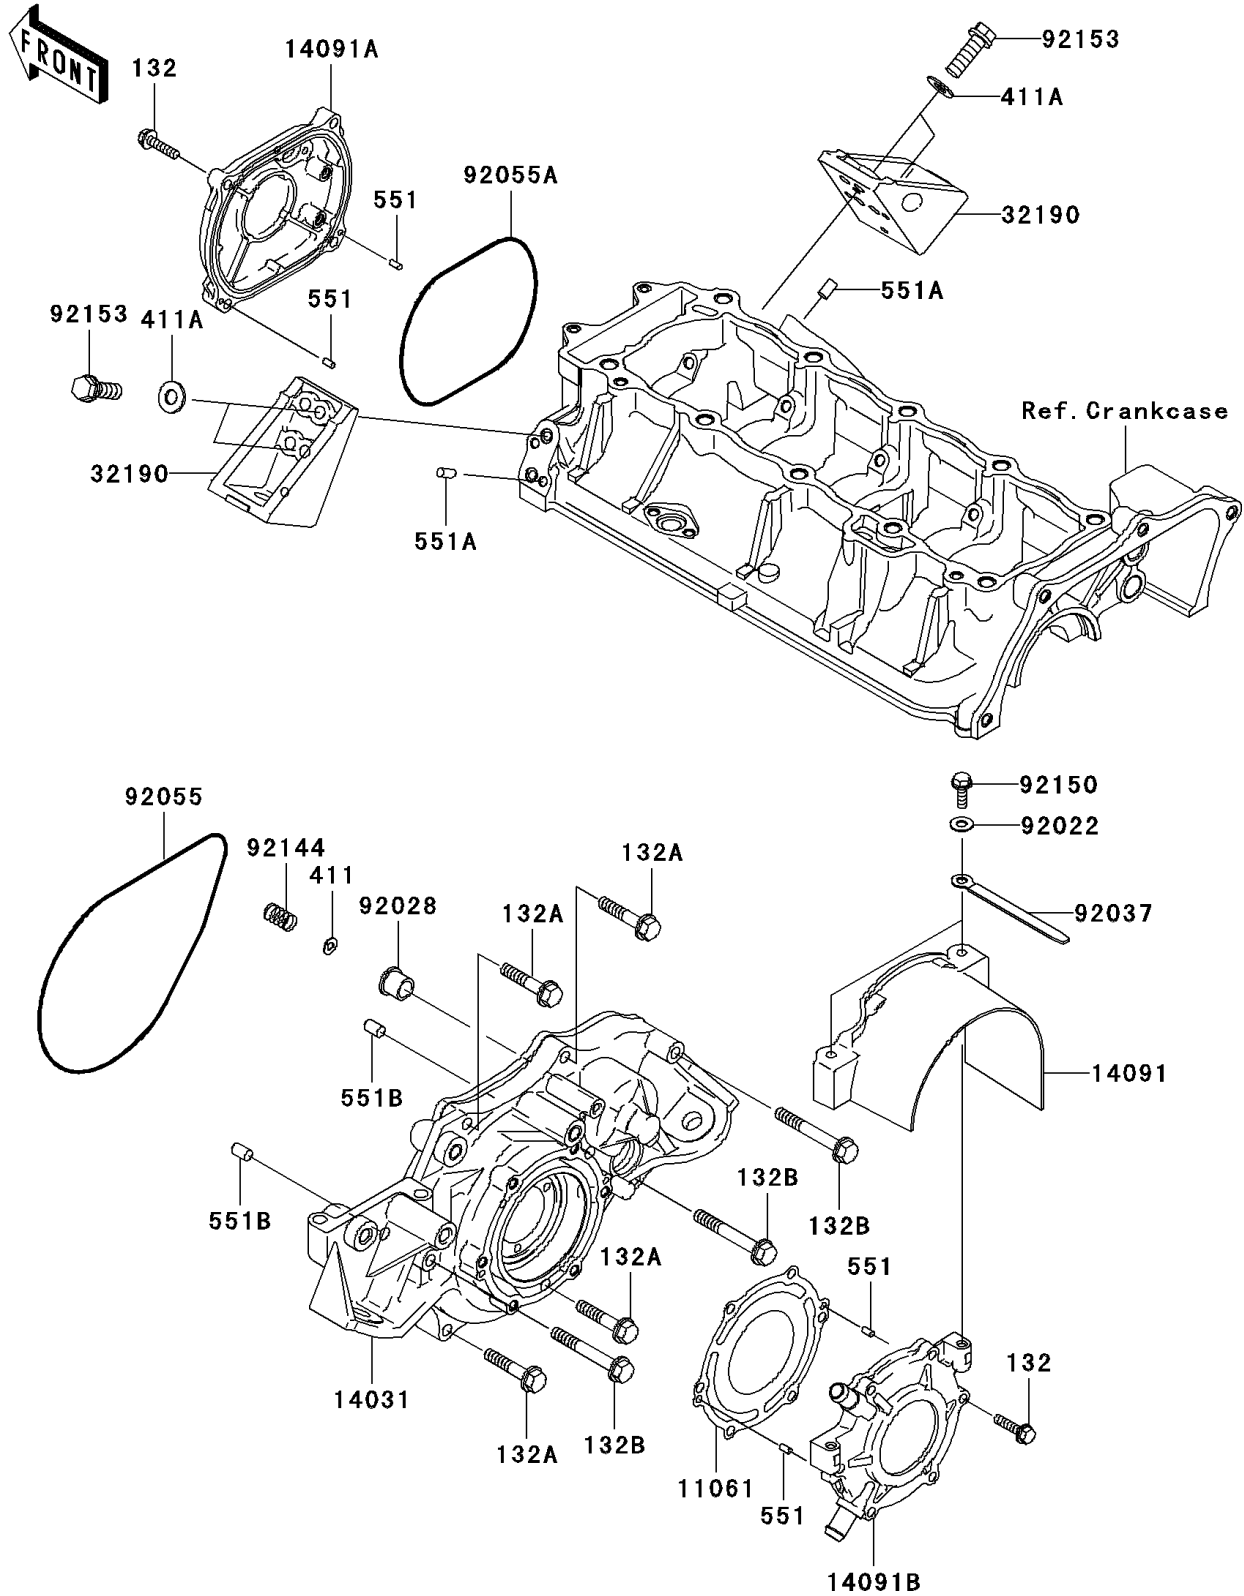

2007 STX-15F PARTS DIAGRAM

Engine Cover(s)(A7F-AAF)

E1431A

2007 STX-15F PARTS LIST

Engine Cover(s)(A7F-AAF)

ITEM NAME	PART NUMBER	QUANTITY
GASKET,OUTPUT COVER (Ref # 11061)	11061-3709	1
COVER-GENERATOR (Ref # 14031)	14031-3737	1
COVER,COUPLING (Ref # 14091)	14091-3749	1
COVER,PULS (Ref # 14091A)	14091-3763	1
COVER,OUTPUT (Ref # 14091B)	14091-3776	1
BRACKET-ENGINE (Ref # 32190)	32190-3703	2
WASHER,6.5X20X1.5 (Ref # 92022)	92022-3710	2
BUSHING (Ref # 92028)	92028-3718	1
CLAMP,L=100 (Ref # 92037)	92037-3736	2
RING-O,196X3 (Ref # 92055)	92055-3761	1
RING-O,120X3 (Ref # 92055A)	92055-3762	1
SPRING (Ref # 92144)	92144-3728	1
BOLT,6X18 (Ref # 92150)	92150-3729	2
BOLT,FLANGED,8X30 (Ref # 92153)	92153-3722	4
BOLT-FLANGED-SMALL,6X25 (Ref # 132)	132BD0625	10
BOLT-FLANGED-SMALL,8X40 (Ref # 132A)	132BD0840	4
BOLT-FLANGED-SMALL,8X60 (Ref # 132B)	132BD0860	3
WASHER-PLAIN,5MM (Ref # 411)	411S0500	1
WASHER-PLAIN,8MM (Ref # 411A)	411S0800	4
PIN-DOWEL (Ref # 551)	551R0408	4
PIN-DOWEL (Ref # 551A)	551R0612	4
PIN-DOWEL (Ref # 551B)	551R0812	2