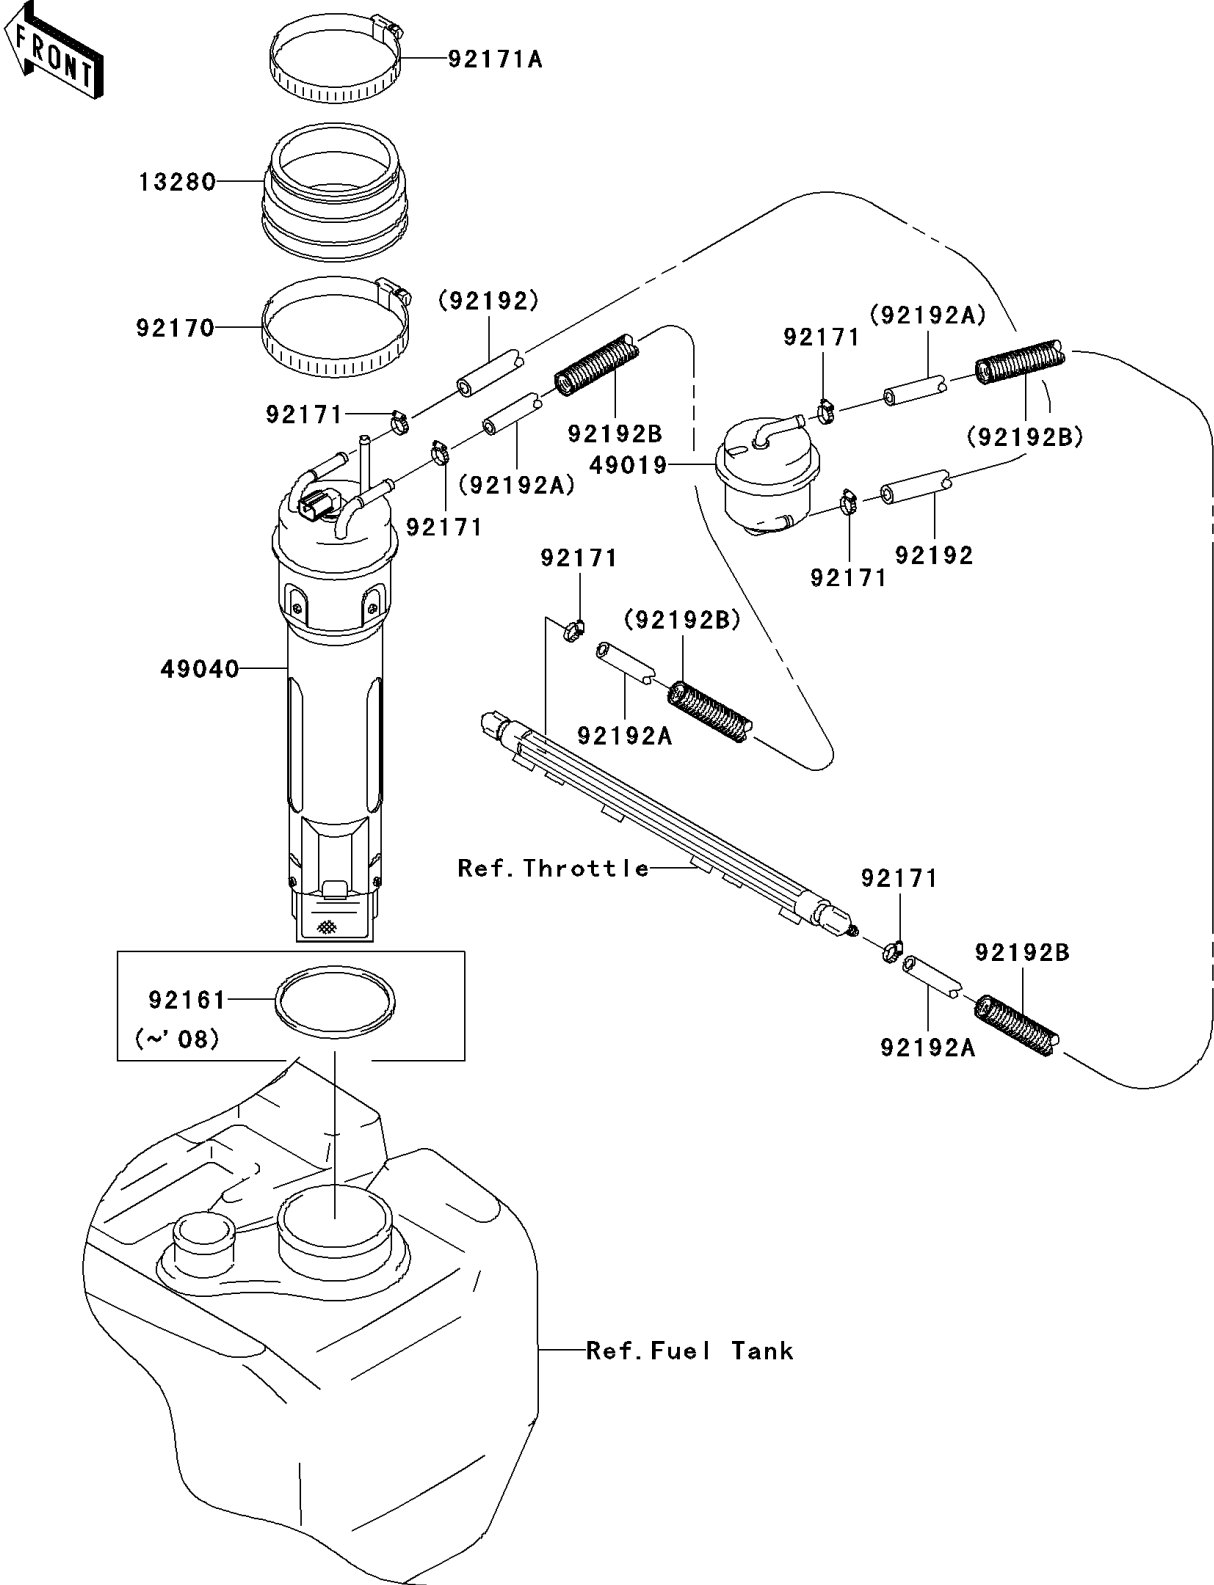

2006 STX-15F PARTS DIAGRAM

Fuel Pump

E1520

2006 STX-15F PARTS LIST

Fuel Pump

ITEM NAME	PART NUMBER	QUANTITY
HOLDER (Ref # 13280)	13280-3735	1
FILTER-FUEL (Ref # 49019)	49019-3721	1
PUMP-FUEL (Ref # 49040)	49040-3718	1
DAMPER,77.7X85.7X3.0 (Ref # 92161)	92161-3759	1
CLAMP (Ref # 92170)	92170-3760	1
CLAMP (Ref # 92171)	92171-3712	6
CLAMP (Ref # 92171A)	92171-3716	1
TUBE,7.5X13.5X460 (Ref # 92192)	92192-3736	1
TUBE,7.5X13.5X700 (Ref # 92192A)	92192-3737	2
TUBE,15.3X20.6X650 (Ref # 92192B)	92192-3748	2