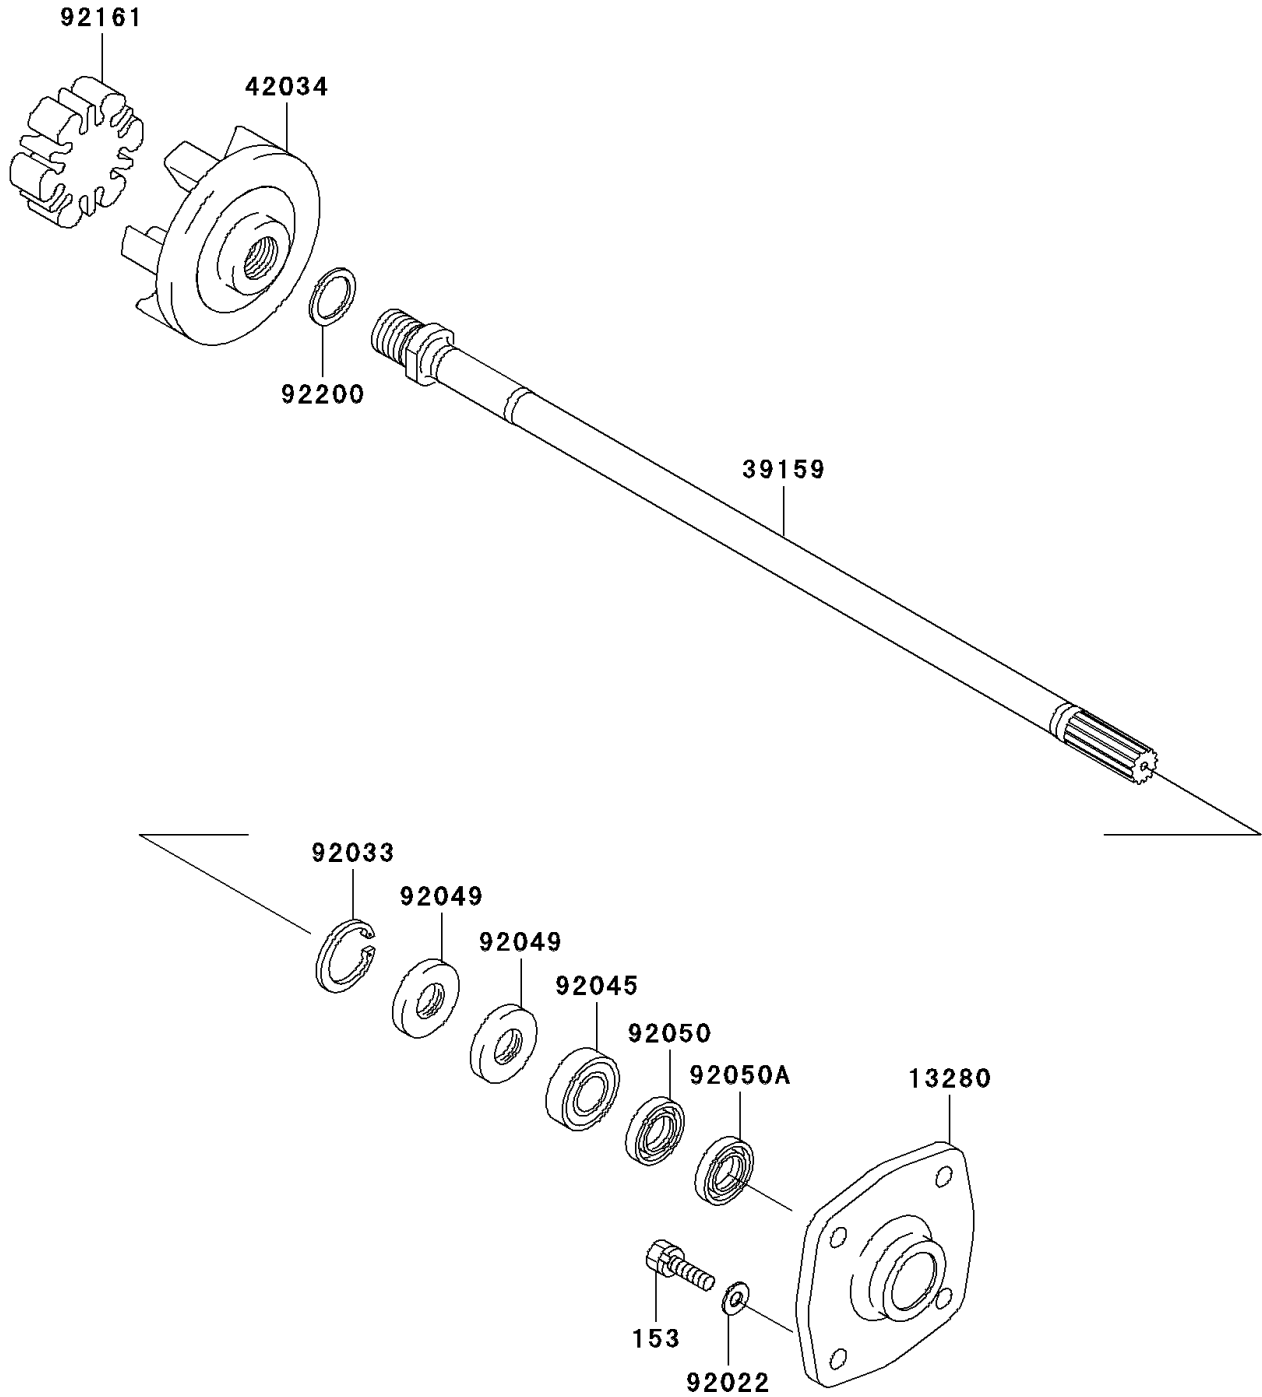

2006 STX-15F PARTS DIAGRAM

Drive Shaft

E3134

2006 STX-15F PARTS LIST

Drive Shaft

ITEM NAME	PART NUMBER	QUANTITY
HOLDER (Ref # 13280)	13280-3756	1
SHAFT-DRIVE (Ref # 39159)	39159-3739	1
COUPLING (Ref # 42034)	42034-3711	1
WASHER,8.2X18X1.5 (Ref # 92022)	92022-1964	4
RING-SNAP,42MM (Ref # 92033)	92033-3713	1
BEARING-BALL,60042RD (Ref # 92045)	92045-0113	1
SEAL-OIL,S620426 (Ref # 92049)	92049-3707	2
SEAL-OIL,SCY20368 (Ref # 92050)	92050-502	1
SEAL-OIL,SC20367 (Ref # 92050A)	92050-503	1
DAMPER (Ref # 92161)	92161-3711	1
WASHER,24X32X2.0 (Ref # 92200)	92200-3739	1
BOLT-WS-SMALL,8X30 (Ref # 153)	153R0830	4