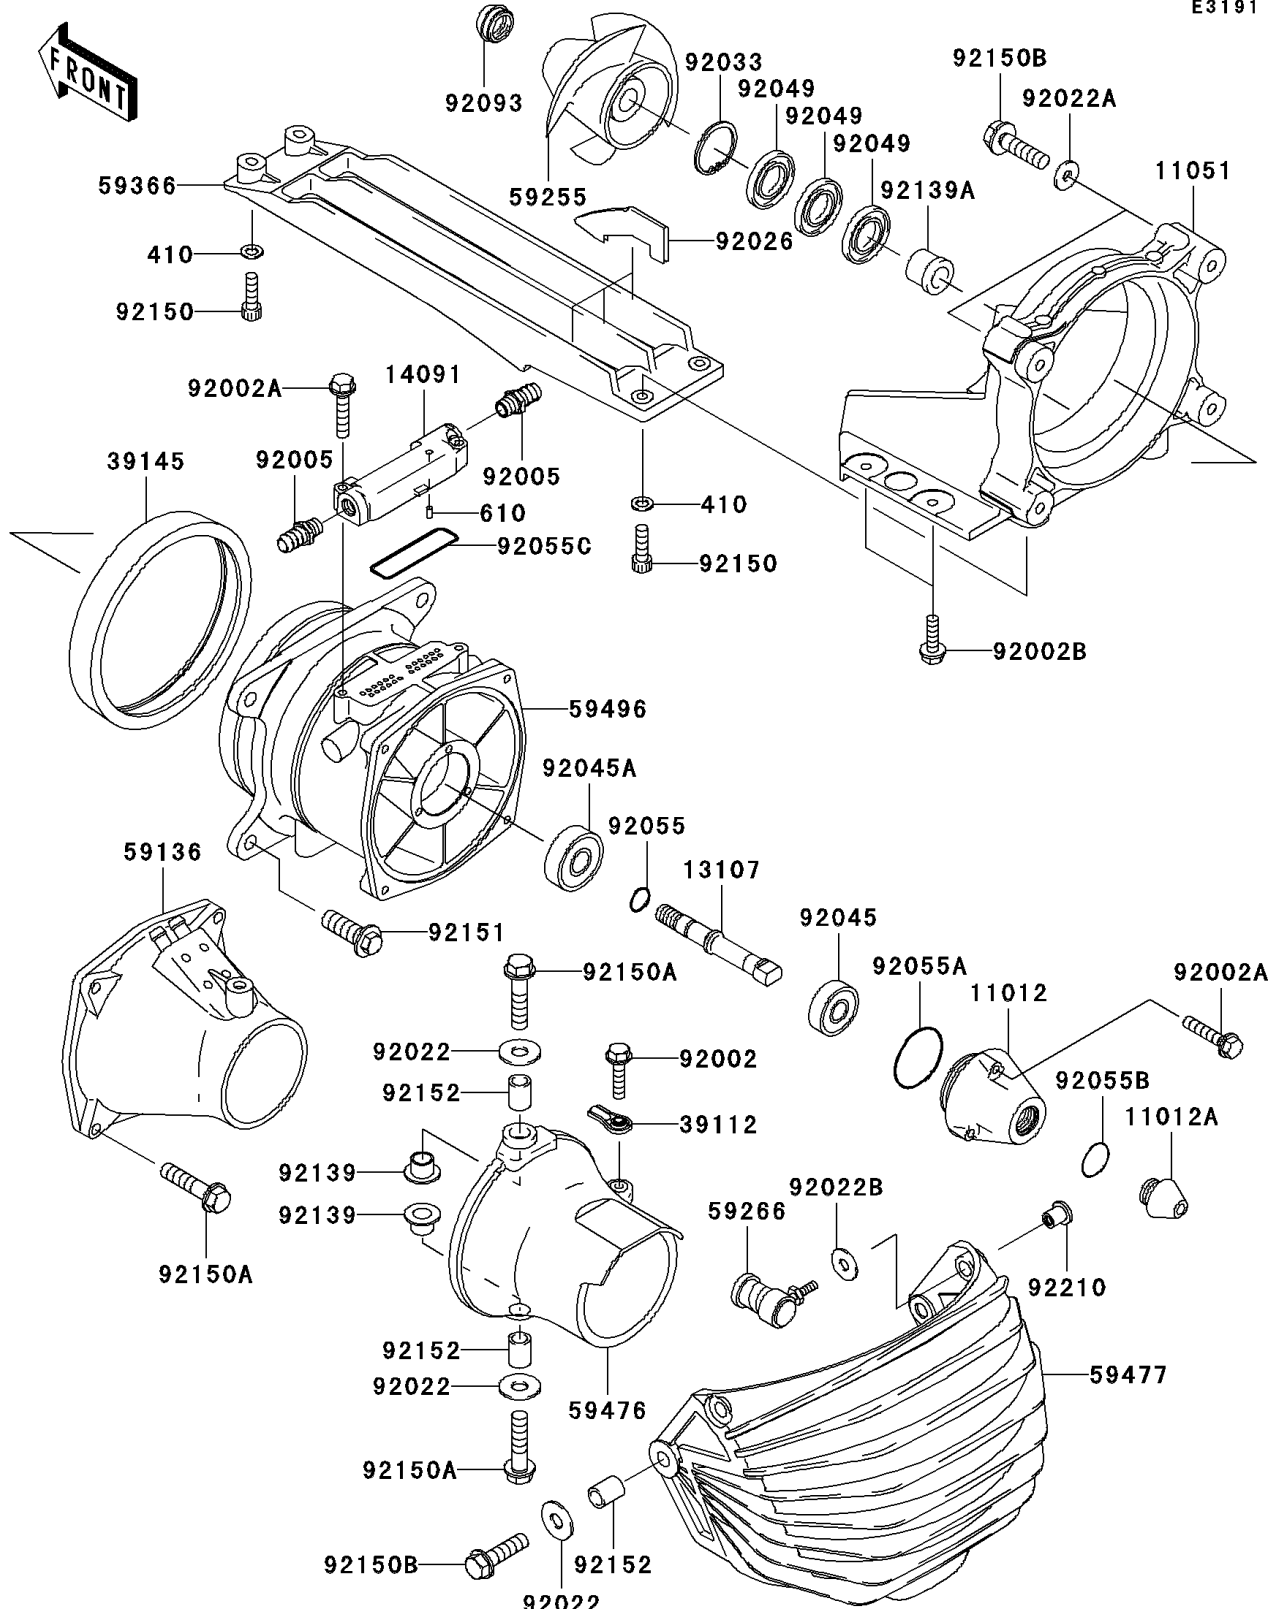

# 2006 STX-15F PARTS DIAGRAM

Jet Pump(A6F)

E3191

## 2006 STX-15F PARTS LIST

### Jet Pump(A6F)

ITEM NAME	PART NUMBER	QUANTITY
CAP (Ref # 11012)	11012-3785	1
CAP (Ref # 11012A)	11012-3786	1
BRACKET (Ref # 11051)	11051-3763	1
SHAFT,JETPUMP (Ref # 13107)	13107-3752	1
COVER,VANE GUIDE (Ref # 14091)	14091-3817	1
RODEND-TIE (Ref # 39112)	39112-3703	1
TRIM-SEAL (Ref # 39145)	39145-3742	1
NOZZLE-PUMP (Ref # 59136)	59136-3760	1
IMPELLER-COMP (Ref # 59255)	59255-3729	1
JOINT-BALL (Ref # 59266)	59266-3707	1
GRATE (Ref # 59366)	59366-3719	1
NOZZLE-STRG (Ref # 59476)	59476-3743	1
BUCKET-REVERSE (Ref # 59477)	59477-3712	1
VANE-GUIDE (Ref # 59496)	59496-3756	1
BOLT,6X25 (Ref # 92002)	92002-3714	1
BOLT,6X30 (Ref # 92002A)	92002-3726	5
BOLT,6X20 (Ref # 92002B)	92002-3755	4
FITTING (Ref # 92005)	92005-3714	2
WASHER,PLAIN (Ref # 92022)	92022-3026	4
WASHER,8.4X23X2.5 (Ref # 92022A)	92022-3744	2
WASHER (Ref # 92022B)	92022-567	1
SPACER (Ref # 92026)	92026-3742	3
RING-SNAP (Ref # 92033)	92033-3730	1
BEARING-BALL,62022RD (Ref # 92045)	92045-0112	1
BEARING-BALL,6303R-6 (Ref # 92045A)	92045-3740	1
SEAL-OIL (Ref # 92049)	92049-3739	3
RING-O,13.0X1.9 (Ref # 92055)	92055-1011	1
RING-O (Ref # 92055A)	92055-3741	1
RING-O (Ref # 92055B)	92055-3744	1

## 2006 STX-15F PARTS LIST

Jet Pump(A6F)

ITEM NAME	PART NUMBER	QUANTITY
RING-O,70.2X74.0X1.90 (Ref # 92055C)	92055-3765	1
SEAL (Ref # 92093)	92093-3749	1
BUSHING (Ref # 92139)	92139-3701	2
BUSHING (Ref # 92139A)	92139-3715	1
BOLT,SOCKET,6X18 (Ref # 92150)	92150-3775	4
BOLT,8X35 (Ref # 92150A)	92150-3792	6
BOLT,FLANGED,8X30 (Ref # 92150B)	92150-3803	4
BOLT,10X30 (Ref # 92151)	92151-3706	4
COLLAR,8.2X11.8X15 (Ref # 92152)	92152-3703	4
NUT,6MM (Ref # 92210)	92210-3789	1
WASHER-PLAIN-SMALL,6MM (Ref # 410)	410S0600	4
ROLLER,4X8 (Ref # 610)	610A0408	1