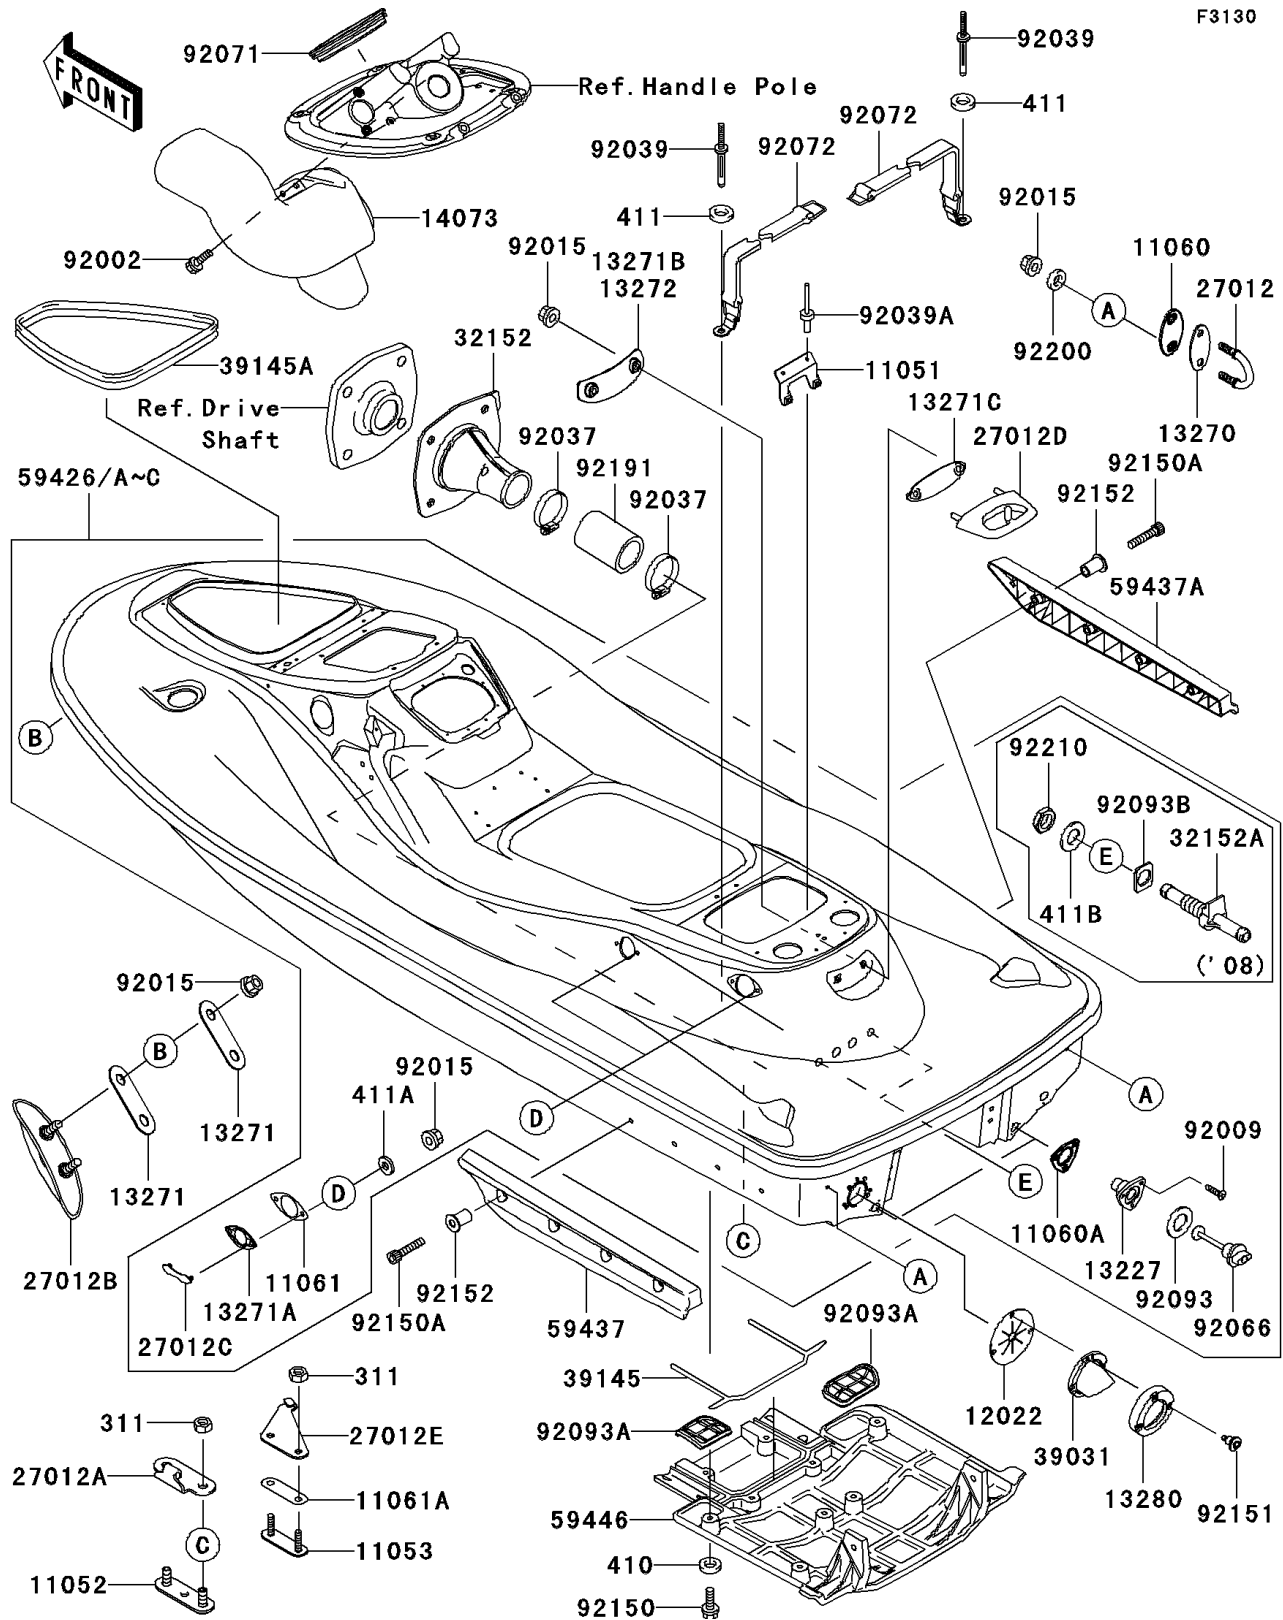

# 2006 STX-15F PARTS DIAGRAM

Hull(A6F-A8F)

## 2006 STX-15F PARTS LIST

Hull(A6F-A8F)

ITEM NAME	PART NUMBER	QUANTITY
BRACKET,BREATHER-BILGE (Ref # 11051)	11051-3802	1
BRACKET,RR DUCT (Ref # 11052)	11052-3712	1
BRACKET (Ref # 11053)	11053-3746	1
GASKET,U HOOK,RR (Ref # 11060)	11060-3800	2
GASKET,DRAIN PLUG (Ref # 11060A)	11060-3801	2
GASKET,CARGO HOOK (Ref # 11061)	11061-3730	4
GASKET (Ref # 11061A)	11061-3731	1
VALVE-REED (Ref # 12022)	12022-3714	1
HOUSING,DRAIN PLUG,F.BLACK (Ref # 13227)	13227-3721-6Z	2
PLATE (Ref # 13270)	13270-3860	2
PLATE (Ref # 13271)	13271-3724	2
PLATE,CARGO NET HOOK (Ref # 13271A)	13271-3755	4
PLATE,REAR TOWING HOOK (Ref # 13271B)	13271-3859	1
PLATE (Ref # 13271C)	13271-3889	1
HOLDER,EXHAUST VALVE (Ref # 13280)	13280-3718	1
DUCT (Ref # 14073)	14073-3801	1
HOOK (Ref # 27012)	27012-3797	2
HOOK (Ref # 27012A)	27012-3816	1
HOOK,BOW,F.BLACK (Ref # 27012B)	27012-3822-6Z	1
HOOK,CARGO NET,G.SILVER (Ref # 27012C)	27012-3828-F2	4
HOOK,REAR TOWING,F.BLACK (Ref # 27012D)	27012-3836-6Z	1
HOOK,WATER MUFFLER,RH (Ref # 27012E)	27012-3849	1
PIPE,DRIVE SHAFT (Ref # 32152)	32152-3703	1
CAP-END (Ref # 39031)	39031-3708	1
TRIM-SEAL,JET PUMP COVER (Ref # 39145)	39145-3768	1
TRIM-SEAL,L=1412 (Ref # 39145A)	39145-3787	1
HULL-COMP,F.RED (Ref # 59426)	59426-3949-B1	1
HULL-COMP,J.WHITE (Ref # 59426A)	59426-3949-8C	1
STABILIZER,LH,F.BLACK (Ref # 59437)	59437-3743-6Z	1