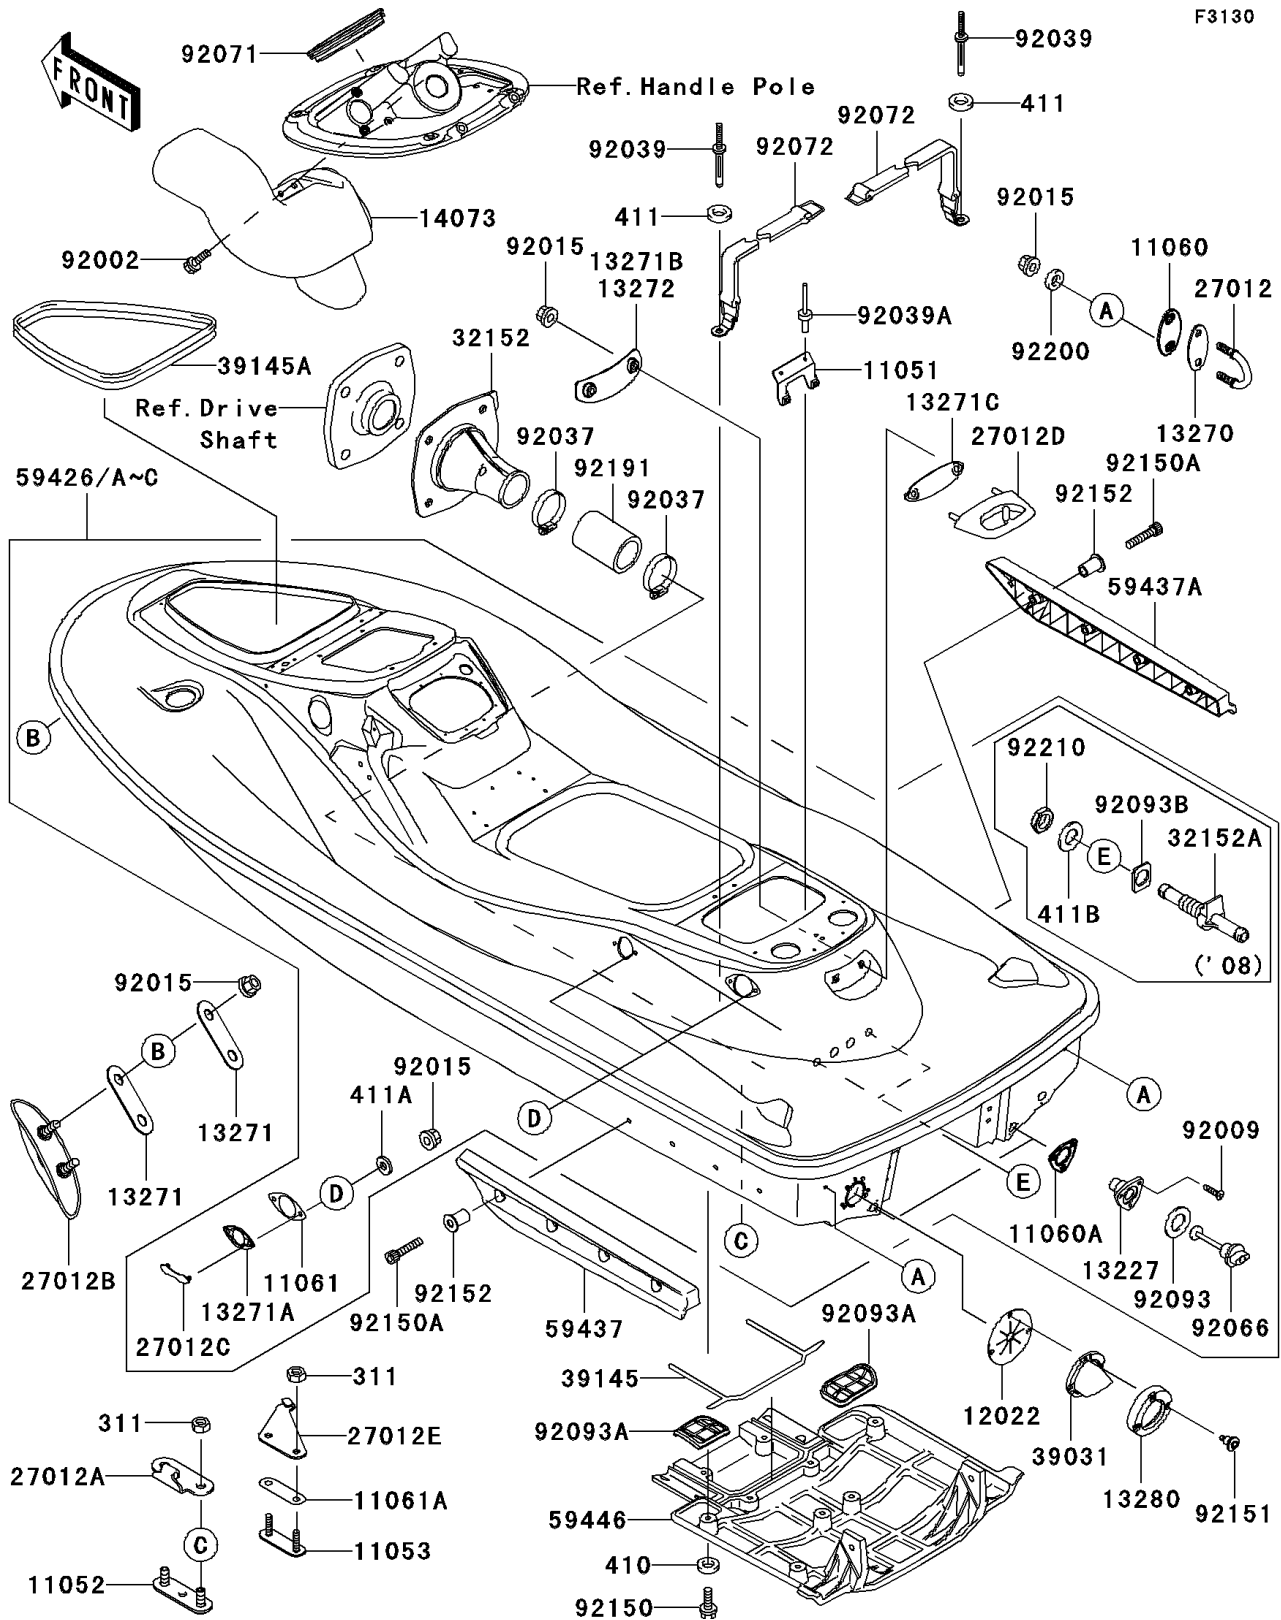

2007 STX-15F PARTS DIAGRAM

Hull(A6F-A8F)

2007 STX-15F PARTS LIST

Hull(A6F-A8F)

ITEM NAME	PART NUMBER	QUANTITY
BRACKET,BREATHER-BILGE (Ref # 11051)	11051-3802	1
BRACKET,RR DUCT (Ref # 11052)	11052-3712	1
BRACKET (Ref # 11053)	11053-3746	1
GASKET,U HOOK,RR (Ref # 11060)	11060-3800	2
GASKET,DRAIN PLUG (Ref # 11060A)	11060-3801	2
GASKET,CARGO HOOK (Ref # 11061)	11061-3730	4
GASKET (Ref # 11061A)	11061-3731	1
VALVE-REED (Ref # 12022)	12022-3714	1
HOUSING,DRAIN PLUG,F.BLACK (Ref # 13227)	13227-3721-6Z	2
PLATE (Ref # 13270)	13270-3860	2
PLATE (Ref # 13271)	13271-3724	2
PLATE,CARGO NET HOOK (Ref # 13271A)	13271-3755	4
PLATE,REAR TOWING HOOK (Ref # 13271B)	13271-3859	1
PLATE (Ref # 13271C)	13271-3889	1
HOLDER,EXHAUST VALVE (Ref # 13280)	13280-3718	1
DUCT (Ref # 14073)	14073-3801	1
HOOK (Ref # 27012)	27012-3797	2
HOOK (Ref # 27012A)	27012-3816	1
HOOK,BOW,F.BLACK (Ref # 27012B)	27012-3822-6Z	1
HOOK,CARGO NET,G.SILVER (Ref # 27012C)	27012-3828-F2	4
HOOK,REAR TOWING,F.BLACK (Ref # 27012D)	27012-3836-6Z	1
HOOK,WATER MUFFLER,RH (Ref # 27012E)	27012-3849	1
PIPE,DRIVE SHAFT (Ref # 32152)	32152-3703	1
CAP-END (Ref # 39031)	39031-3708	1
TRIM-SEAL,JET PUMP COVER (Ref # 39145)	39145-3768	1
TRIM-SEAL,L=1412 (Ref # 39145A)	39145-3787	1
HULL-COMP,J.WHITE (Ref # 59426B)	59426-3957-8C	1
STABILIZER,LH,F.BLACK (Ref # 59437)	59437-3743-6Z	1
STABILIZER,RH,F.BLACK (Ref # 59437A)	59437-3744-6Z	1