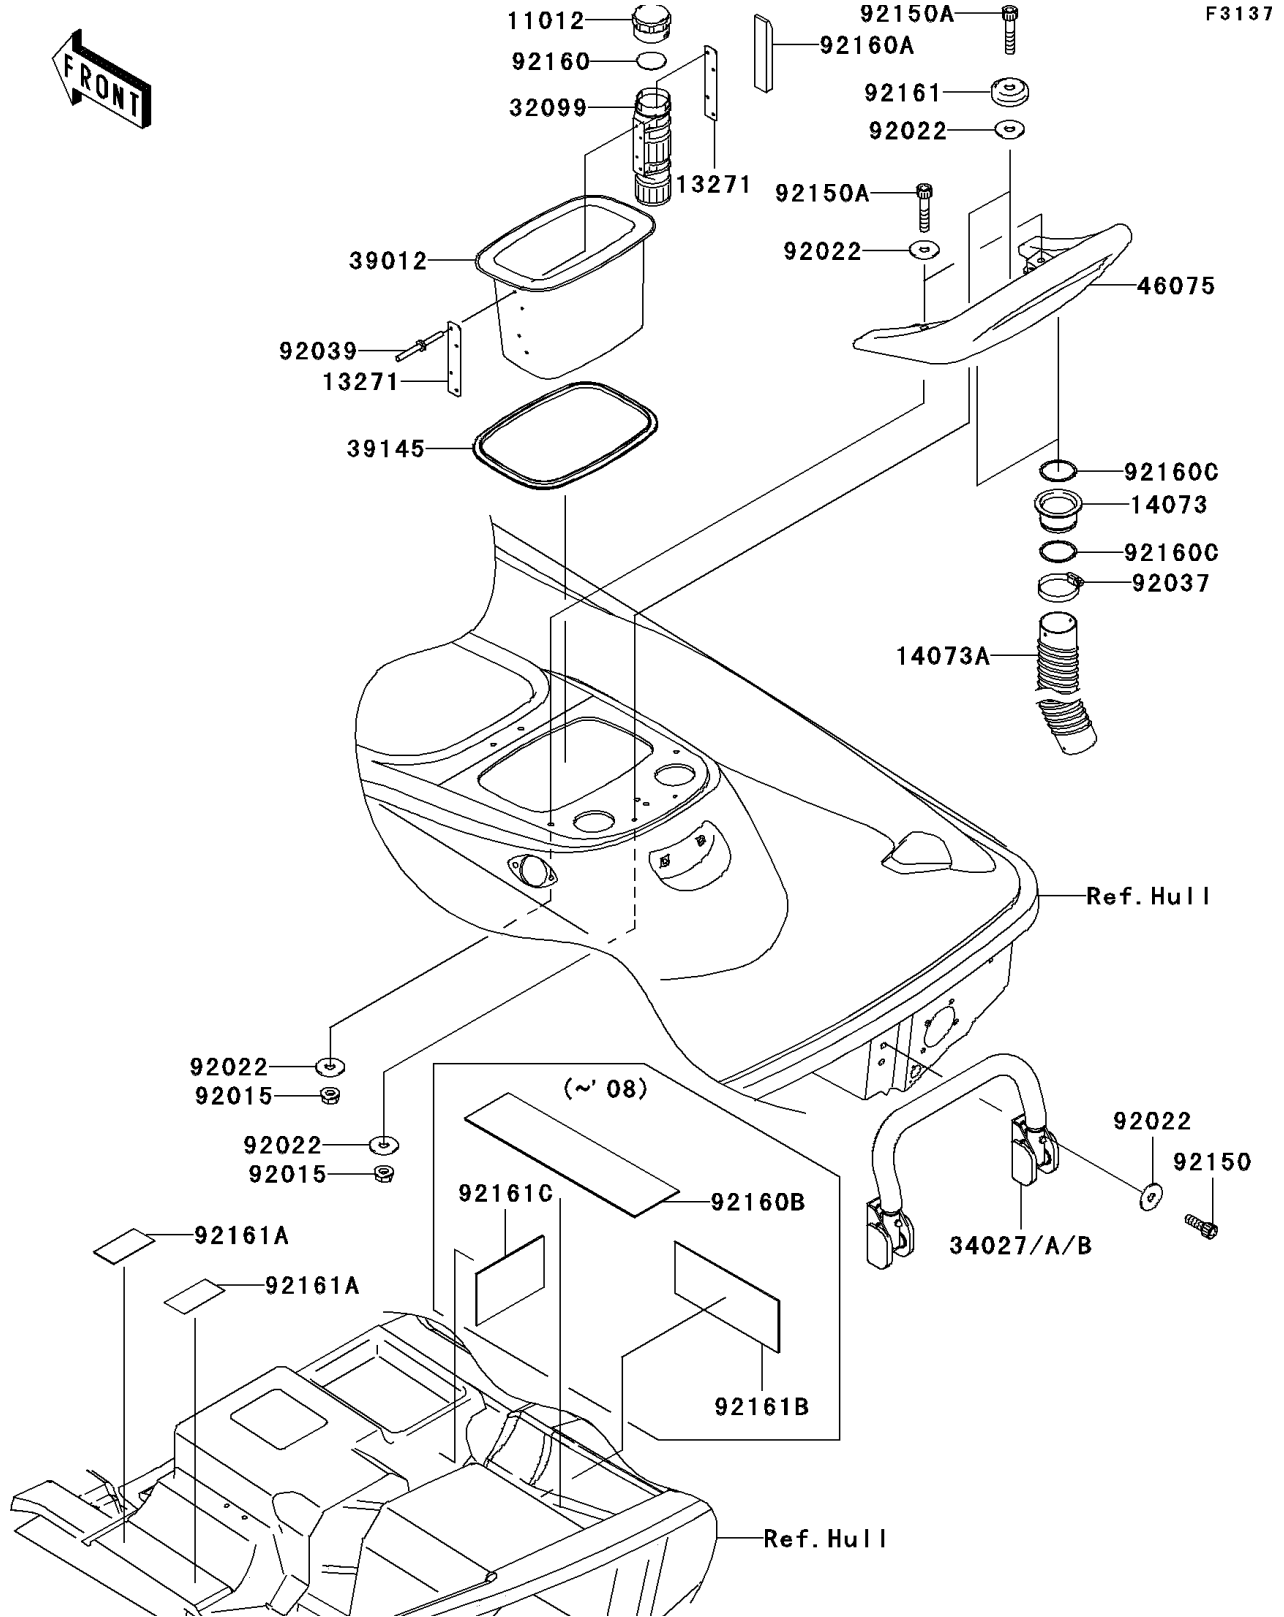

2006 STX-15F PARTS DIAGRAM

Hull Rear Fittings

2006 STX-15F PARTS LIST

Hull Rear Fittings

ITEM NAME	PART NUMBER	QUANTITY
CAP,FIRE EXTINGUISHER (Ref # 11012)	11012-3766	1
PLATE,FIRE EXTINGUISHER (Ref # 13271)	13271-3775	2
DUCT (Ref # 14073)	14073-3798	2
DUCT (Ref # 14073A)	14073-3799	2
CASE,FIRE EXTINGUISHER (Ref # 32099)	32099-3769	1
STEP-ASSY (Ref # 34027)	34027-3707	1
CASE-STORAGE,RR (Ref # 39012)	39012-3727	1
TRIM-SEAL,REAR STORAGE (Ref # 39145)	39145-3767	1
GRIP,RR,F.BLACK (Ref # 46075)	46075-3755-6Z	1
NUT,6MM (Ref # 92015)	92015-3767	4
WASHER,6.5X20X1.5 (Ref # 92022)	92022-3710	12
CLAMP (Ref # 92037)	92037-3738	2
RIVET (Ref # 92039)	92039-3783	4
BOLT,SOCKET,6X18 (Ref # 92150)	92150-3775	4
BOLT,SOCKET,6X30 (Ref # 92150A)	92150-3822	4
DAMPER (Ref # 92160)	92160-3814	1
DAMPER (Ref # 92160A)	92160-3821	1
DAMPER (Ref # 92160B)	92160-3839	1
DAMPER (Ref # 92160C)	92160-3910	4
DAMPER (Ref # 92161)	92161-3717	2
DAMPER (Ref # 92161A)	92161-3728	2
DAMPER (Ref # 92161B)	92161-3744	1
DAMPER (Ref # 92161C)	92161-3745	1