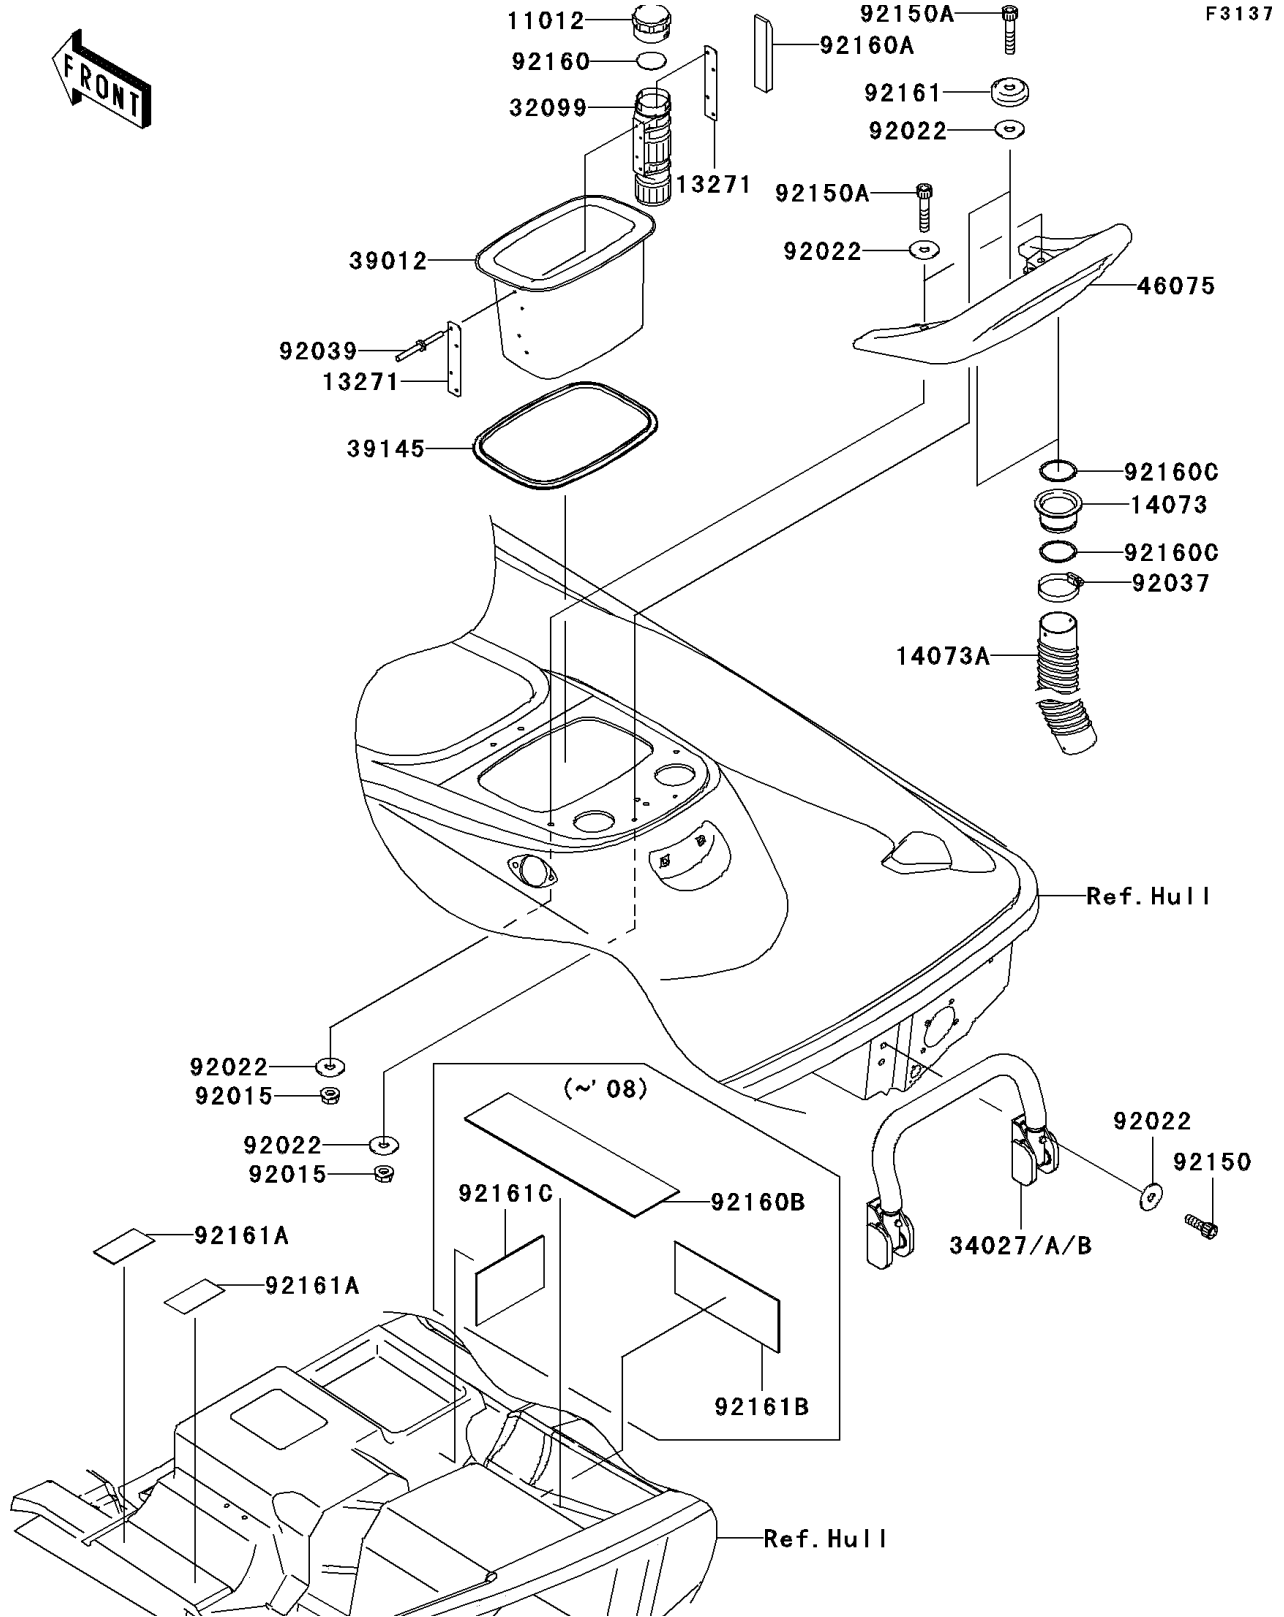

# 2007 STX-15F PARTS DIAGRAM

## Hull Rear Fittings

## 2007 STX-15F PARTS LIST

### Hull Rear Fittings

ITEM NAME	PART NUMBER	QUANTITY
CAP,FIRE EXTINGUISHER (Ref # 11012)	11012-3766	1
PLATE,FIRE EXTINGUISHER (Ref # 13271)	13271-3775	2
DUCT (Ref # 14073)	14073-3798	2
DUCT (Ref # 14073A)	14073-3799	2
CASE,FIRE EXTINGUISHER (Ref # 32099)	32099-3769	1
STEP-ASSY (Ref # 34027A)	34027-3708	1
CASE-STORAGE,RR (Ref # 39012)	39012-3727	1
TRIM-SEAL,REAR STORAGE (Ref # 39145)	39145-3767	1
GRIP,RR,F.BLACK (Ref # 46075)	46075-3755-6Z	1
NUT,6MM (Ref # 92015)	92015-3767	4
WASHER,6.5X20X1.5 (Ref # 92022)	92022-3710	12
CLAMP (Ref # 92037)	92037-3738	2
RIVET (Ref # 92039)	92039-3783	4
BOLT,SOCKET,6X18 (Ref # 92150)	92150-3775	4
BOLT,SOCKET,6X30 (Ref # 92150A)	92150-3822	4
DAMPER (Ref # 92160)	92160-3814	1
DAMPER (Ref # 92160A)	92160-3821	1
DAMPER (Ref # 92160B)	92160-3839	1
DAMPER (Ref # 92160C)	92160-3910	4
DAMPER (Ref # 92161)	92161-3717	2
DAMPER (Ref # 92161A)	92161-3728	2
DAMPER (Ref # 92161B)	92161-3744	1
DAMPER (Ref # 92161C)	92161-3745	1