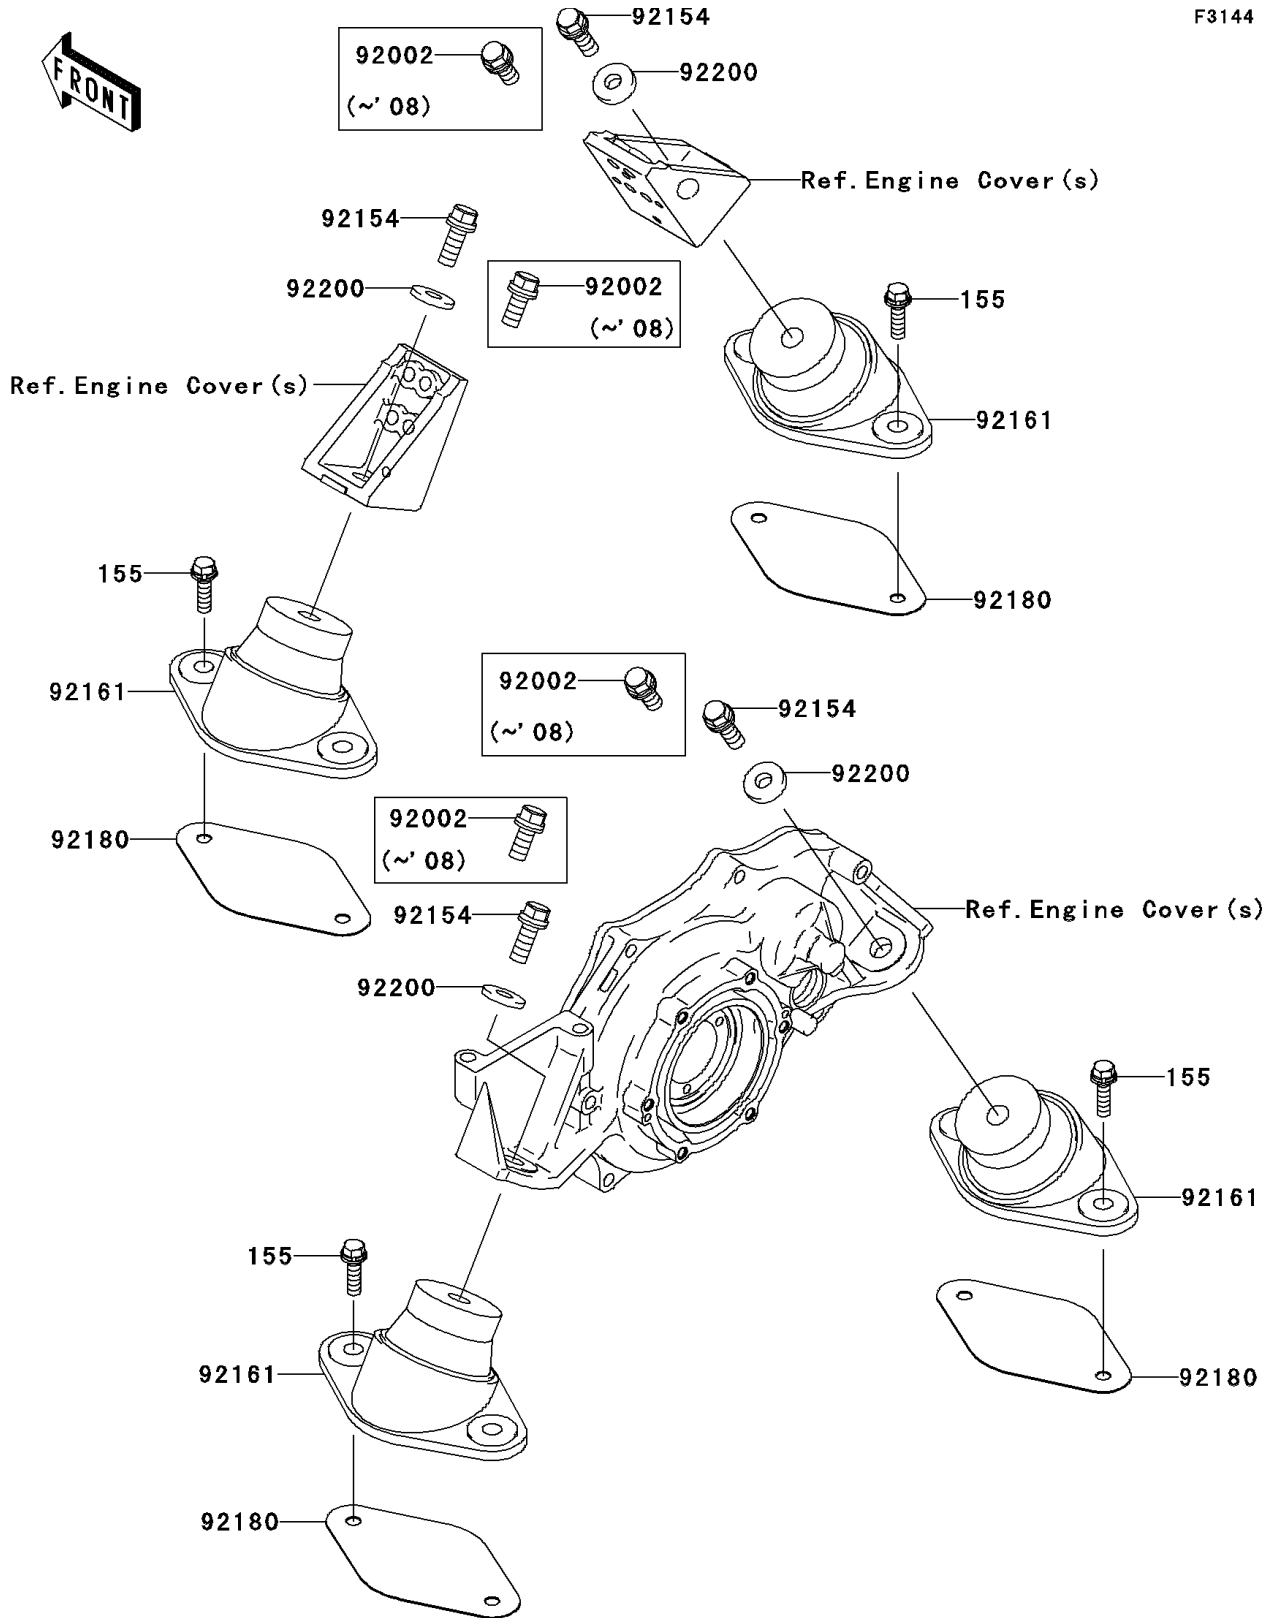

2006 STX-15F PARTS DIAGRAM

Engine Mount

F3144

2006 STX-15F PARTS LIST

Engine Mount

ITEM NAME	PART NUMBER	QUANTITY
BOLT,10X25 (Ref # 92002)	92002-3770	4
DAMPER,ENGINE MOUNT (Ref # 92161)	92161-3789	4
SHIM,T=1.0 (Ref # 92180)	92180-3716	AR
WASHER,10.5X26X4 (Ref # 92200)	92200-3798	4
BOLT-WSP-SMALL,8X30 (Ref # 155)	155R0830	8