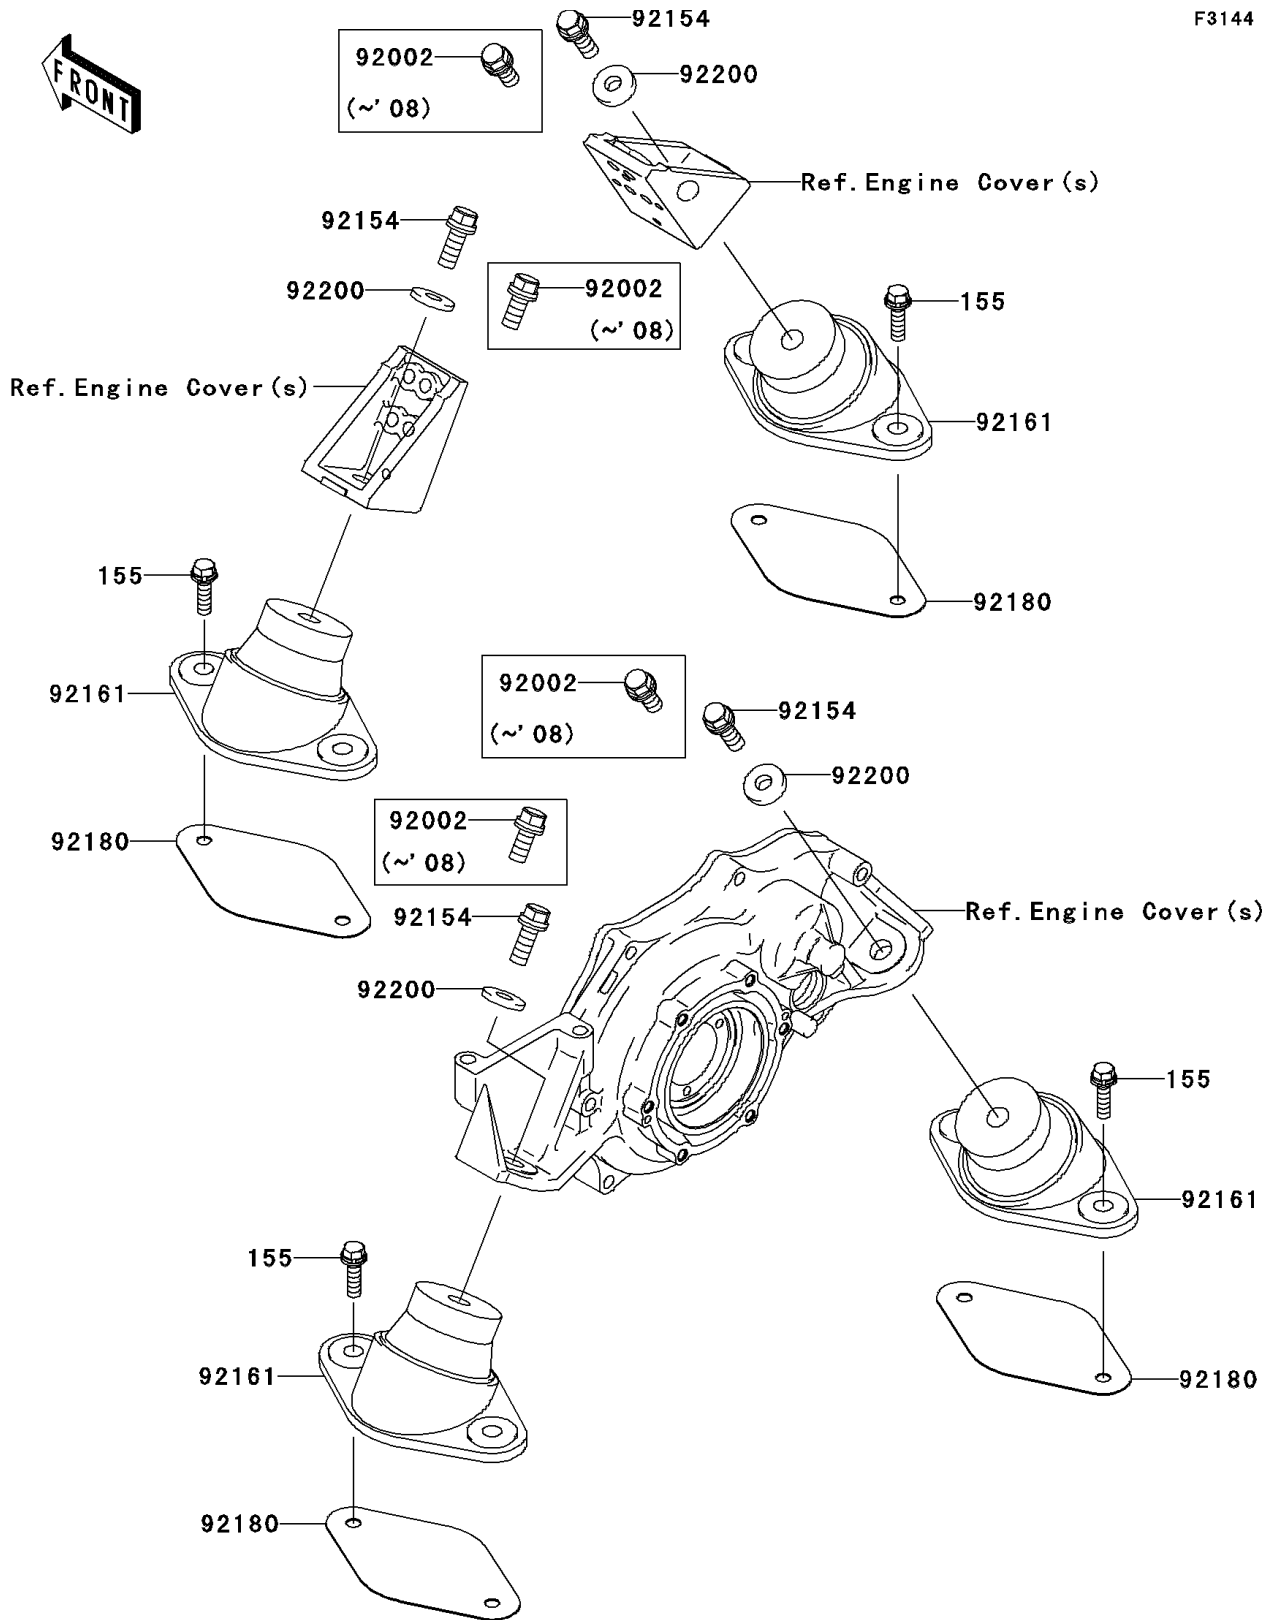

2006 STX-15F PARTS DIAGRAM

Engine Mount

F3144

2006 STX-15F PARTS LIST

Engine Mount

| ITEM NAME | PART NUMBER | QUANTITY |
|-----------------------------------|-------------|----------|
| BOLT,10X25 (Ref # 92002) | 92002-3770 | 4 |
| DAMPER,ENGINE MOUNT (Ref # 92161) | 92161-3789 | 4 |
| SHIM,T=1.0 (Ref # 92180) | 92180-3716 | AR |
| WASHER,10.5X26X4 (Ref # 92200) | 92200-3798 | 4 |
| BOLT-WSP-SMALL,8X30 (Ref # 155) | 155R0830 | 8 |