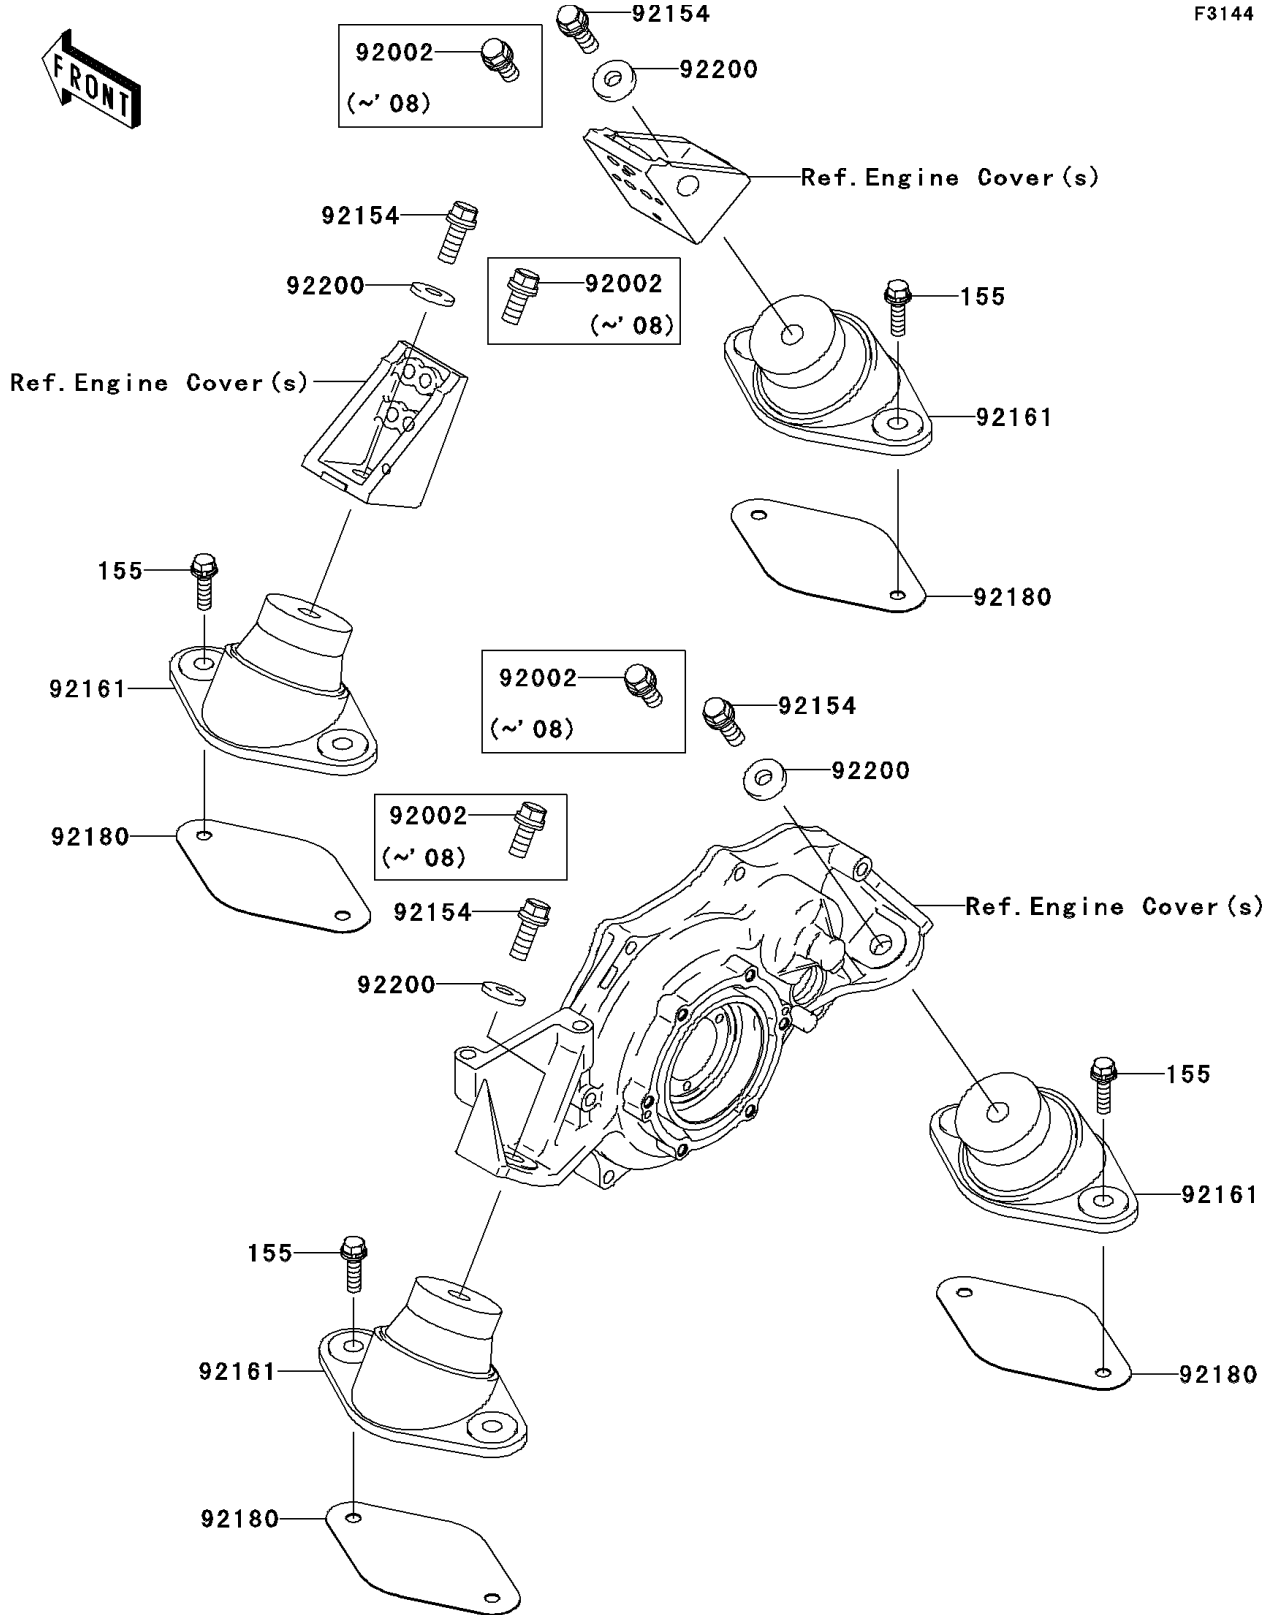

2007 STX-15F PARTS DIAGRAM

Engine Mount

F3144

2007 STX-15F PARTS LIST

Engine Mount

ITEM NAME	PART NUMBER	QUANTITY
BOLT,10X25 (Ref # 92002)	92002-3770	4
DAMPER,ENGINE MOUNT (Ref # 92161)	92161-3789	4
SHIM,T=1.0 (Ref # 92180)	92180-3716	AR
WASHER,10.5X26X4 (Ref # 92200)	92200-3798	4
BOLT-WSP-SMALL,8X30 (Ref # 155)	155R0830	8