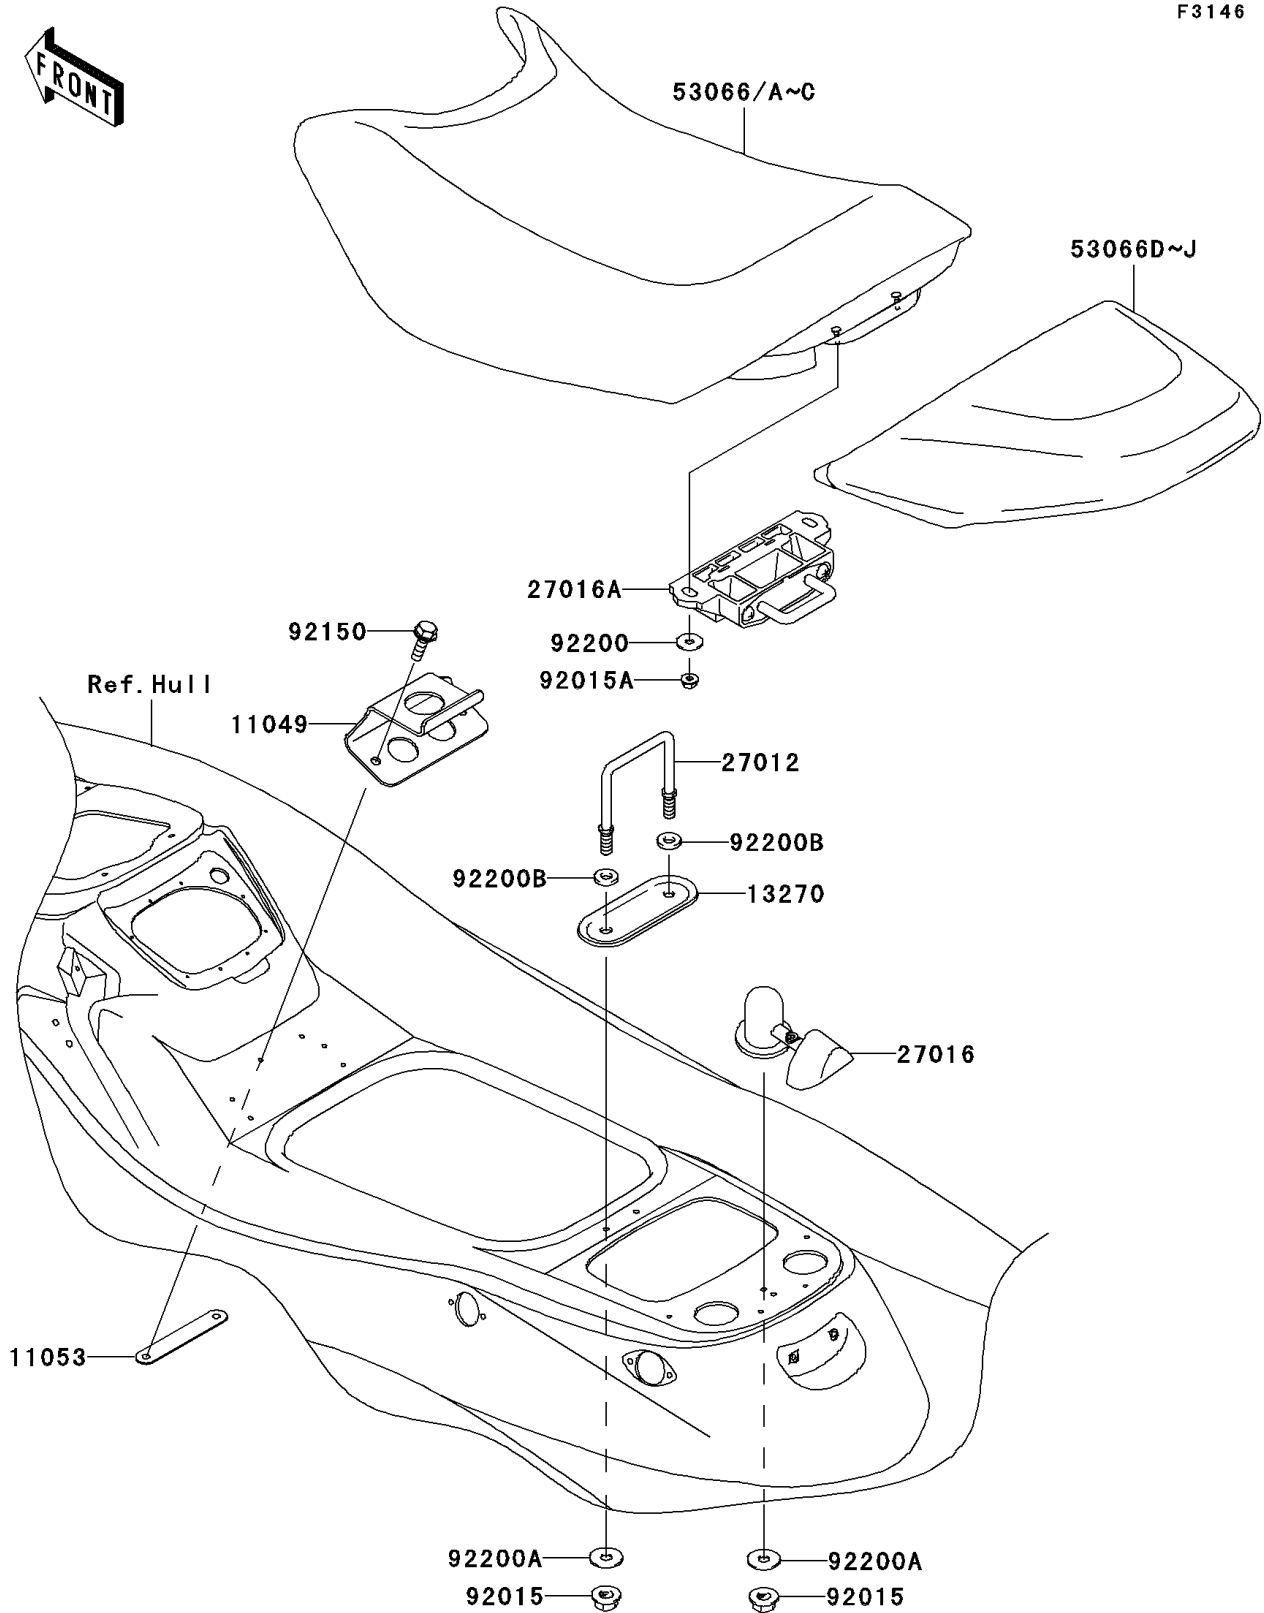

2006 STX-15F PARTS DIAGRAM

Seat

F3146

2006 STX-15F PARTS LIST

Seat

ITEM NAME	PART NUMBER	QUANTITY
BRACKET,SEAT (Ref # 11049)	11049-3735	1
BRACKET (Ref # 11053)	11053-3785	1
PLATE,FRONT SEAT HOOK,OUTER (Ref # 13270)	13270-3910	1
HOOK,FRONT SEAT LOCK (Ref # 27012)	27012-3858	1
LOCK-ASSY,SEAT,F.BLACK (Ref # 27016)	27016-3744-6Z	1
LOCK-ASSY,FRONT SEAT (Ref # 27016A)	27016-3747	1
SEAT-ASSY,FR,BLACK (Ref # 53066)	53066-3709-MA	1
SEAT-ASSY,RR,L.GREEN (Ref # 53066D)	53066-3710-12D	1
SEAT-ASSY,RR,F.SILVER (Ref # 53066E)	53066-3710-12E	1
NUT,FLANGED,8MM (Ref # 92015)	92015-3709	3
NUT,6MM (Ref # 92015A)	92015-3767	2
BOLT,6X18 (Ref # 92150)	92150-3729	2
WASHER,6.5X20X1.5 (Ref # 92200)	92200-3715	2
WASHER,8.5X25X1.5 (Ref # 92200A)	92200-3717	3
WASHER,8.5X18X3 (Ref # 92200B)	92200-3761	2