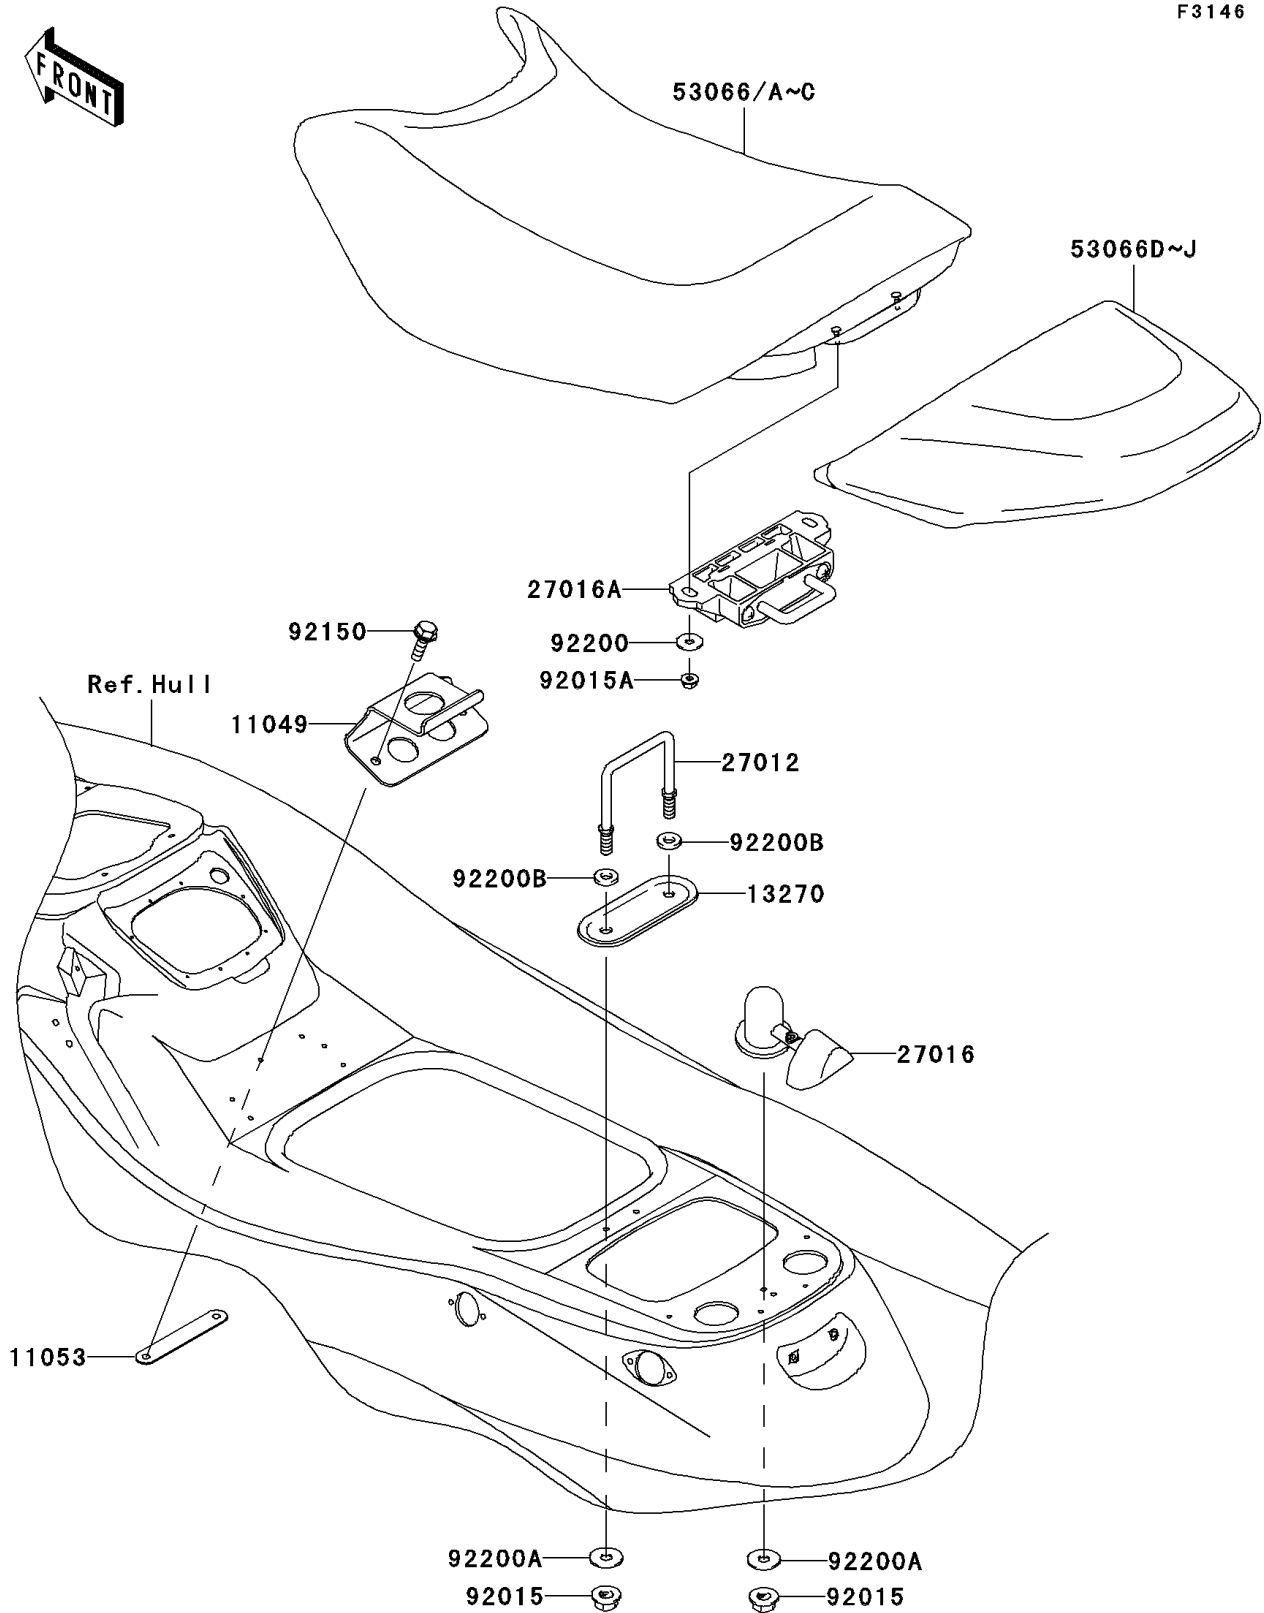

# 2007 STX-15F PARTS DIAGRAM

Seat

F3146

## 2007 STX-15F PARTS LIST

### Seat

ITEM NAME	PART NUMBER	QUANTITY
BRACKET,SEAT (Ref # 11049)	11049-3735	1
BRACKET (Ref # 11053)	11053-3785	1
PLATE,FRONT SEAT HOOK,OUTER (Ref # 13270)	13270-3910	1
HOOK,FRONT SEAT LOCK (Ref # 27012)	27012-3858	1
LOCK-ASSY,SEAT,F.BLACK (Ref # 27016)	27016-3744-6Z	1
LOCK-ASSY,FRONT SEAT (Ref # 27016A)	27016-3747	1
SEAT-ASSY,FR,P.SILVER (Ref # 53066B)	53066-3709-12N	1
SEAT-ASSY,RR,BLUE/WHITE (Ref # 53066G)	53066-3716-13C	1
NUT,FLANGED,8MM (Ref # 92015)	92015-3709	3
NUT,6MM (Ref # 92015A)	92015-3767	2
BOLT,6X18 (Ref # 92150)	92150-3729	2
WASHER,6.5X20X1.5 (Ref # 92200)	92200-3715	2
WASHER,8.5X25X1.5 (Ref # 92200A)	92200-3717	3
WASHER,8.5X18X3 (Ref # 92200B)	92200-3761	2