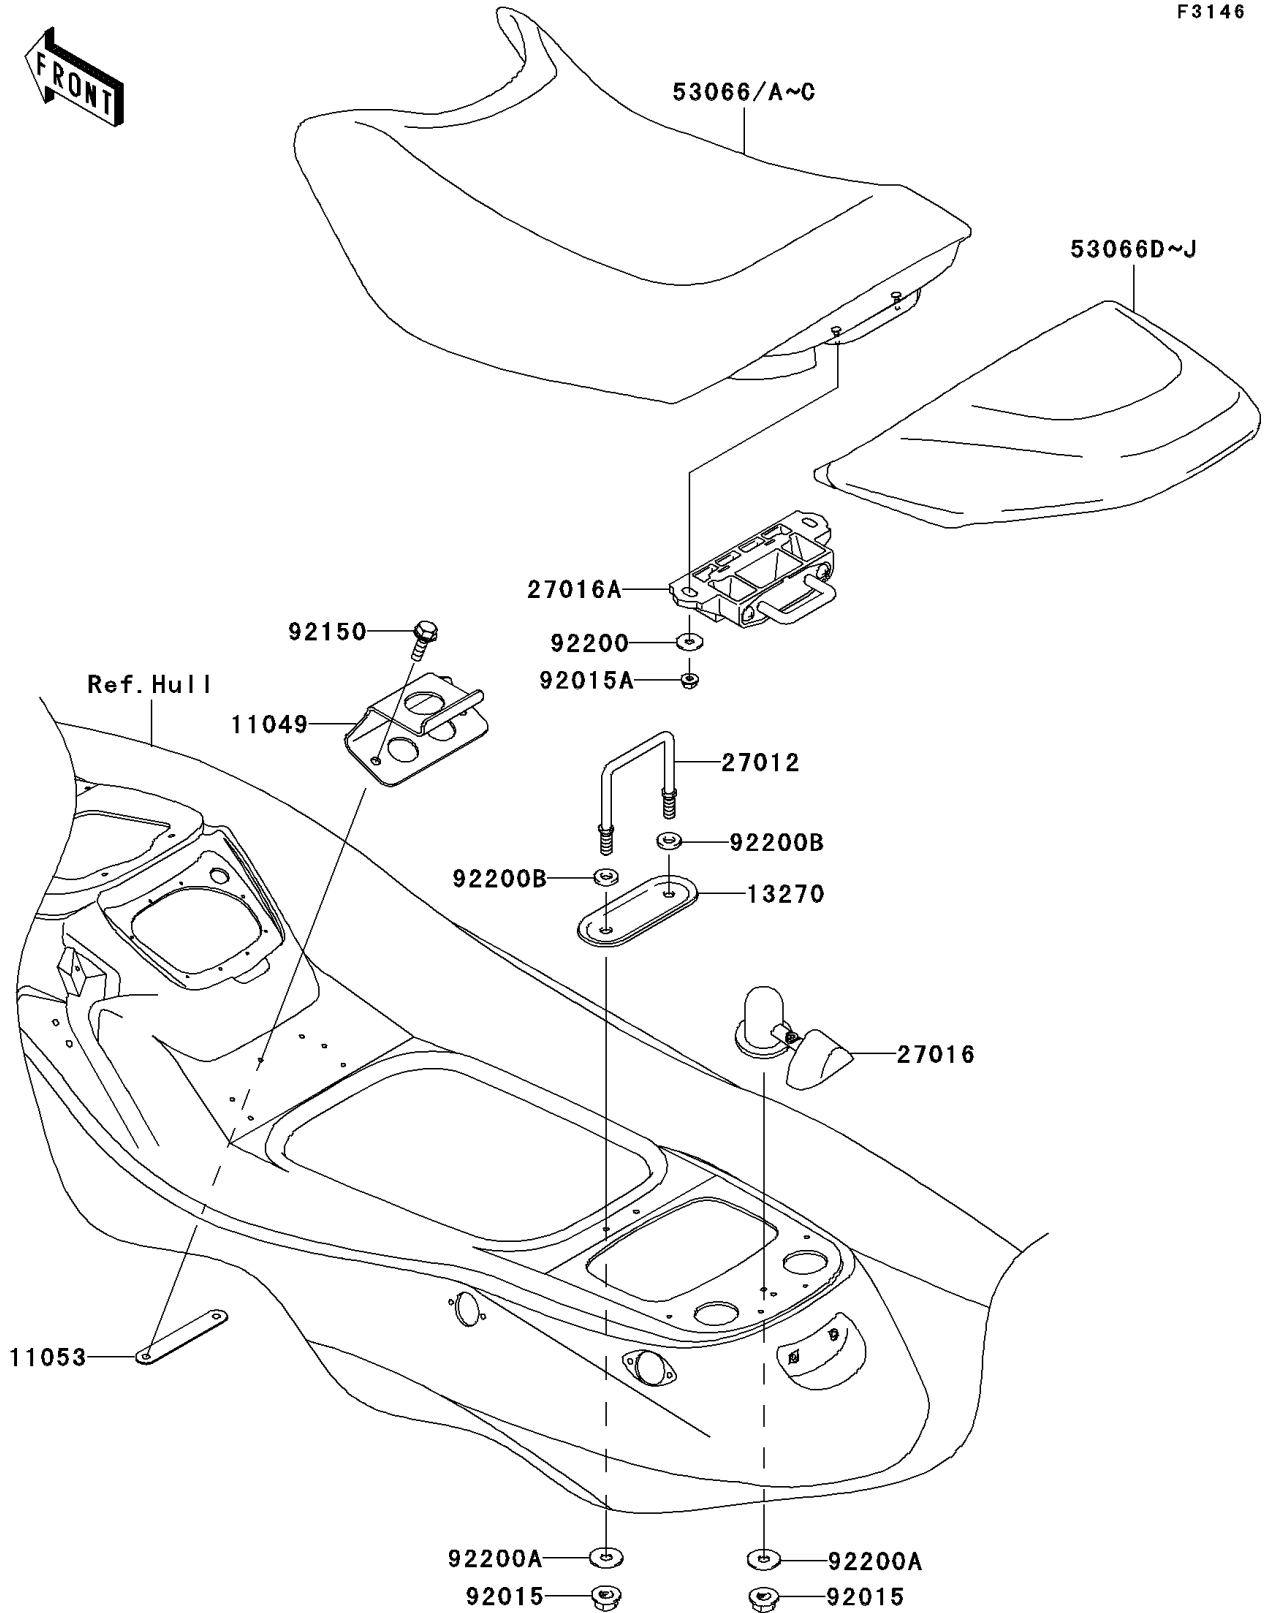

2008 STX-15F PARTS DIAGRAM

Seat

F3146

2008 STX-15F PARTS LIST

Seat

ITEM NAME	PART NUMBER	QUANTITY
BRACKET,SEAT (Ref # 11049)	11049-3735	1
BRACKET (Ref # 11053)	11053-3785	1
PLATE,FRONT SEAT HOOK,OUTER (Ref # 13270)	13270-3910	1
HOOK,FRONT SEAT LOCK (Ref # 27012)	27012-3858	1
LOCK-ASSY,SEAT,F.BLACK (Ref # 27016)	27016-3744-6Z	1
LOCK-ASSY,FRONT SEAT (Ref # 27016A)	27016-3747	1
SEAT-ASSY,FR,RED (Ref # 53066A)	53066-3709-MG	1
SEAT-ASSY,FR,T.BLUE (Ref # 53066C)	53066-3709-340	1
SEAT-ASSY,RR,M.P.SILVER (Ref # 53066F)	53066-3710-13F	1
NUT,FLANGED,8MM (Ref # 92015)	92015-3709	3
NUT,6MM (Ref # 92015A)	92015-3767	2
BOLT,6X18 (Ref # 92150)	92150-3729	2
WASHER,6.5X20X1.5 (Ref # 92200)	92200-3715	2
WASHER,8.5X25X1.5 (Ref # 92200A)	92200-3717	3
WASHER,8.5X18X3 (Ref # 92200B)	92200-3761	2