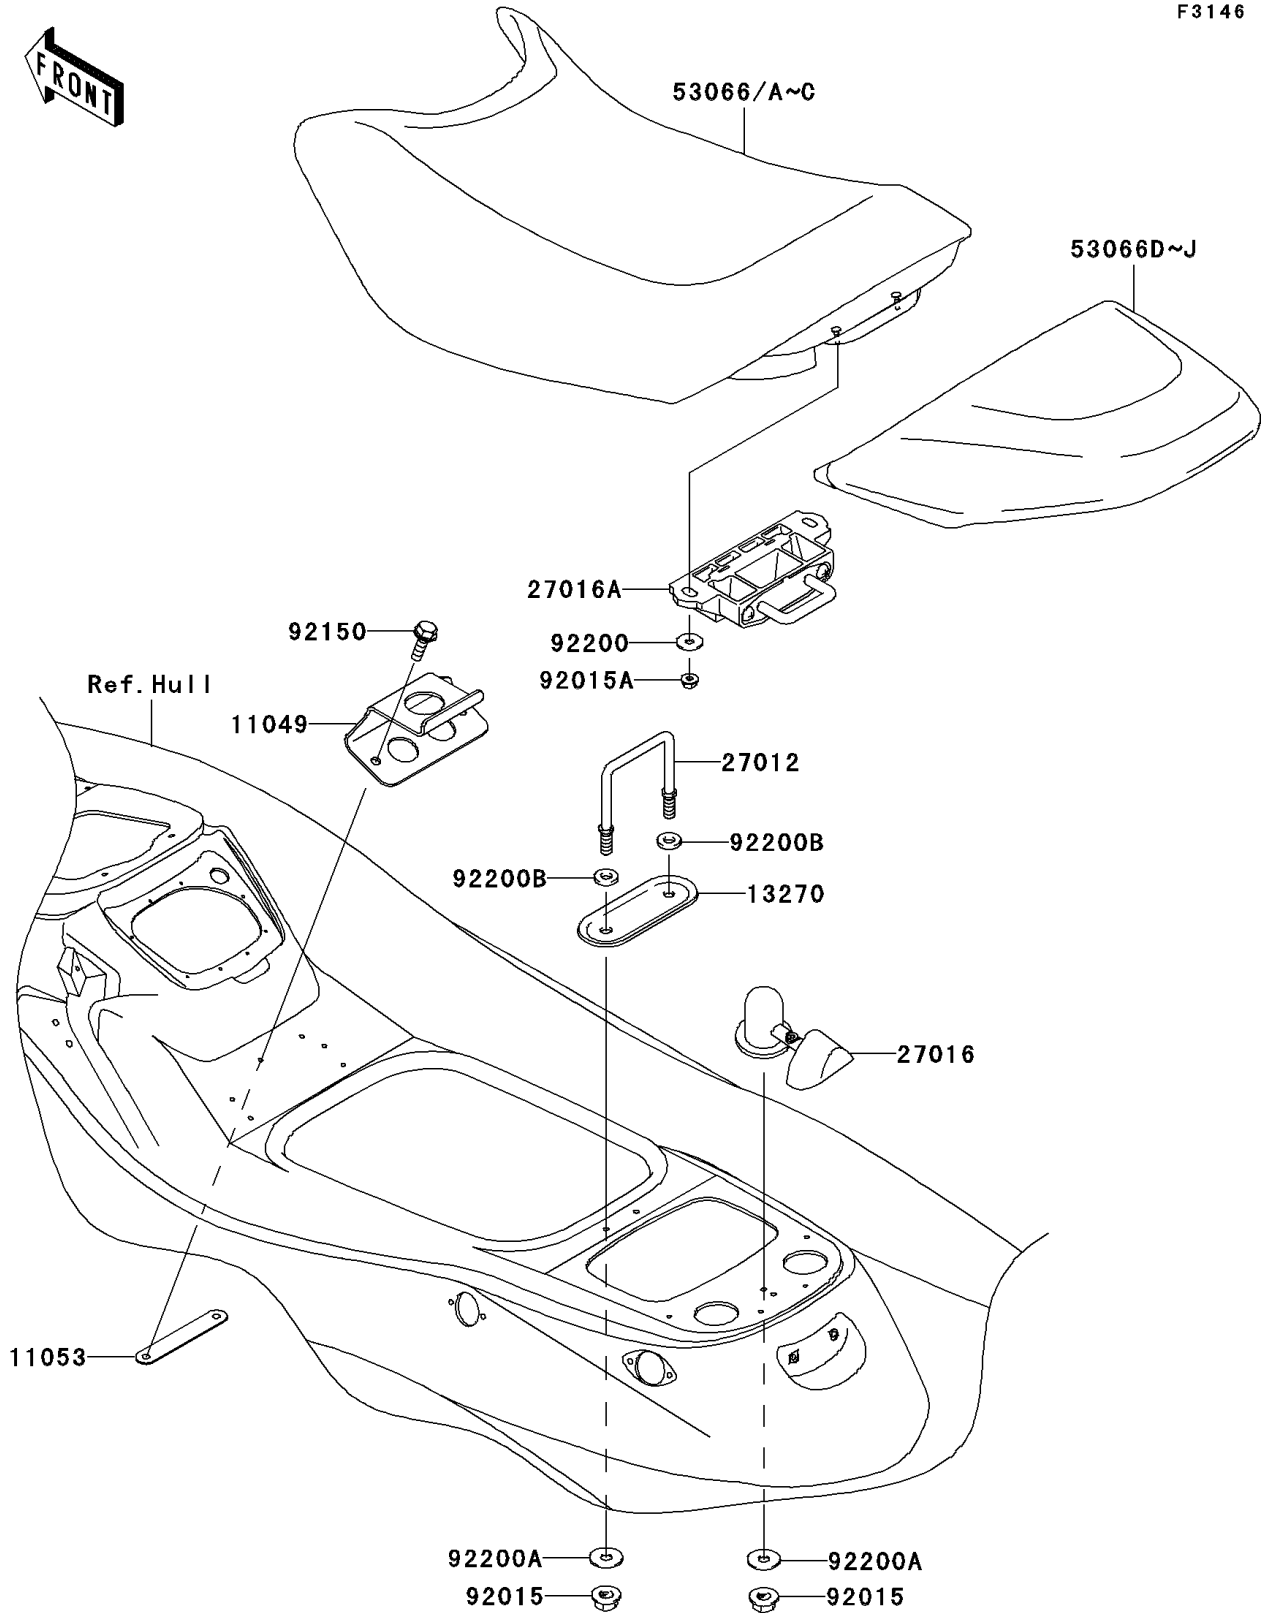

2010 Jet Ski® STX-15F PARTS DIAGRAM

Seat

F3146

2010 Jet Ski® STX-15F PARTS LIST

Seat

ITEM NAME	PART NUMBER	QUANTITY
BRACKET,SEAT (Ref # 11049)	11049-3735	1
BRACKET (Ref # 11053)	11053-3785	1
PLATE,FRONT SEAT HOOK,OUTER (Ref # 13270)	13270-3910	1
HOOK,FRONT SEAT LOCK (Ref # 27012)	27012-3858	1
LOCK-ASSY,SEAT,F.BLACK (Ref # 27016)	27016-3744-6Z	1
LOCK-ASSY,FRONT SEAT (Ref # 27016A)	27016-3747	1
SEAT-ASSY,FR,BLACK (Ref # 53066)	53066-3709-MA	1
SEAT-ASSY,FR,P.SILVER (Ref # 53066B)	53066-3709-12N	1
SEAT-ASSY,RR,P.SILVER (Ref # 53066H)	53066-3728-12N	1
SEAT-ASSY,RR,BLUE (Ref # 53066I)	53066-3728-12U	1
SEAT-ASSY,RR,S.RED (Ref # 53066J)	53066-3728-309	1
NUT,FLANGED,8MM (Ref # 92015)	92015-3709	3
NUT,6MM (Ref # 92015A)	92015-3767	2
BOLT,6X18 (Ref # 92150)	92150-3729	2
WASHER,6.5X20X1.5 (Ref # 92200)	92200-3715	2
WASHER,8.5X25X1.5 (Ref # 92200A)	92200-3717	3
WASHER,8.5X18X3 (Ref # 92200B)	92200-3761	2