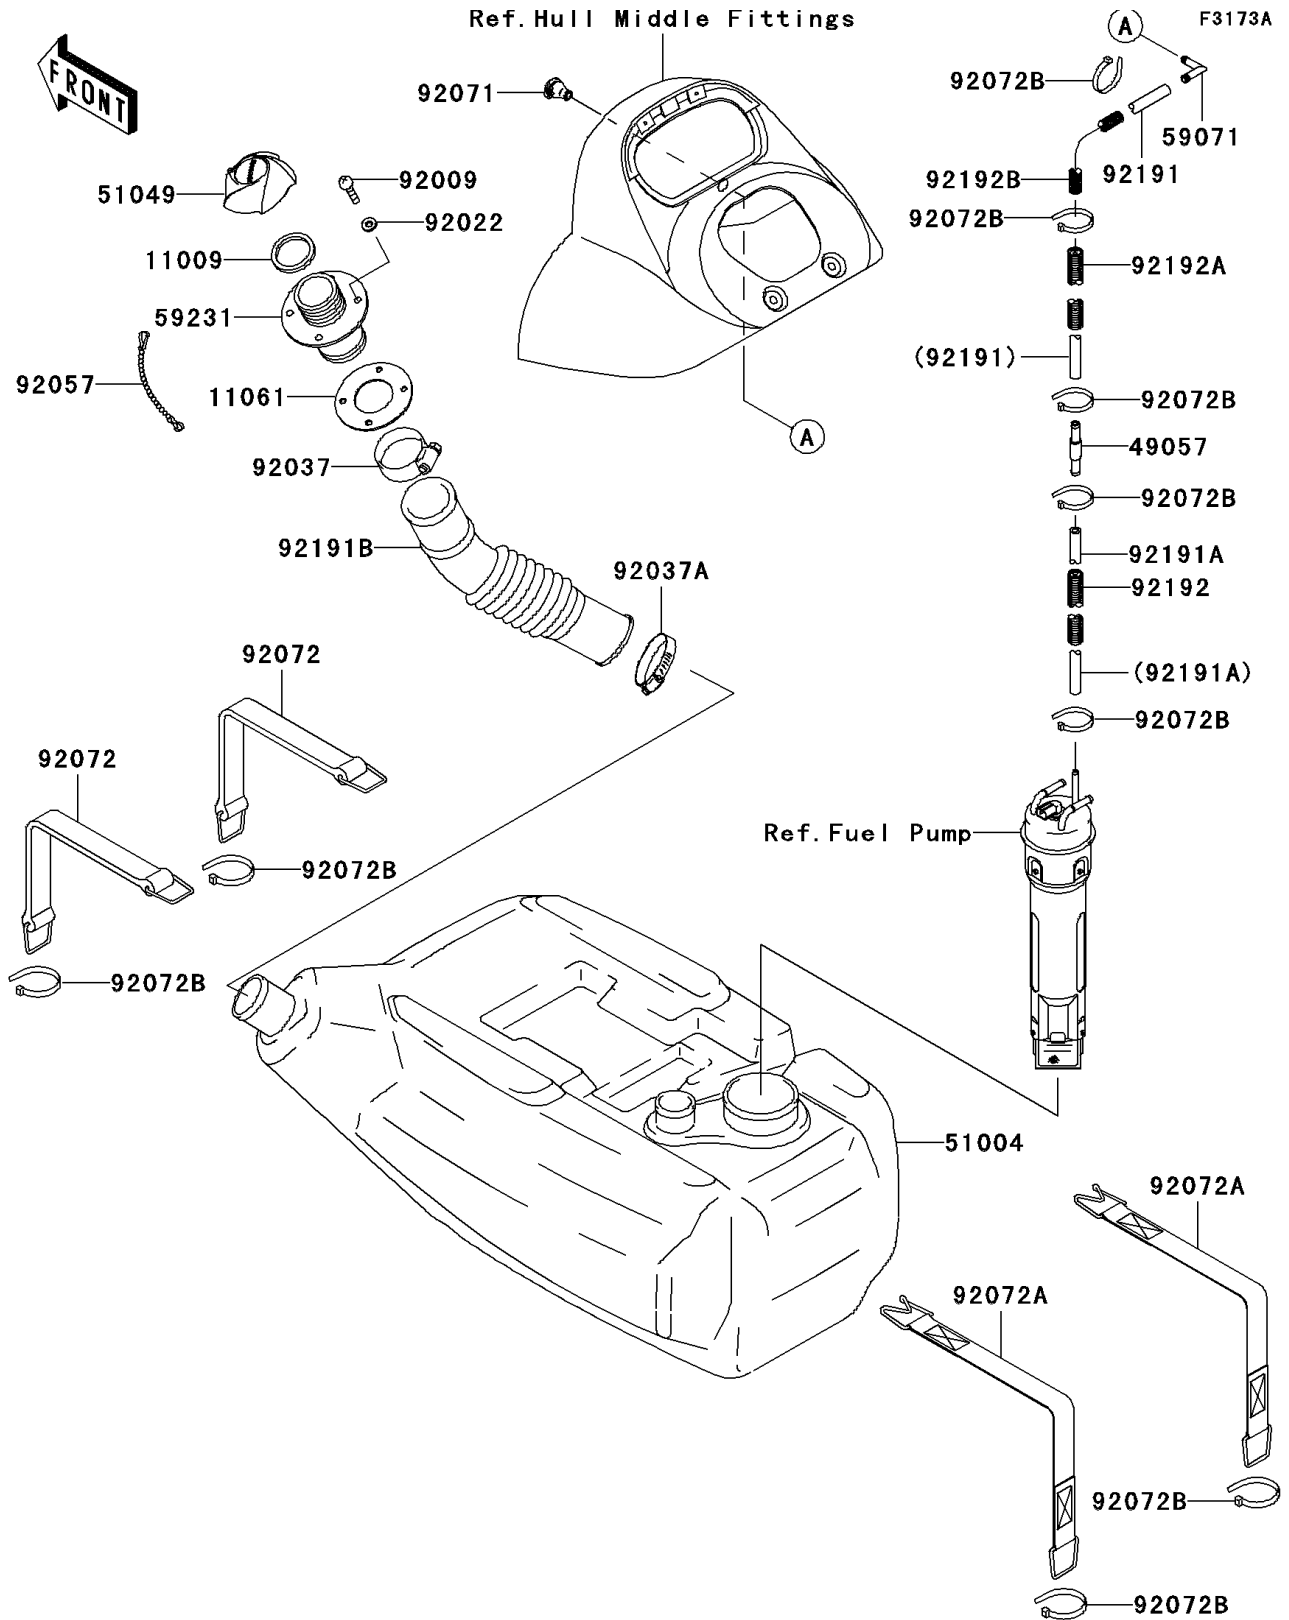

# 2007 STX-15F PARTS DIAGRAM

Fuel Tank(A7F)

## 2007 STX-15F PARTS LIST

### Fuel Tank(A7F)

ITEM NAME	PART NUMBER	QUANTITY
GASKET,TANK CAP (Ref # 11009)	11009-3020	1
GASKET (Ref # 11061)	11061-3701	1
VALVE-RELIEF (Ref # 49057)	49057-3707	1
TANK-FUEL (Ref # 51004)	51004-3739	1
CAP-TANK,FUEL (Ref # 51049)	51049-3725	1
JOINT (Ref # 59071)	59071-3736	1
FILLER,FUEL TANK (Ref # 59231)	59231-3716	1
SCREW,TAPPING,4X16 (Ref # 92009)	92009-3849	4
WASHER (Ref # 92022)	92022-563	4
CLAMP (Ref # 92037)	92037-3009	1
CLAMP (Ref # 92037A)	92037-3738	1
CHAIN,COVER,L=100 (Ref # 92057)	92057-3704	1
GROMMET (Ref # 92071)	92071-3815	1
BAND (Ref # 92072)	92072-3845	2
BAND (Ref # 92072A)	92072-3850	2
BAND,L=99 (Ref # 92072B)	92072-3871	9
TUBE,5.8X10.8X1000 (Ref # 92191)	92191-3736	1
TUBE,5.8X10.8X100 (Ref # 92191A)	92191-3828	1
TUBE,FUEL TANK - FILLER (Ref # 92191B)	92191-3903	1
TUBE,CORRUGATED,L=120 (Ref # 92192)	92192-3749	1
TUBE,CORRUGATED,L=700 (Ref # 92192A)	92192-3750	1
TUBE,CORRUGATED,L=270 (Ref # 92192B)	92192-3791	1