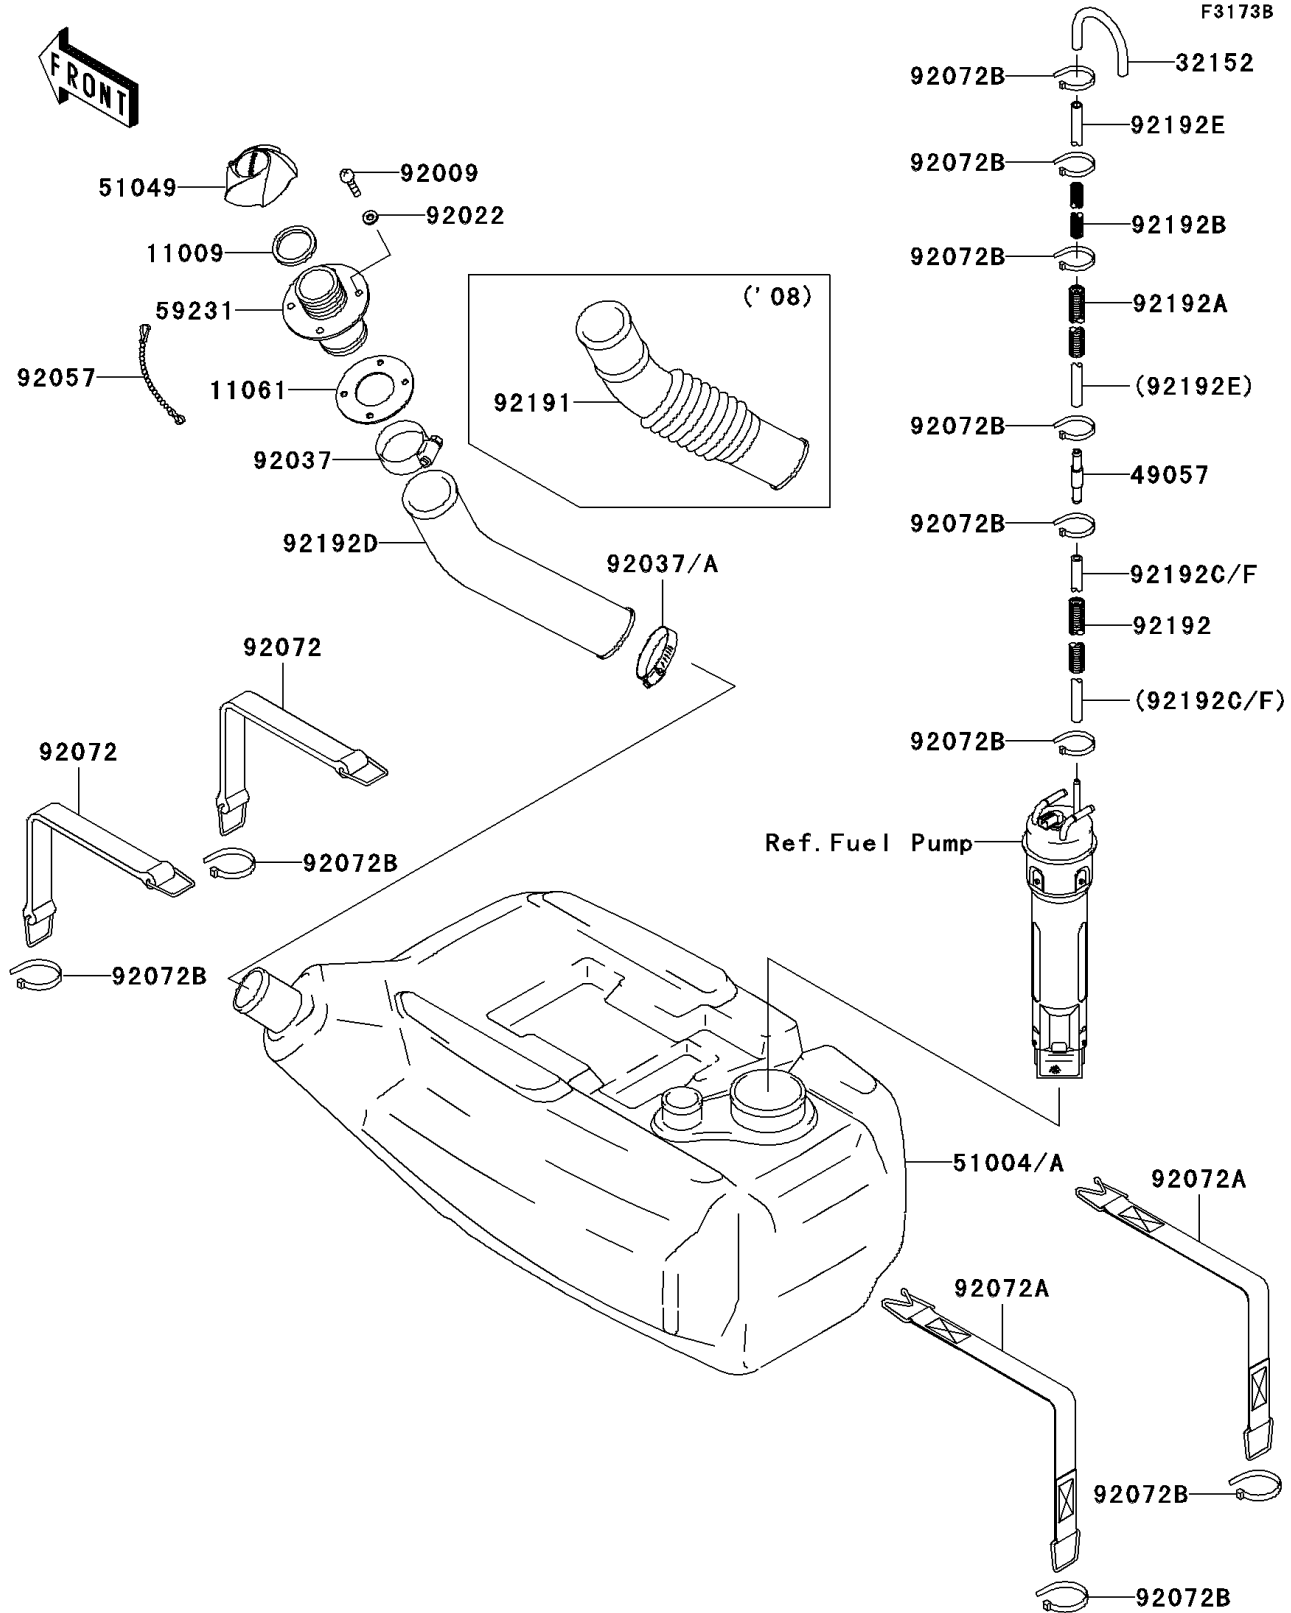

2008 STX-15F PARTS DIAGRAM

Fuel Tank(A8F-AAF)

2008 STX-15F PARTS LIST

Fuel Tank(A8F-AAF)

ITEM NAME	PART NUMBER	QUANTITY
GASKET,TANK CAP (Ref # 11009)	11009-3020	1
GASKET (Ref # 11061)	11061-3701	1
PIPE (Ref # 32152)	32152-3705	1
VALVE-RELIEF (Ref # 49057)	49057-3707	1
TANK-FUEL (Ref # 51004)	51004-3739	1
CAP-TANK,FUEL (Ref # 51049)	51049-3725	1
FILLER,FUEL TANK (Ref # 59231)	59231-3716	1
SCREW,TAPPING,4X16 (Ref # 92009)	92009-3849	4
WASHER (Ref # 92022)	92022-563	4
CLAMP (Ref # 92037)	92037-3009	1
CLAMP (Ref # 92037A)	92037-3738	1
CHAIN,COVER,L=100 (Ref # 92057)	92057-3704	1
BAND (Ref # 92072)	92072-3845	2
BAND (Ref # 92072A)	92072-3850	2
BAND,L=100.08 (Ref # 92072B)	92072-3882	10
TUBE,FUEL TANK - FILLER (Ref # 92191)	92191-3903	1
TUBE,CORRUGATED,L=120 (Ref # 92192)	92192-3749	1
TUBE,CORRUGATED,L=700 (Ref # 92192A)	92192-3750	1
TUBE,CORRUGATED,L=100 (Ref # 92192B)	92192-3809	1
TUBE,5.8X10.8X1000 (Ref # 92192E)	92192-3844	1
TUBE,5.8X10.8X100 (Ref # 92192F)	92192-3847	1