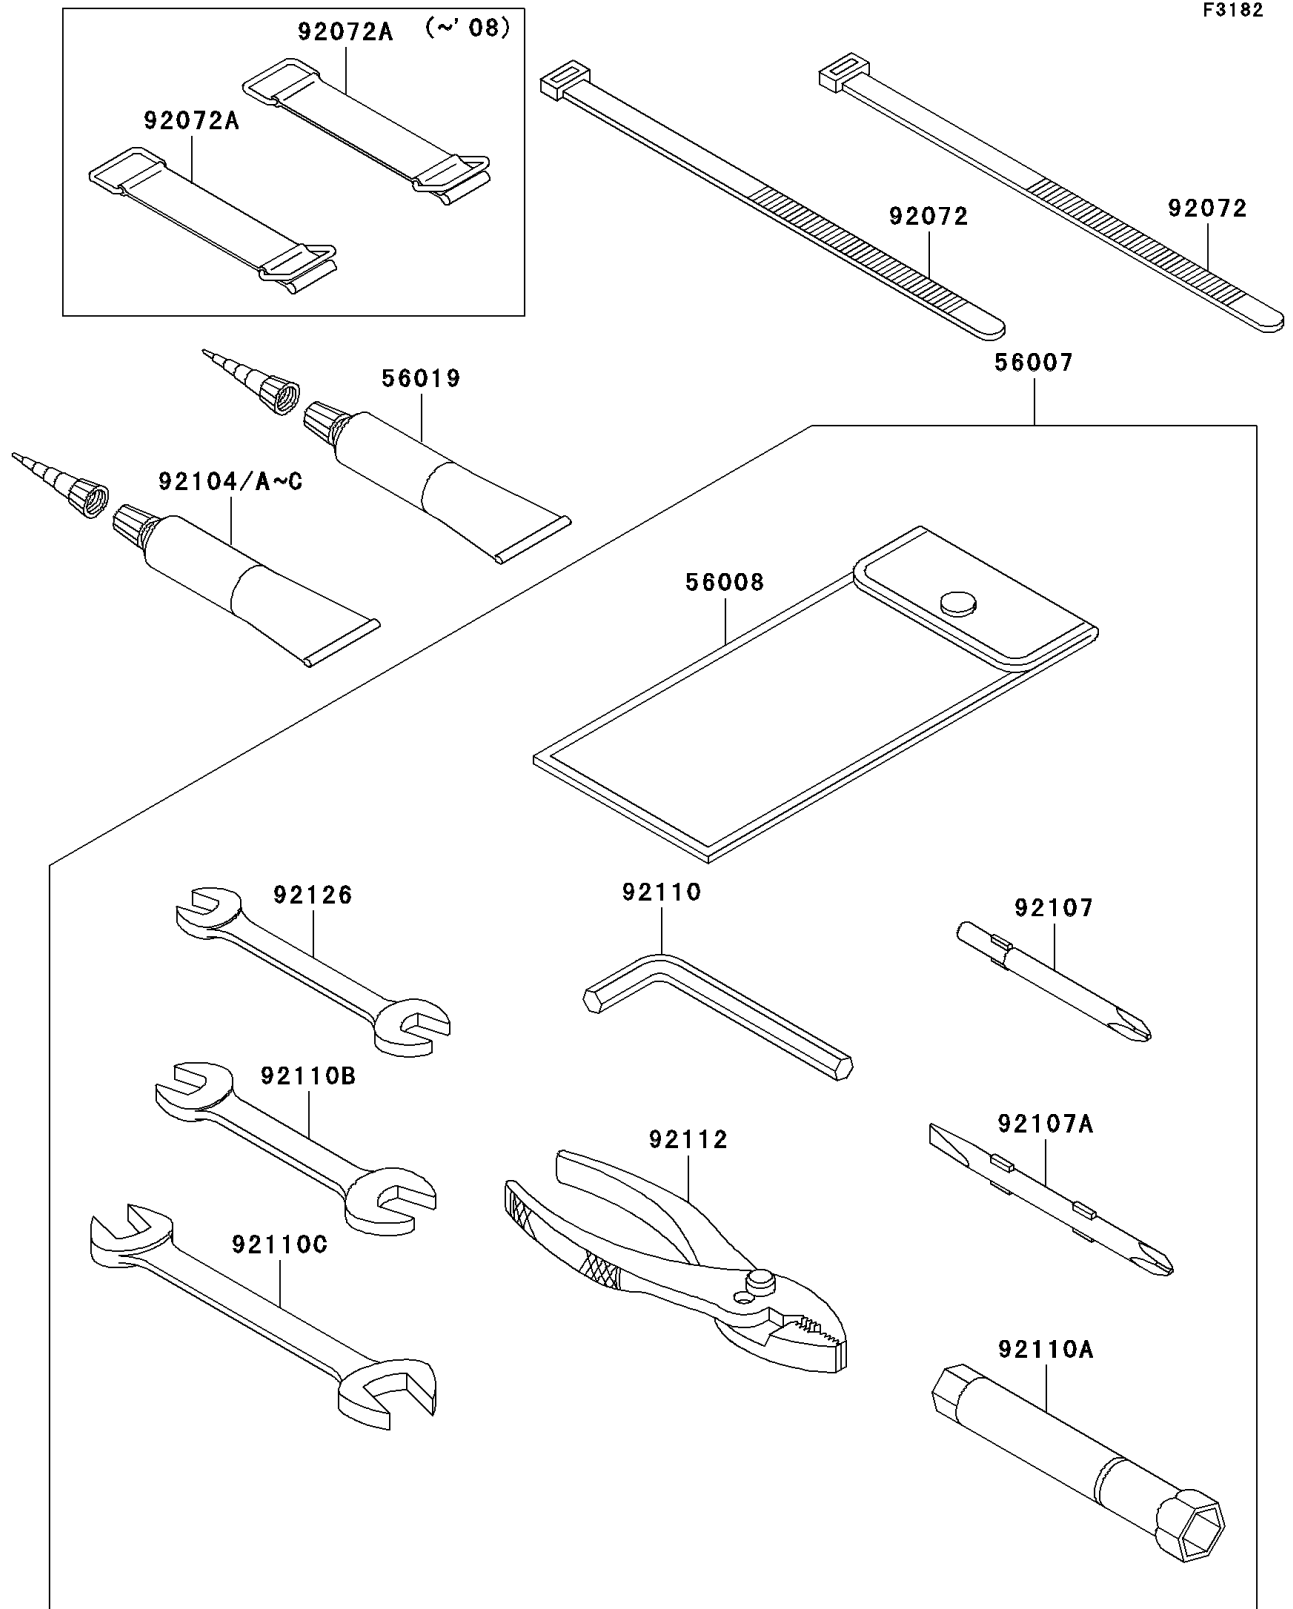

2006 STX-15F PARTS DIAGRAM

Owner's Tools

2006 STX-15F PARTS LIST

Owner's Tools

ITEM NAME	PART NUMBER	QUANTITY
TOOL-KIT (Ref # 56007)	56007-3716	1
BAG,TOOL (Ref # 56008)	56008-3704	1
GASKET-LIQUID,TB1211,WHITE (Ref # 56019)	56019-120	1
BAND,L=50 (Ref # 92072A)	92072-3853	2
GASKET-LIQUID,TB1211F,CLEAR (Ref # 92104)	92104-0004	1
GASKET-LIQUID,TB1215B,BLACK (Ref # 92104A)	92104-1062	1
GASKET-LIQUID,TB1215,GRAY (Ref # 92104B)	92104-1065	1
GASKET-LIQUID,TB1521,BROWN (Ref # 92104C)	92104-3701	1
TOOL-DRIVER,#3PHILLIPS (Ref # 92107)	92107-005	1
TOOL-DRIVER,#2PHILLIPS&SLOT (Ref # 92107A)	92107-1051	1
TOOL-WRENCH,ALLEN,5MM (Ref # 92110)	92110-1015	1
TOOL-WRENCH,BOX,16MM (Ref # 92110A)	92110-1145	1
TOOL-WRENCH,OPEN END,10X12 (Ref # 92110B)	92110-1152	1
TOOL-WRENCH,OPEN END,14X17 (Ref # 92110C)	92110-1153	1
TOOL-PLIERS (Ref # 92112)	92112-1001	1
TOOL-WRENCH,OPEN END,8X10 (Ref # 92126)	92126-004	1