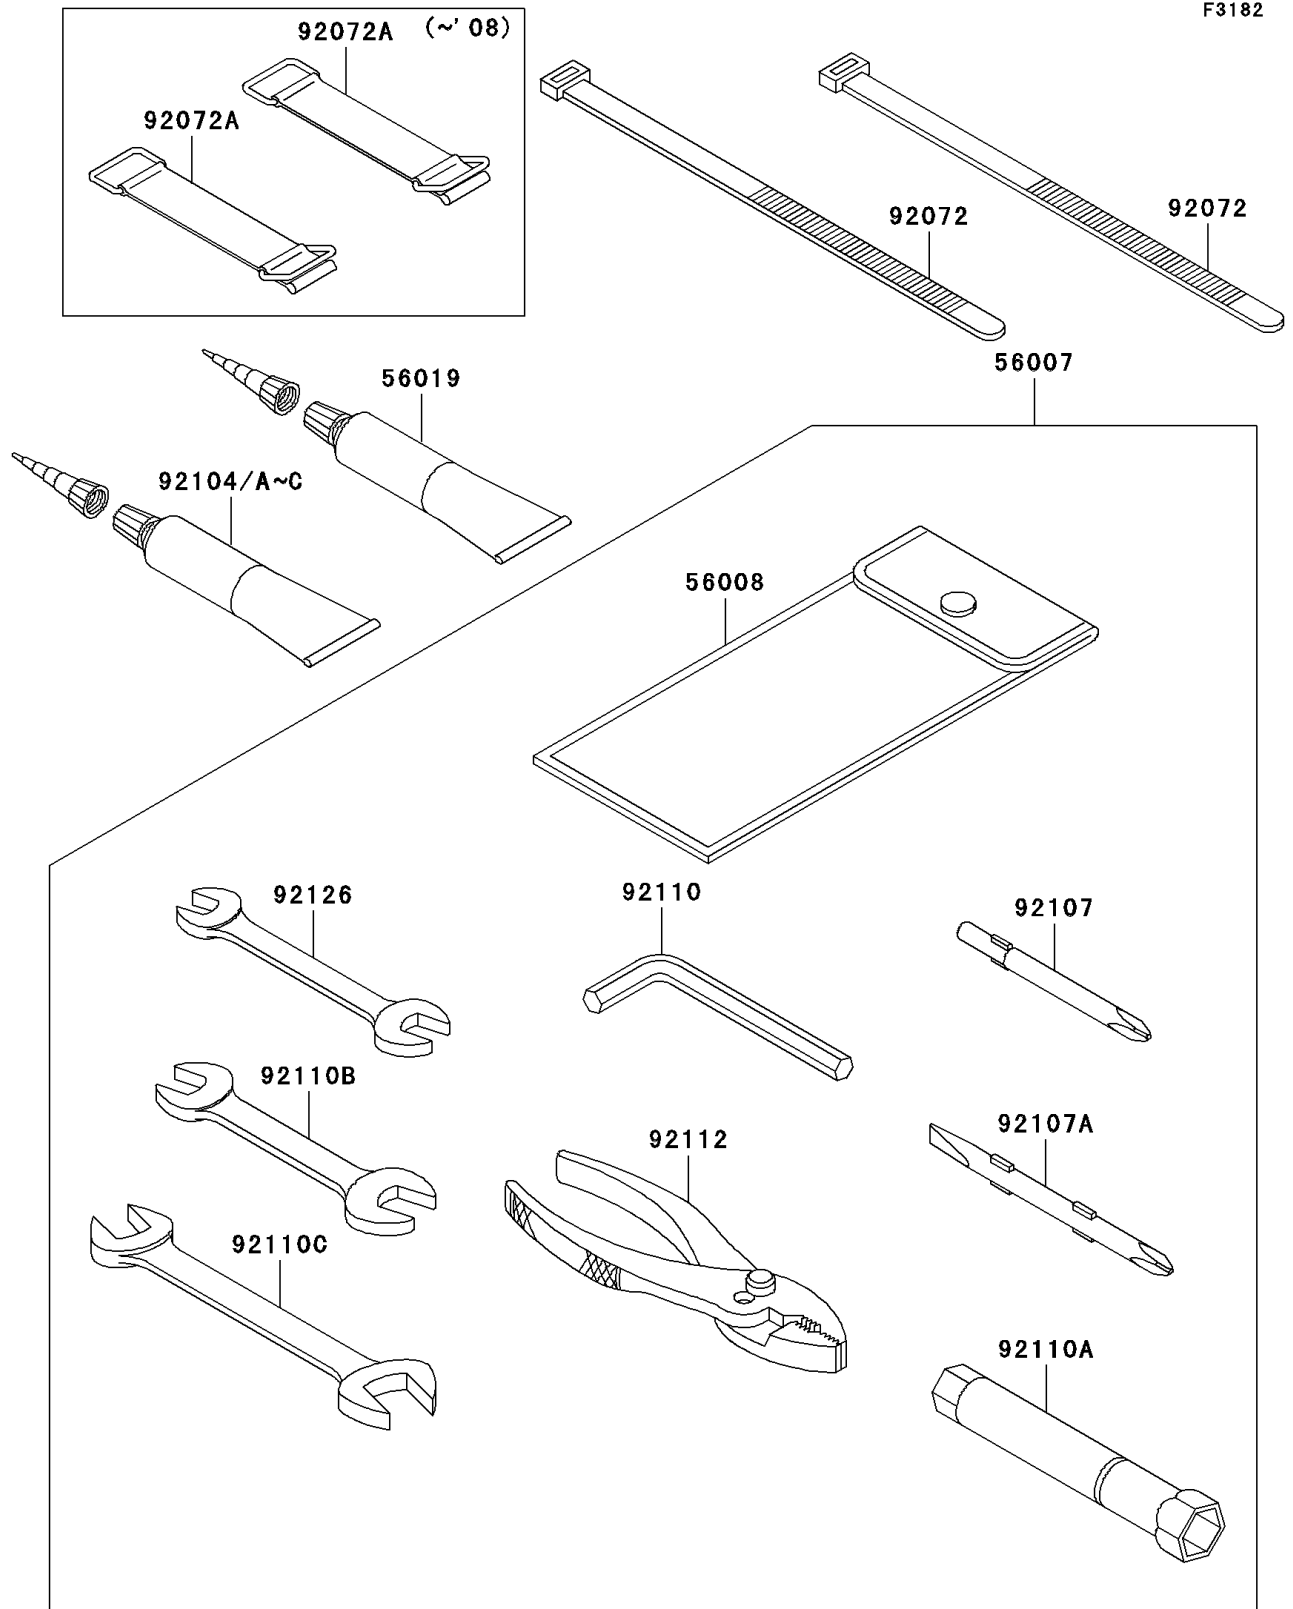

2008 STX-15F PARTS DIAGRAM

Owner's Tools

2008 STX-15F PARTS LIST

Owner's Tools

ITEM NAME	PART NUMBER	QUANTITY
TOOL-KIT (Ref # 56007)	56007-3716	1
BAG,TOOL (Ref # 56008)	56008-3704	1
GASKET-LIQUID,TB1211,WHITE (Ref # 56019)	56019-120	1
BAND,L=50 (Ref # 92072A)	92072-3853	2
GASKET-LIQUID,TB1211F,CLEAR (Ref # 92104)	92104-0004	1
GASKET-LIQUID,TB1215B,BLACK (Ref # 92104A)	92104-1062	1
GASKET-LIQUID,TB1215,GRAY (Ref # 92104B)	92104-1065	1
GASKET-LIQUID,TB1521,BROWN (Ref # 92104C)	92104-3701	1
TOOL-DRIVER,#3PHILLIPS (Ref # 92107)	92107-005	1
TOOL-DRIVER,#2PHILLIPS&SLOT (Ref # 92107A)	92107-1051	1
TOOL-WRENCH,ALLEN,5MM (Ref # 92110)	92110-1015	1
TOOL-WRENCH,BOX,16MM (Ref # 92110A)	92110-1145	1
TOOL-WRENCH,OPEN END,10X12 (Ref # 92110B)	92110-1152	1
TOOL-WRENCH,OPEN END,14X17 (Ref # 92110C)	92110-1153	1
TOOL-PLIERS (Ref # 92112)	92112-1001	1
TOOL-WRENCH,OPEN END,8X10 (Ref # 92126)	92126-004	1