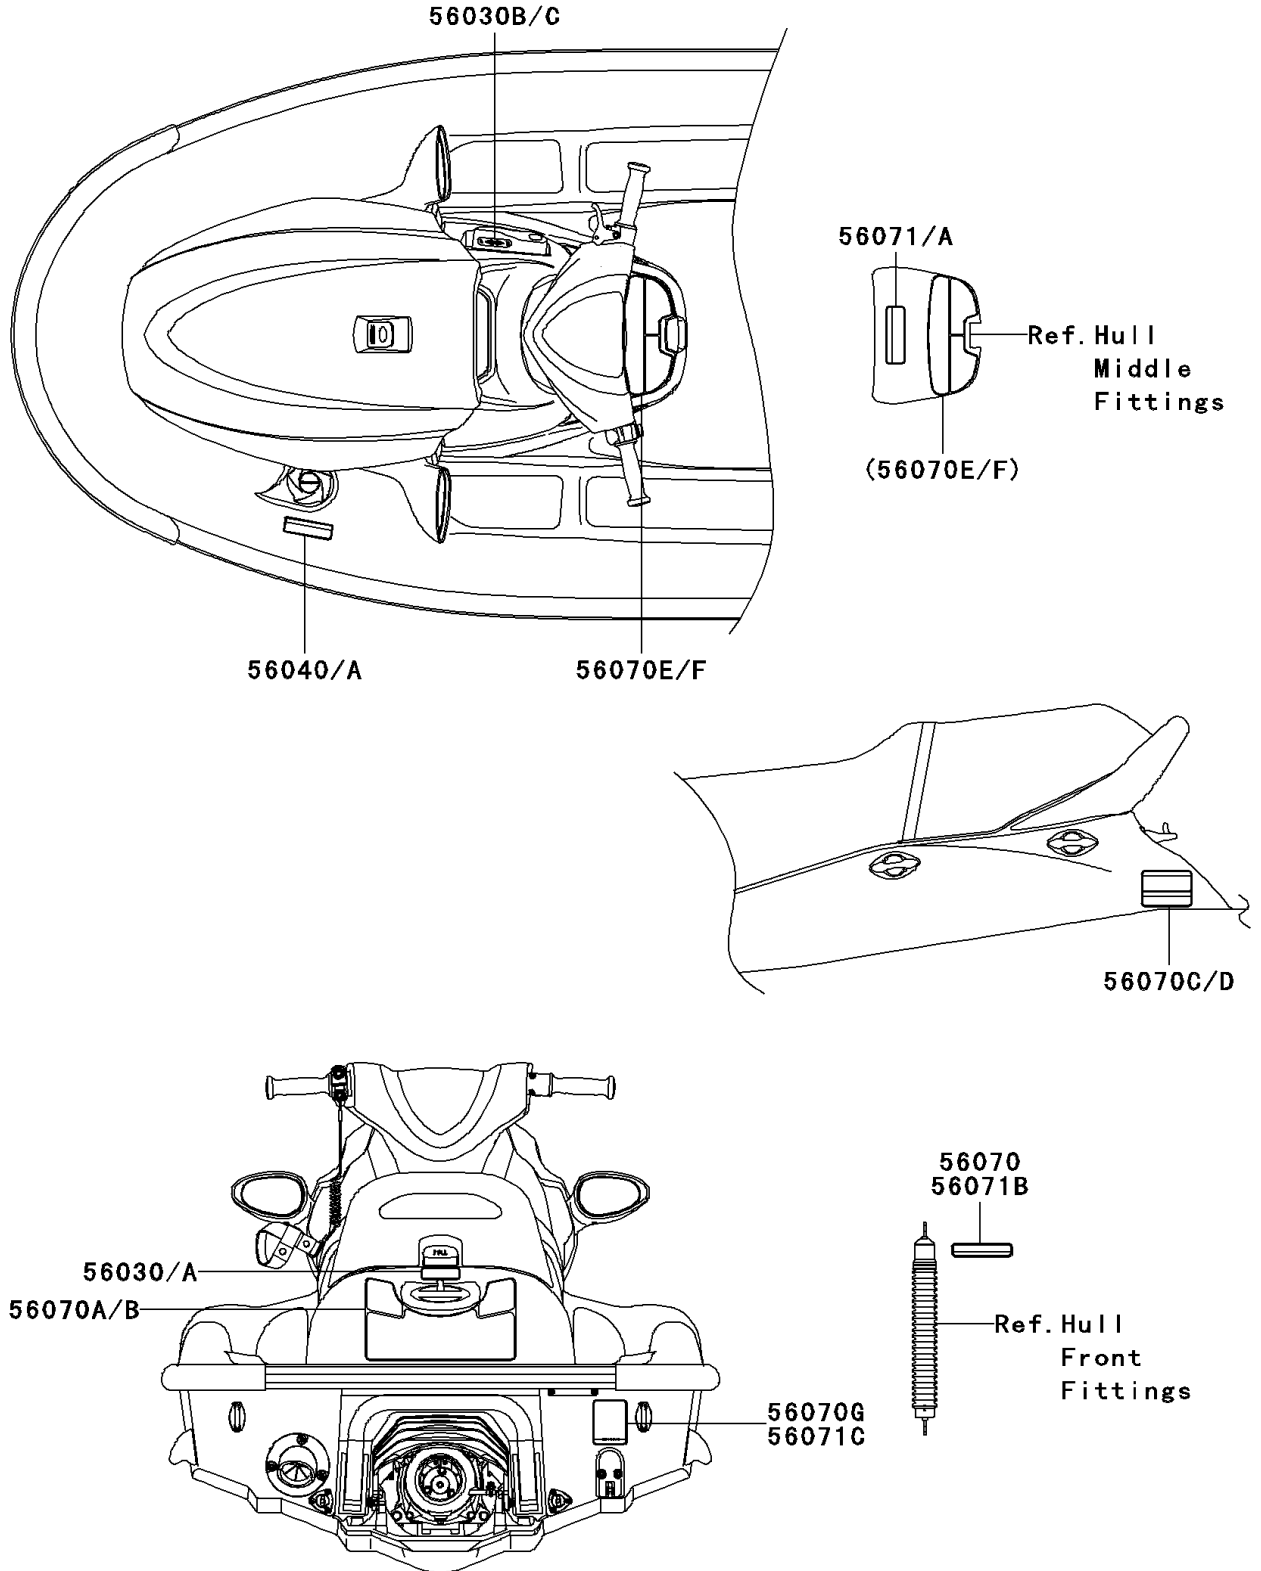

2006 STX-15F PARTS DIAGRAM

Labels

F3183

2006 STX-15F PARTS LIST

Labels

ITEM NAME	PART NUMBER	QUANTITY
LABEL,FIRE EXTINGUISHER (Ref # 56030)	56030-3755	1
LABEL,FIRE EXTINGUISHER(FRENCH) (Ref # 56030A)	56030-3757	1
LABEL,REVERSE (Ref # 56030B)	56030-3815	1
LABEL,REVERSE (Ref # 56030C)	56030-3816	1
LABEL-WARNING,GASOLINE (Ref # 56040)	56040-3972	1
LABEL,GASOLINE(FRENCH) (Ref # 56040A)	56040-3978	1
LABEL-WARNING,DAMPER (Ref # 56070)	56070-3876	1
LABEL-WARNING,IMPORTANT SAFETY (Ref # 56070A)	56070-3937	1
LABEL-WARNING,IMPORTANT SAFETY (Ref # 56070B)	56070-3953	1
LABEL-WARNING,GRAB HANDLE&STEP (Ref # 56070C)	56070-3964	1
LABEL-WARNING,GRAB HANDLE&STEP (Ref # 56070D)	56070-3966	1
LABEL-WARNING,TETHER SWITCH (Ref # 56070E)	56070-3970	1
LABEL-WARNING,TETHER SWITCH (Ref # 56070F)	56070-3974	1
LABEL-WARNING,RIGHTING (Ref # 56070G)	56070-3986	1