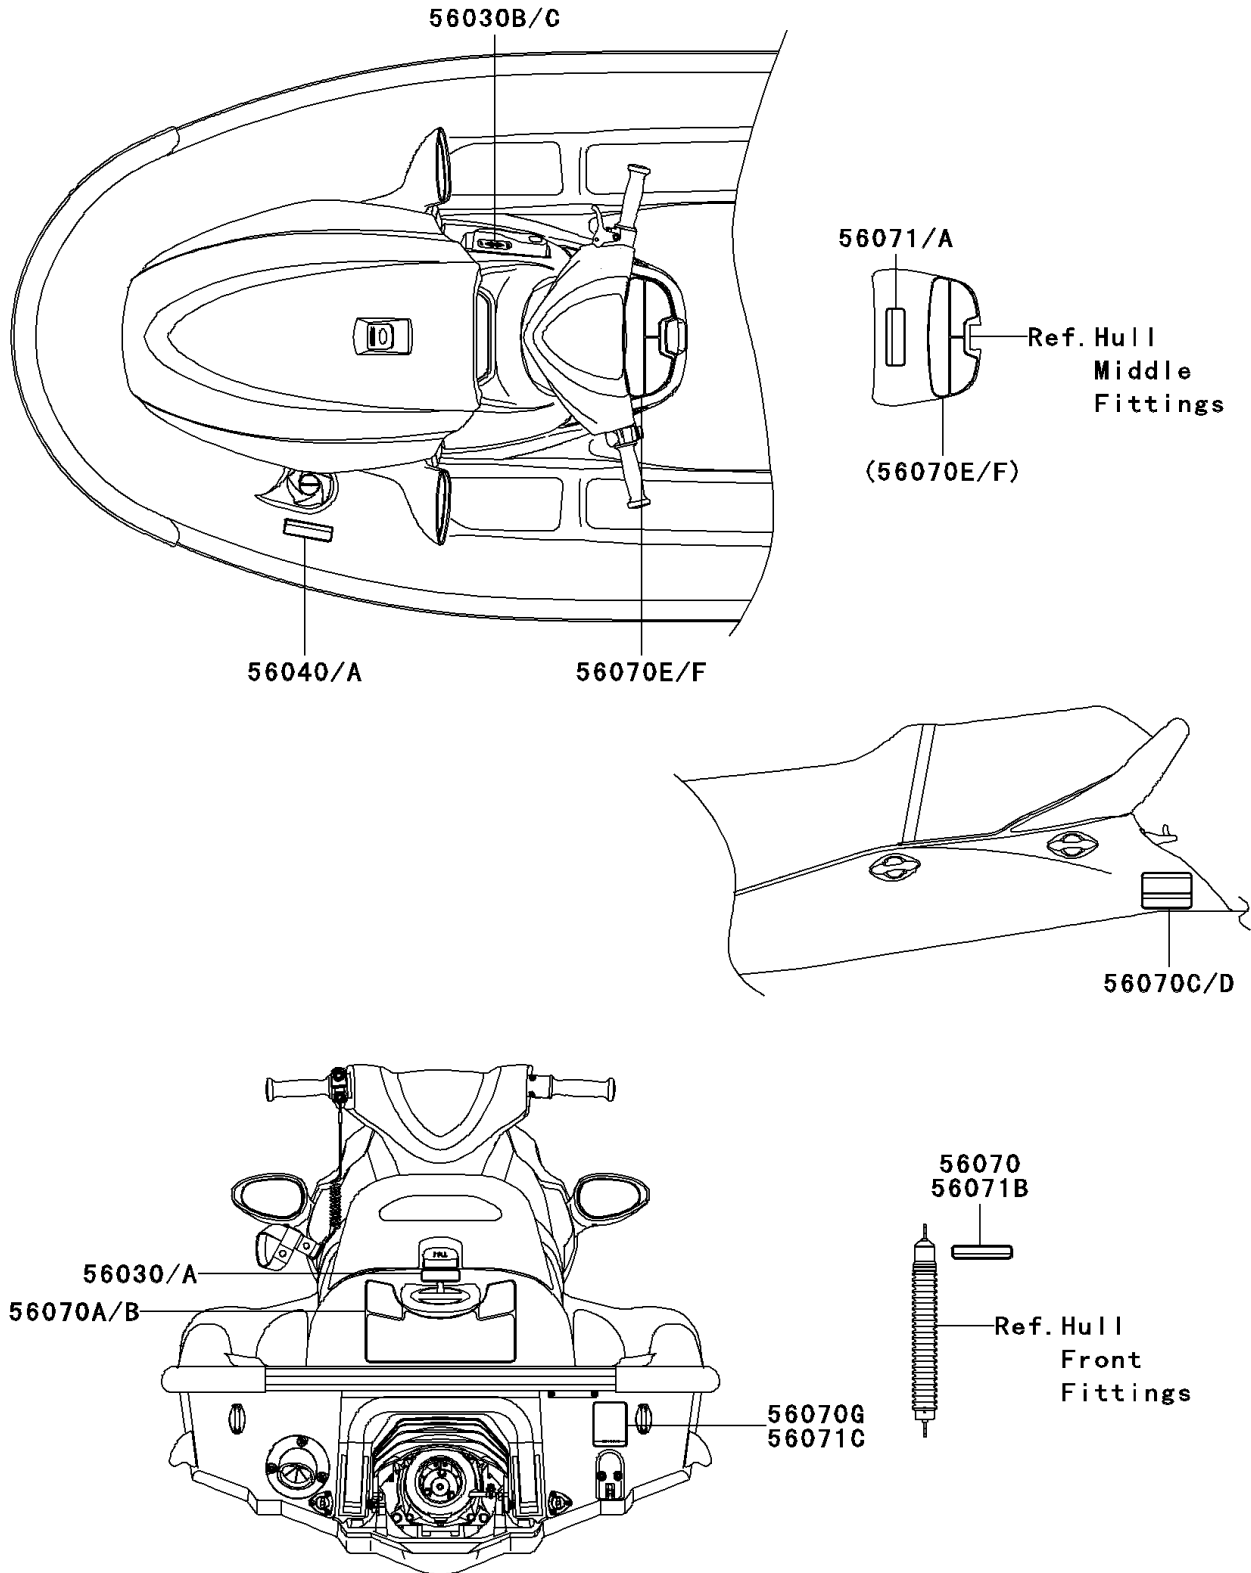

2009 Jet Ski® STX-15F PARTS DIAGRAM

Labels

F3183

2009 Jet Ski® STX-15F PARTS LIST

Labels

ITEM NAME	PART NUMBER	QUANTITY
LABEL,FIRE EXTINGUISHER (Ref # 56030)	56030-3755	1
LABEL,FIRE EXTINGUISHER(FRENCH) (Ref # 56030A)	56030-3757	1
LABEL,REVERSE (Ref # 56030B)	56030-3815	1
LABEL,REVERSE (Ref # 56030C)	56030-3816	1
LABEL-WARNING,GASOLINE (Ref # 56040)	56040-3972	1
LABEL,GASOLINE(FRENCH) (Ref # 56040A)	56040-3978	1
LABEL-WARNING,DAMPER (Ref # 56070)	56070-3876	1
LABEL-WARNING,IMPORTANT SAFETY (Ref # 56070A)	56070-3937	1
LABEL-WARNING,IMPORTANT SAFETY (Ref # 56070B)	56070-3953	1
LABEL-WARNING,GRAB HANDLE&STEP (Ref # 56070C)	56070-3964	1
LABEL-WARNING,GRAB HANDLE&STEP (Ref # 56070D)	56070-3966	1
LABEL-WARNING,TETHER SWITCH (Ref # 56070E)	56070-3970	1
LABEL-WARNING,TETHER SWITCH (Ref # 56070F)	56070-3974	1
LABEL-WARNING,RIGHTING (Ref # 56070G)	56070-3986	1
LABEL-WARNING,AIR VENT ROUTING (Ref # 56071)	56071-3708	1
LABEL-WARNING,AIR VENT ROUTING (Ref # 56071A)	56071-3709	1
LABEL-WARNING,DAMPER (Ref # 56071B)	56071-3737	1
LABEL-WARNING,RIGHTING (Ref # 56071C)	56071-3738	1