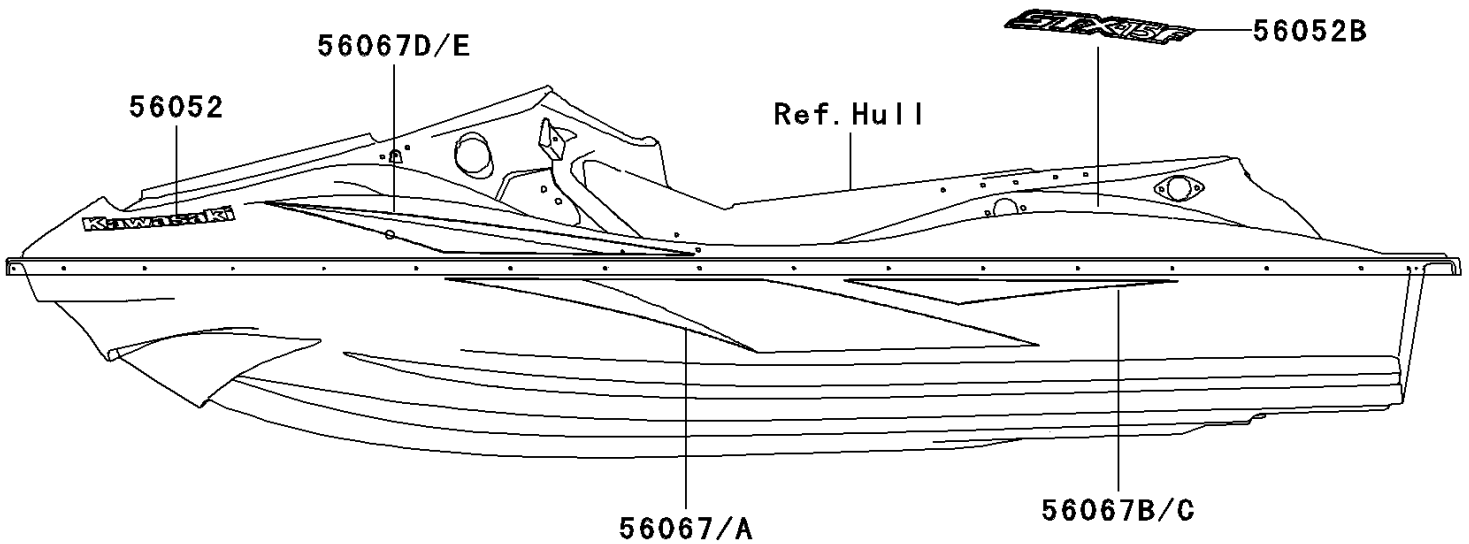

# 2006 STX-15F PARTS DIAGRAM

Decals(White)(A6F)

F3880A

## 2006 STX-15F PARTS LIST

Decals(White)(A6F)

ITEM NAME	PART NUMBER	QUANTITY
MARK,DECK,KAWASAKI (Ref # 56052)	56052-3802	2
MARK,HANDLE COVER,JET SKI (Ref # 56052A)	56052-3816	2
MARK,DECK,STX-15F (Ref # 56052B)	56052-3840	2
MARK,SIDE COVER,4 STROKE (Ref # 56052C)	56052-3846	2
PATTERN,HULL,FR,LH (Ref # 56067)	56067-3713	1
PATTERN,HULL,FR,RH (Ref # 56067A)	56067-3714	1
PATTERN,HULL,RR,LH (Ref # 56067B)	56067-3715	1
PATTERN,HULL,RR,RH (Ref # 56067C)	56067-3716	1
PATTERN,DECK,LH (Ref # 56067D)	56067-3717	1
PATTERN,DECK,RH (Ref # 56067E)	56067-3718	1