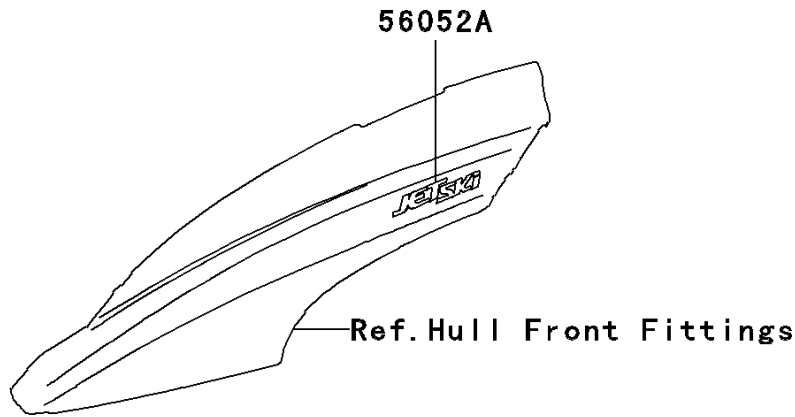

# 2006 STX-15F PARTS DIAGRAM

Decals(White)(A6F)

F3880A

## 2006 STX-15F PARTS LIST

Decals(White)(A6F)

ITEM NAME	PART NUMBER	QUANTITY
MARK,DECK,KAWASAKI (Ref # 56052)	56052-3802	2
MARK,HANDLE COVER,JET SKI (Ref # 56052A)	56052-3816	2
MARK,DECK,STX-15F (Ref # 56052B)	56052-3840	2
MARK,SIDE COVER,4 STROKE (Ref # 56052C)	56052-3846	2
PATTERN,HULL,FR,LH (Ref # 56067)	56067-3713	1
PATTERN,HULL,FR,RH (Ref # 56067A)	56067-3714	1
PATTERN,HULL,RR,LH (Ref # 56067B)	56067-3715	1
PATTERN,HULL,RR,RH (Ref # 56067C)	56067-3716	1
PATTERN,DECK,LH (Ref # 56067D)	56067-3717	1
PATTERN,DECK,RH (Ref # 56067E)	56067-3718	1