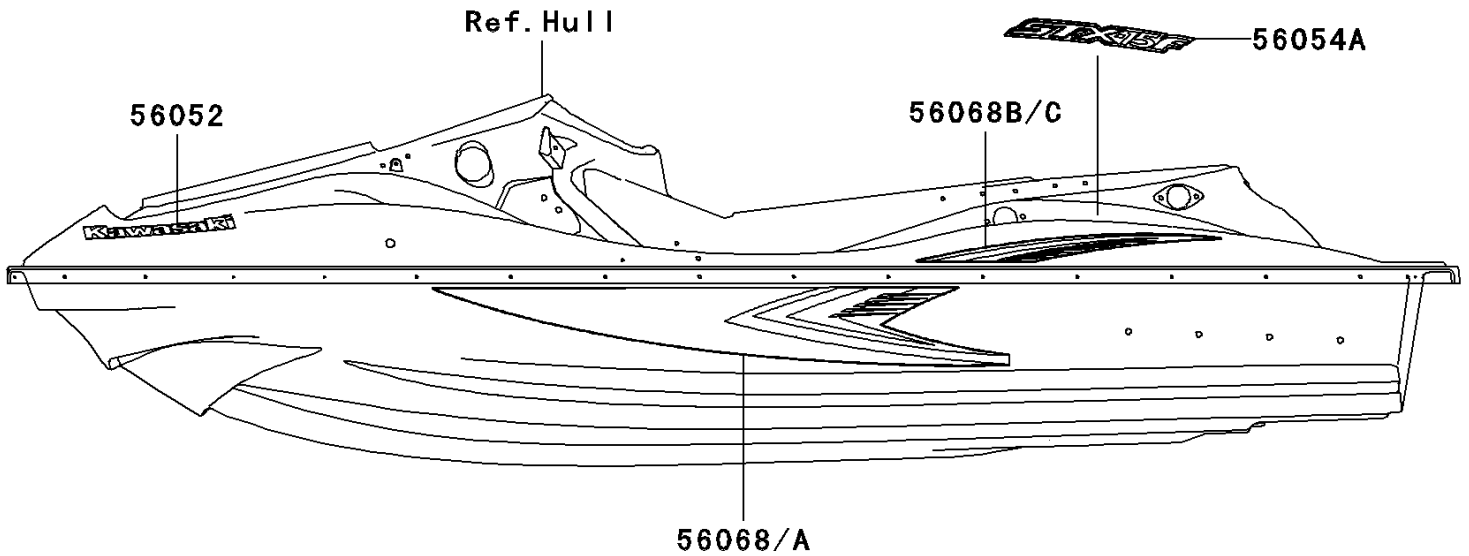

2008 STX-15F PARTS DIAGRAM

Decals(C.T.Blue)(A8F)

F3880D

2008 STX-15F PARTS LIST

Decals(C.T.Blue)(A8F)

ITEM NAME	PART NUMBER	QUANTITY
MARK,DECK,KAWASAKI (Ref # 56052)	56052-3802	2
MARK,SIDE COVER,4 STROKE (Ref # 56054)	56054-3702	2
MARK,DECK,STX-15F (Ref # 56054A)	56054-3705	2
PATTERN,HULL,LH (Ref # 56068)	56068-3715	1
PATTERN,HULL,RH (Ref # 56068A)	56068-3716	1
PATTERN,HULL,LH (Ref # 56068B)	56068-3717	1
PATTERN,HULL,RH (Ref # 56068C)	56068-3718	1
PATTERN,HUTCH COVER,LH (Ref # 56068D)	56068-3719	1
PATTERN,HUTCH COVER,RH (Ref # 56068E)	56068-3720	1