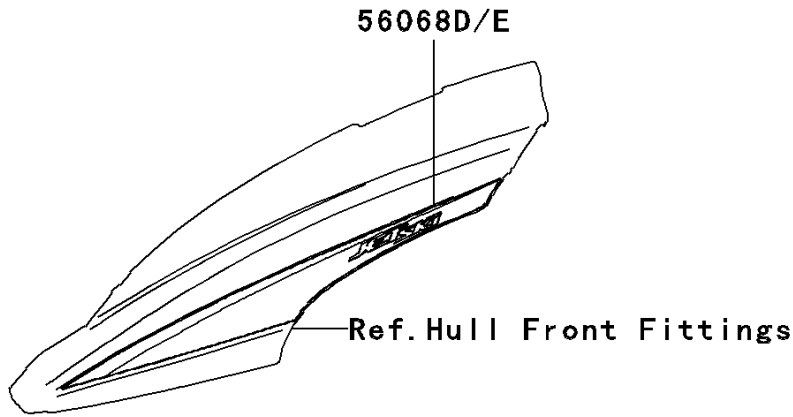

2008 STX-15F PARTS DIAGRAM

Decals(C.T.Blue)(A8F)

F3880D

2008 STX-15F PARTS LIST

Decals(C.T.Blue)(A8F)

ITEM NAME	PART NUMBER	QUANTITY
MARK,DECK,KAWASAKI (Ref # 56052)	56052-3802	2
MARK,SIDE COVER,4 STROKE (Ref # 56054)	56054-3702	2
MARK,DECK,STX-15F (Ref # 56054A)	56054-3705	2
PATTERN,HULL,LH (Ref # 56068)	56068-3715	1
PATTERN,HULL,RH (Ref # 56068A)	56068-3716	1
PATTERN,HULL,LH (Ref # 56068B)	56068-3717	1
PATTERN,HULL,RH (Ref # 56068C)	56068-3718	1
PATTERN,HUTCH COVER,LH (Ref # 56068D)	56068-3719	1
PATTERN,HUTCH COVER,RH (Ref # 56068E)	56068-3720	1