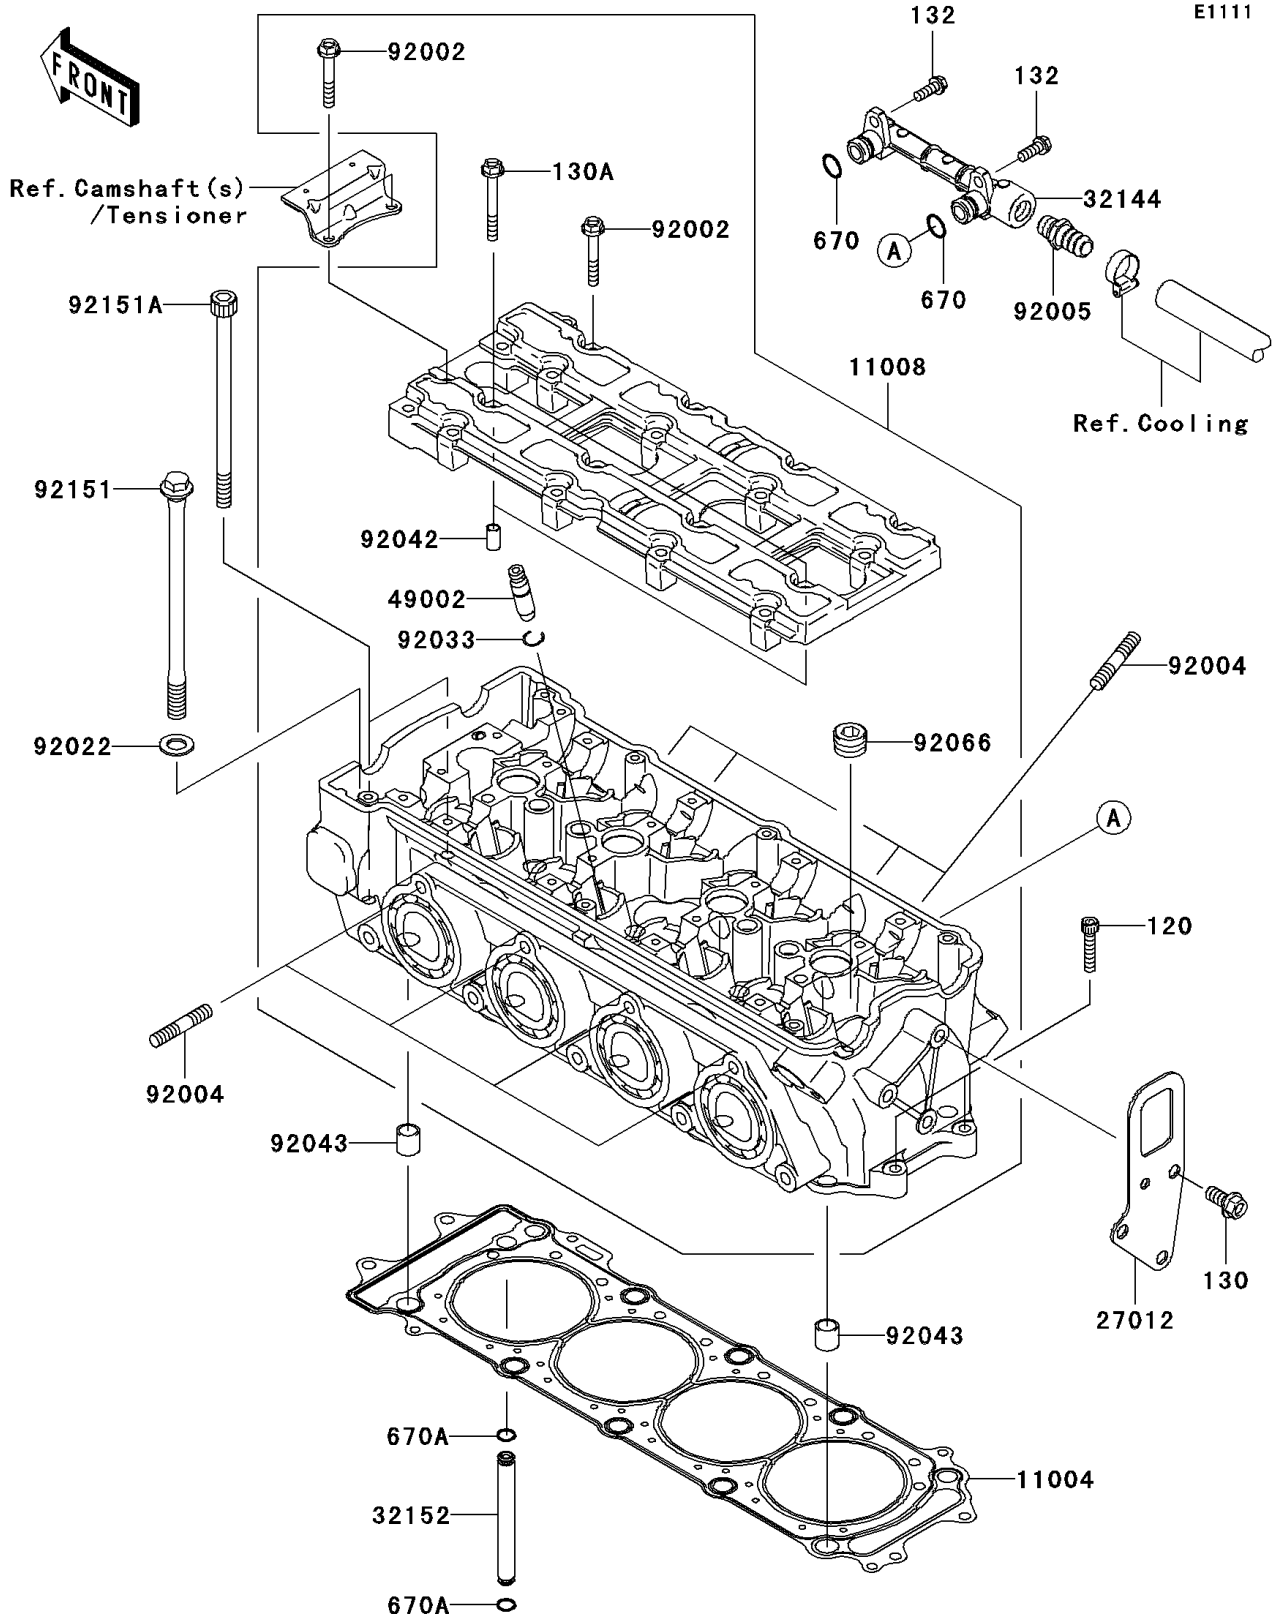

# 2006 STX-12F PARTS DIAGRAM

Cylinder Head

## 2006 STX-12F PARTS LIST

### Cylinder Head

ITEM NAME	PART NUMBER	QUANTITY
GASKET-HEAD (Ref # 11004)	11004-3721	1
HEAD-COMP-CYLINDER (Ref # 11008)	11008-3705	1
HOOK,ENGINE,RR (Ref # 27012)	27012-3856	1
PIPE-ASSY (Ref # 32144)	32144-3707	1
PIPE,OIL (Ref # 32152)	32152-1544	1
GUIDE-VALVE (Ref # 49002)	49002-1140	AR
BOLT,6X40 (Ref # 92002)	92002-1756	18
STUD,8X30 (Ref # 92004)	92004-3743	8
FITTING (Ref # 92005)	92005-3714	1
WASHER,11.5X20.5X1.6 (Ref # 92022)	92022-1720	10
RING-SNAP (Ref # 92033)	92033-1247	16
PIN,DOWEL,6.3X8X14 (Ref # 92042)	92042-007	2
PIN,14X14 (Ref # 92043)	92043-1593	2
PLUG,PT1/2X12.5 (Ref # 92066)	92066-0002	5
BOLT,11X168 (Ref # 92151)	92151-1513	10
BOLT,SOCKET,7X120 (Ref # 92151A)	92151-1804	2
BOLT-SOCKET,6X30 (Ref # 120)	120Z0630	2
BOLT-FLANGED,8X18 (Ref # 130)	130Y0818	3
BOLT-FLANGED,6X50 (Ref # 130A)	130Z0650	2
BOLT-FLANGED-SMALL,6X16 (Ref # 132)	132Y0616	2
O RING,12MM (Ref # 670)	670B2012	2
O RING,7MM (Ref # 670A)	670D1507	2