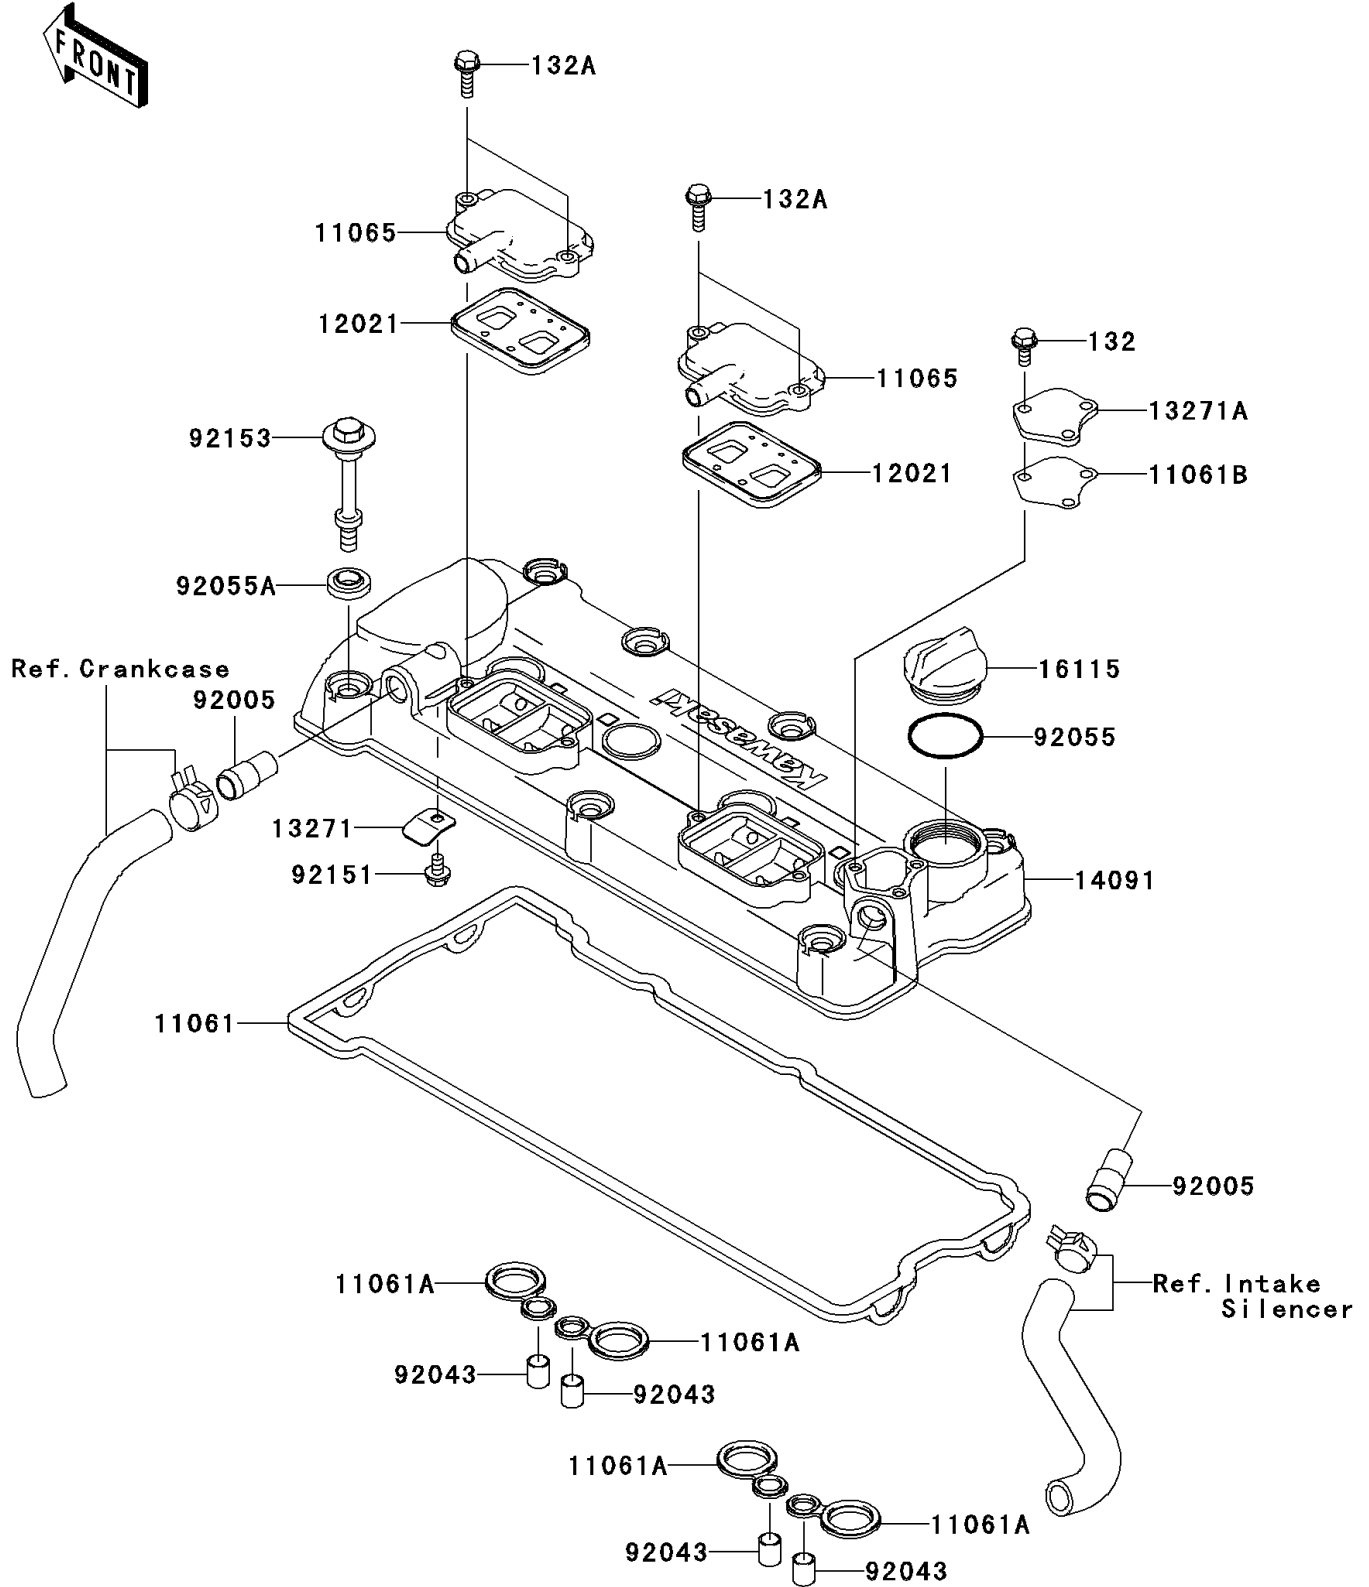

2007 STX-12F PARTS DIAGRAM

Cylinder Head Cover

E1112

2007 STX-12F PARTS LIST

Cylinder Head Cover

ITEM NAME	PART NUMBER	QUANTITY
GASKET,HEAD COVER (Ref # 11061)	11061-0090	1
GASKET,SPARK PLUG HOLE (Ref # 11061A)	11061-0105	4
GASKET,PLATE (Ref # 11061B)	11061-3728	1
CAP,ASV (Ref # 11065)	11065-3723	2
VALVE-ASSY-REED (Ref # 12021)	12021-1119	2
PLATE (Ref # 13271)	13271-3851	1
PLATE (Ref # 13271A)	13271-3898	1
COVER,HEAD (Ref # 14091)	14091-3760	1
CAP-OIL FILLER (Ref # 16115)	16115-1064	1
FITTING (Ref # 92005)	92005-3741	2
PIN,10.1X12X14 (Ref # 92043)	92043-4009	4
RING-O,38X1.9 (Ref # 92055)	92055-1295	1
RING-O,HEAD COVER BOLT (Ref # 92055A)	92055-1352	7
BOLT,FLANGED,6X10 (Ref # 92151)	92151-1822	1
BOLT,HEAD COVER (Ref # 92153)	92153-3706	7
BOLT-FLANGED-SMALL,6X14 (Ref # 132)	132Y0614	3
BOLT-FLANGED-SMALL,6X20 (Ref # 132A)	132Y0620	4