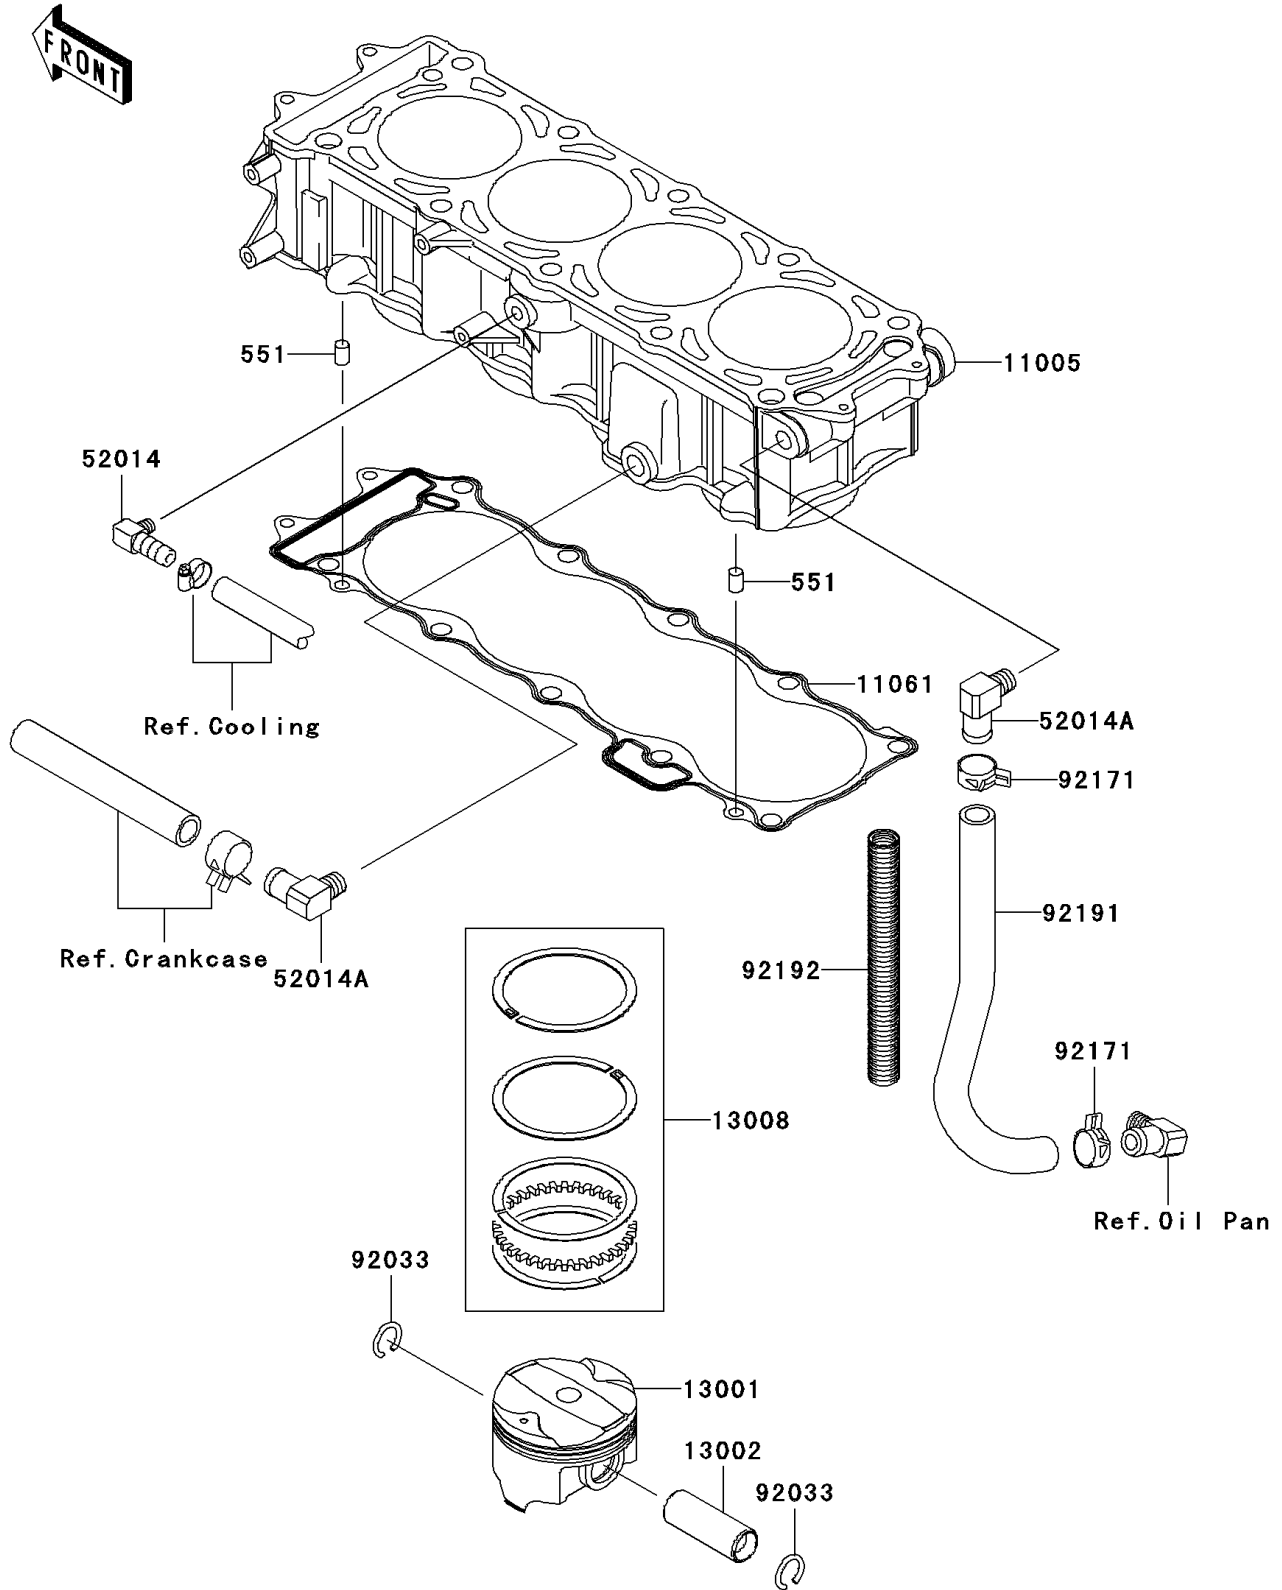

2006 STX-12F PARTS DIAGRAM

Cylinder/Piston(s)

E1120

2006 STX-12F PARTS LIST

Cylinder/Piston(s)

ITEM NAME	PART NUMBER	QUANTITY
CYLINDER-ENGINE (Ref # 11005)	11005-3758	1
GASKET,CYLINDER BASE (Ref # 11061)	11061-3708	1
PISTON-ENGINE (Ref # 13001)	13001-3736	4
PIN-PISTON (Ref # 13002)	13002-3709	4
RING-SET-PISTON (Ref # 13008)	13008-1196	4
ELBOW (Ref # 52014)	52014-3708	1
ELBOW (Ref # 52014A)	52014-3717	2
RING-SNAP (Ref # 92033)	92033-1188	8
CLAMP,TUBE (Ref # 92171)	92171-3710	2
TUBE,BREATHER (Ref # 92191)	92191-3983	1
TUBE,19.5X23.8X170 (Ref # 92192)	92192-3702	1
PIN-DOWEL (Ref # 551)	551R0812	2