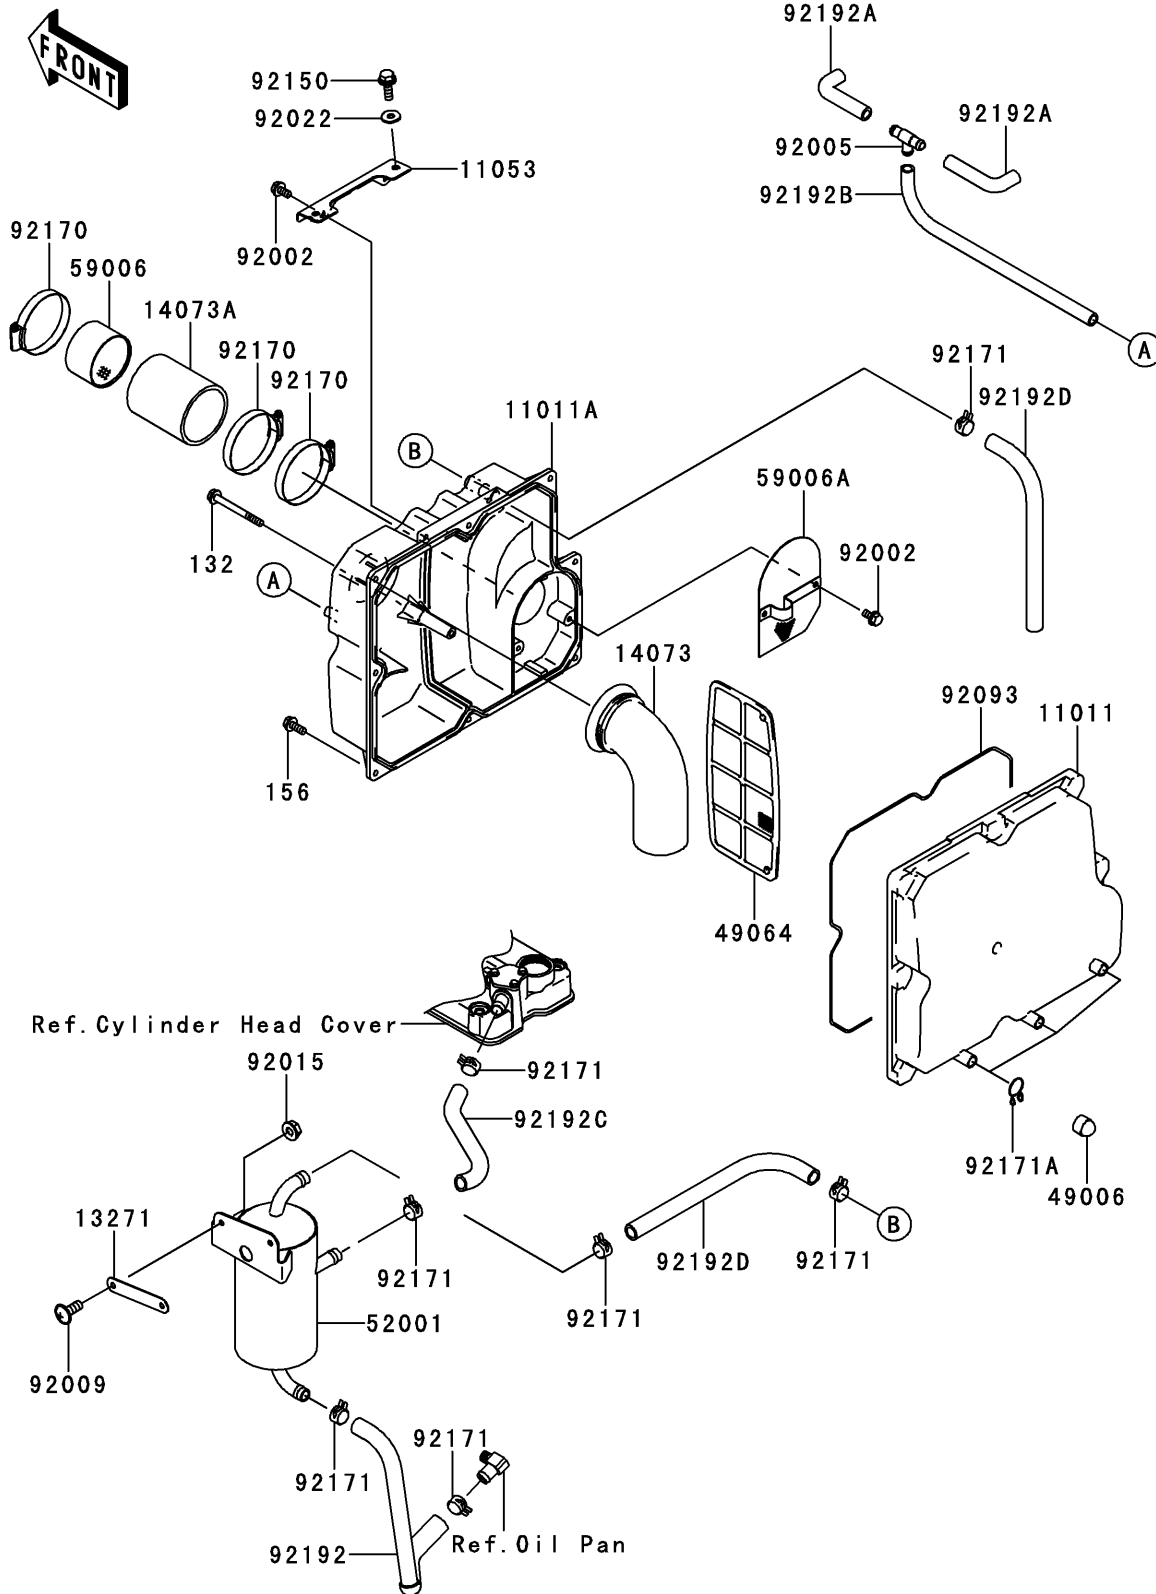

2006 STX-12F PARTS DIAGRAM

Intake Silencer

E1130

2006 STX-12F PARTS LIST

Intake Silencer

ITEM NAME	PART NUMBER	QUANTITY
CASE-AIR FILTER,RR (Ref # 11011)	11011-3704	1
CASE-AIR FILTER (Ref # 11011A)	11011-3706	1
BRACKET (Ref # 11053)	11053-3789	1
PLATE (Ref # 13271)	13271-3880	1
DUCT,AIR FILTER-ASV (Ref # 14073)	14073-3794	1
DUCT,AIR FILTER-THOROTTLE (Ref # 14073A)	14073-3795	1
BOOT,DRAIN (Ref # 49006)	49006-3718	3
FILTER-AIR (Ref # 49064)	49064-3702	1
TANK-OIL (Ref # 52001)	52001-3738	1
ARRESTER-FLAME (Ref # 59006)	59006-0019	1
ARRESTER-FLAME (Ref # 59006A)	59006-3720	1
BOLT,6X12 (Ref # 92002)	92002-3763	4
FITTING (Ref # 92005)	92005-3745	1
SCREW,6X20 (Ref # 92009)	92009-3870	2
NUT,6MM (Ref # 92015)	92015-3767	2
WASHER,8.2X18X1.5 (Ref # 92022)	92022-3743	2
SEAL (Ref # 92093)	92093-3766	1
BOLT,8X20 (Ref # 92150)	92150-3713	2
CLAMP (Ref # 92170)	92170-3764	3
CLAMP,TUBE (Ref # 92171)	92171-3710	7
CLAMP,BOOT (Ref # 92171A)	92171-3711	3
TUBE,SEPARTOR-OILPLAN (Ref # 92192)	92192-3701	1
TUBE (Ref # 92192A)	92192-3717	2
TUBE,ASV-AIR CASE (Ref # 92192B)	92192-3718	1
TUBE,HEAD-SEPARATOR (Ref # 92192C)	92192-3719	1
TUBE,BLOWBY (Ref # 92192D)	92192-3725	2
BOLT-FLANGED-SMALL,6X60 (Ref # 132)	132Y0660	1
BOLT-WP,6X16 (Ref # 156)	156R0616	8