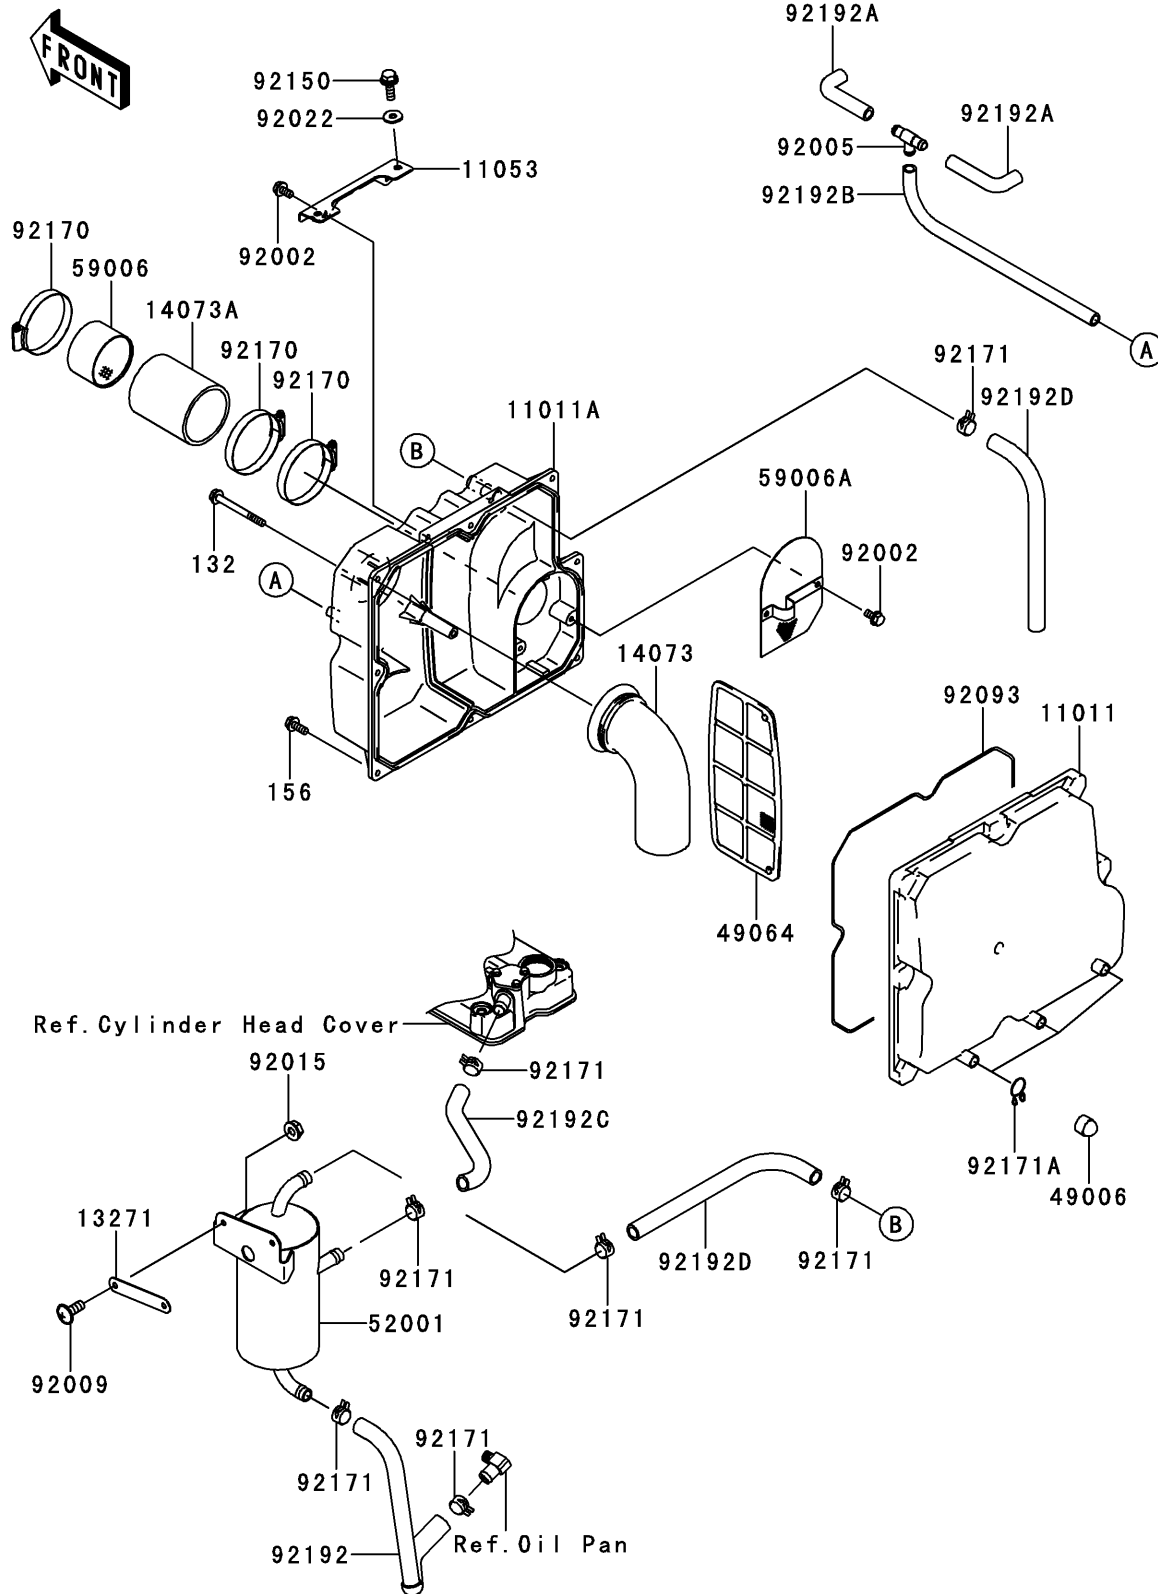

2007 STX-12F PARTS DIAGRAM

Intake Silencer

E1130

2007 STX-12F PARTS LIST

Intake Silencer

ITEM NAME	PART NUMBER	QUANTITY
CASE-AIR FILTER,RR (Ref # 11011)	11011-3704	1
CASE-AIR FILTER (Ref # 11011A)	11011-3706	1
BRACKET (Ref # 11053)	11053-3789	1
PLATE (Ref # 13271)	13271-3880	1
DUCT,AIR FILTER-ASV (Ref # 14073)	14073-3794	1
DUCT,AIR FILTER-THOROTTLE (Ref # 14073A)	14073-3795	1
BOOT,DRAIN (Ref # 49006)	49006-3718	3
FILTER-AIR (Ref # 49064)	49064-3702	1
TANK-OIL (Ref # 52001)	52001-3738	1
ARRESTER-FLAME (Ref # 59006)	59006-0019	1
ARRESTER-FLAME (Ref # 59006A)	59006-3720	1
BOLT,6X12 (Ref # 92002)	92002-3763	4
FITTING (Ref # 92005)	92005-3745	1
SCREW,6X20 (Ref # 92009)	92009-3870	2
NUT,6MM (Ref # 92015)	92015-3767	2
WASHER,8.2X18X1.5 (Ref # 92022)	92022-3743	2
SEAL (Ref # 92093)	92093-3766	1
BOLT,8X20 (Ref # 92150)	92150-3713	2
CLAMP (Ref # 92170)	92170-3764	3
CLAMP,TUBE (Ref # 92171)	92171-3710	7
CLAMP,BOOT (Ref # 92171A)	92171-3711	3
TUBE,SEPARTOR-OILPLAN (Ref # 92192)	92192-3701	1
TUBE (Ref # 92192A)	92192-3717	2
TUBE,ASV-AIR CASE (Ref # 92192B)	92192-3718	1
TUBE,HEAD-SEPARATOR (Ref # 92192C)	92192-3719	1
TUBE,BLOWBY (Ref # 92192D)	92192-3725	2
BOLT-FLANGED-SMALL,6X60 (Ref # 132)	132Y0660	1
BOLT-WP,6X16 (Ref # 156)	156R0616	8