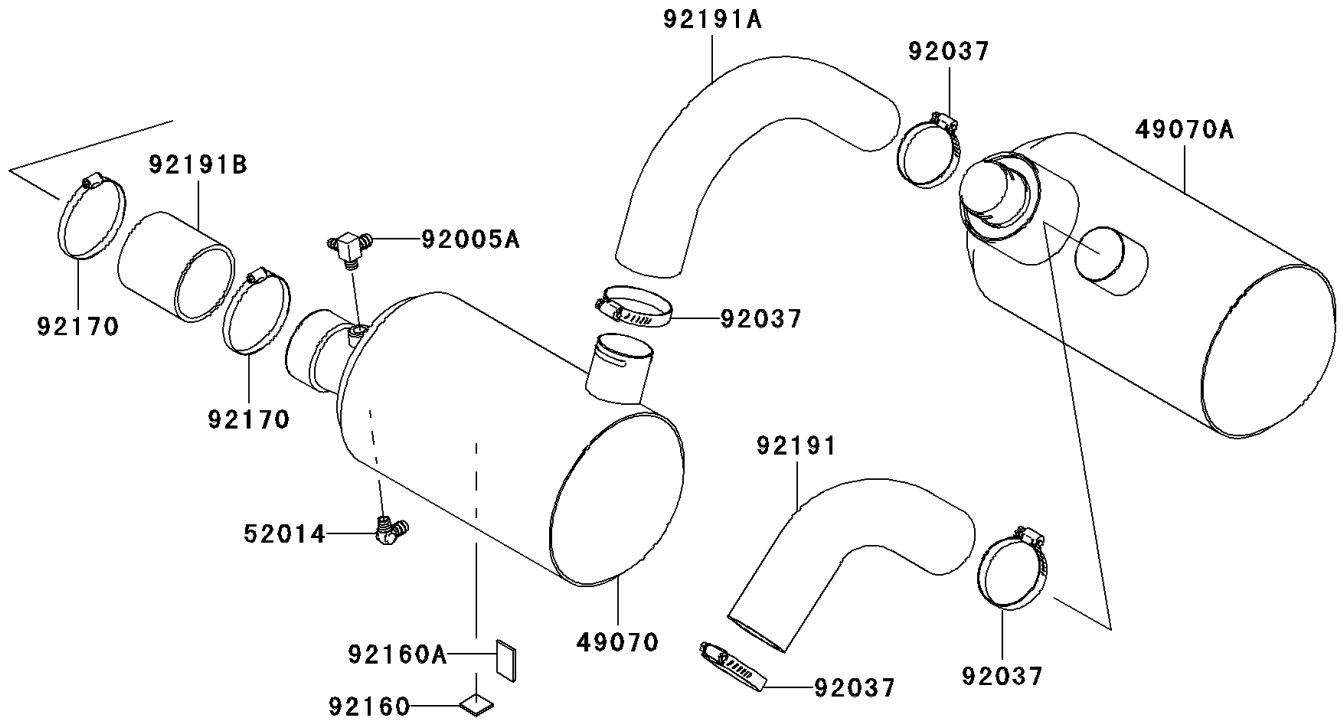

2006 STX-12F PARTS DIAGRAM

Muffler(s)

E1140

2006 STX-12F PARTS LIST

Muffler(s)

ITEM NAME	PART NUMBER	QUANTITY
GASKET,MANIFOLD EXHAUST (Ref # 11061)	11061-3713	1
GASKET,PIPE EXHAUST (Ref # 11061A)	11061-3714	1
PIPE-EXHAUST (Ref # 18088)	18088-3723	1
STAY (Ref # 35063)	35063-3704	1
RING,GASKET (Ref # 43058)	43058-3733	2
MUFFLER-COMP (Ref # 49070)	49070-3744	1
MUFFLER-COMP,2ND (Ref # 49070A)	49070-3745	1
ELBOW (Ref # 52014)	52014-3711	3
MANIFOLD-EXHAUST (Ref # 59081)	59081-3741	1
FITTING (Ref # 92005)	92005-3714	1
FITTING (Ref # 92005A)	92005-3743	1
NUT,CAP,8MM (Ref # 92015)	92015-1371	4
CLAMP (Ref # 92037)	92037-3738	4
NOZZLE (Ref # 92062)	92062-3705	1
BOLT,8X60 (Ref # 92151)	92151-3730	5
COLLAR (Ref # 92152)	92152-3736	2
COLLAR,8.2X17X10 (Ref # 92152A)	92152-3740	4
BOLT,FLANGED,8X30 (Ref # 92153)	92153-3722	4
DAMPER,25X25 (Ref # 92160)	92160-3864	1
DAMPER,40X25 (Ref # 92160A)	92160-3865	1
CLAMP (Ref # 92170)	92170-3760	2
TUBE,RR (Ref # 92191)	92191-3984	1
TUBE,FR (Ref # 92191A)	92191-3985	1
TUBE,PIPE EX-MUFFLER (Ref # 92191B)	92191-3986	1
BOLT-FLANGED,8X40 (Ref # 130)	130Z0840	4
WASHER-PLAIN,8MM (Ref # 411)	411S0800	13