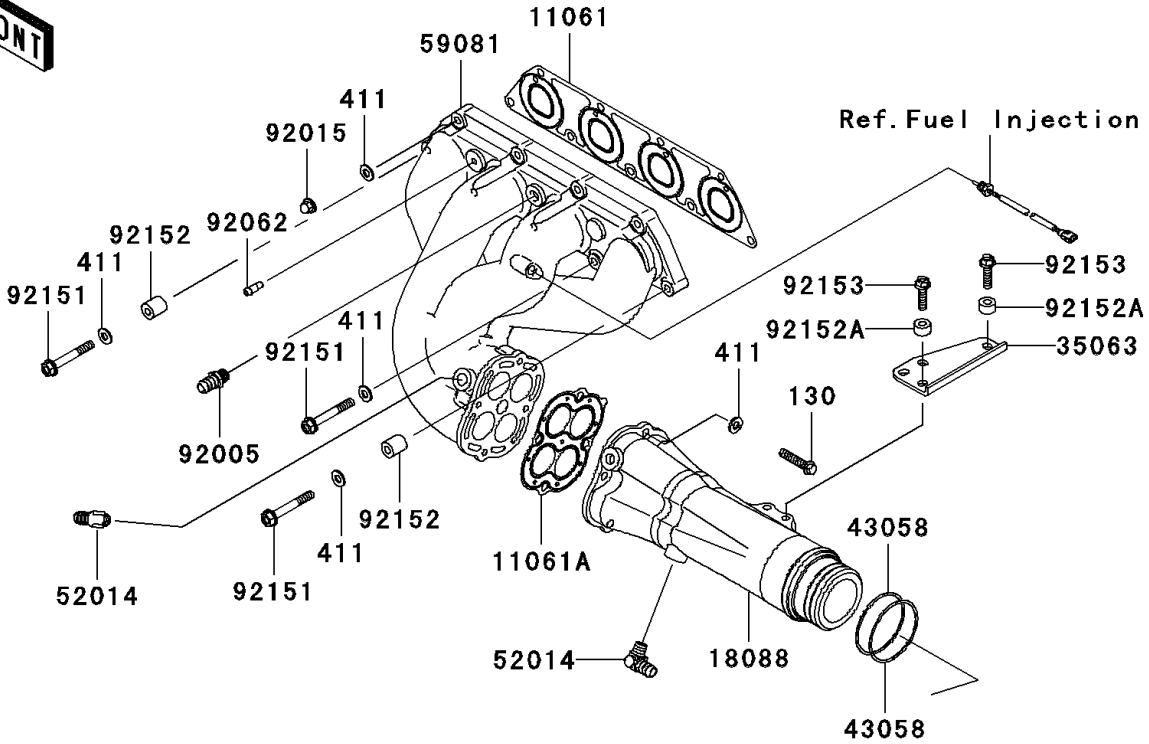

2006 STX-12F PARTS DIAGRAM

Muffler(s)

E1140

2006 STX-12F PARTS LIST

Muffler(s)

ITEM NAME	PART NUMBER	QUANTITY
GASKET,MANIFOLD EXHAUST (Ref # 11061)	11061-3713	1
GASKET,PIPE EXHAUST (Ref # 11061A)	11061-3714	1
PIPE-EXHAUST (Ref # 18088)	18088-3723	1
STAY (Ref # 35063)	35063-3704	1
RING,GASKET (Ref # 43058)	43058-3733	2
MUFFLER-COMP (Ref # 49070)	49070-3744	1
MUFFLER-COMP,2ND (Ref # 49070A)	49070-3745	1
ELBOW (Ref # 52014)	52014-3711	3
MANIFOLD-EXHAUST (Ref # 59081)	59081-3741	1
FITTING (Ref # 92005)	92005-3714	1
FITTING (Ref # 92005A)	92005-3743	1
NUT,CAP,8MM (Ref # 92015)	92015-1371	4
CLAMP (Ref # 92037)	92037-3738	4
NOZZLE (Ref # 92062)	92062-3705	1
BOLT,8X60 (Ref # 92151)	92151-3730	5
COLLAR (Ref # 92152)	92152-3736	2
COLLAR,8.2X17X10 (Ref # 92152A)	92152-3740	4
BOLT,FLANGED,8X30 (Ref # 92153)	92153-3722	4
DAMPER,25X25 (Ref # 92160)	92160-3864	1
DAMPER,40X25 (Ref # 92160A)	92160-3865	1
CLAMP (Ref # 92170)	92170-3760	2
TUBE,RR (Ref # 92191)	92191-3984	1
TUBE,FR (Ref # 92191A)	92191-3985	1
TUBE,PIPE EX-MUFFLER (Ref # 92191B)	92191-3986	1
BOLT-FLANGED,8X40 (Ref # 130)	130Z0840	4
WASHER-PLAIN,8MM (Ref # 411)	411S0800	13