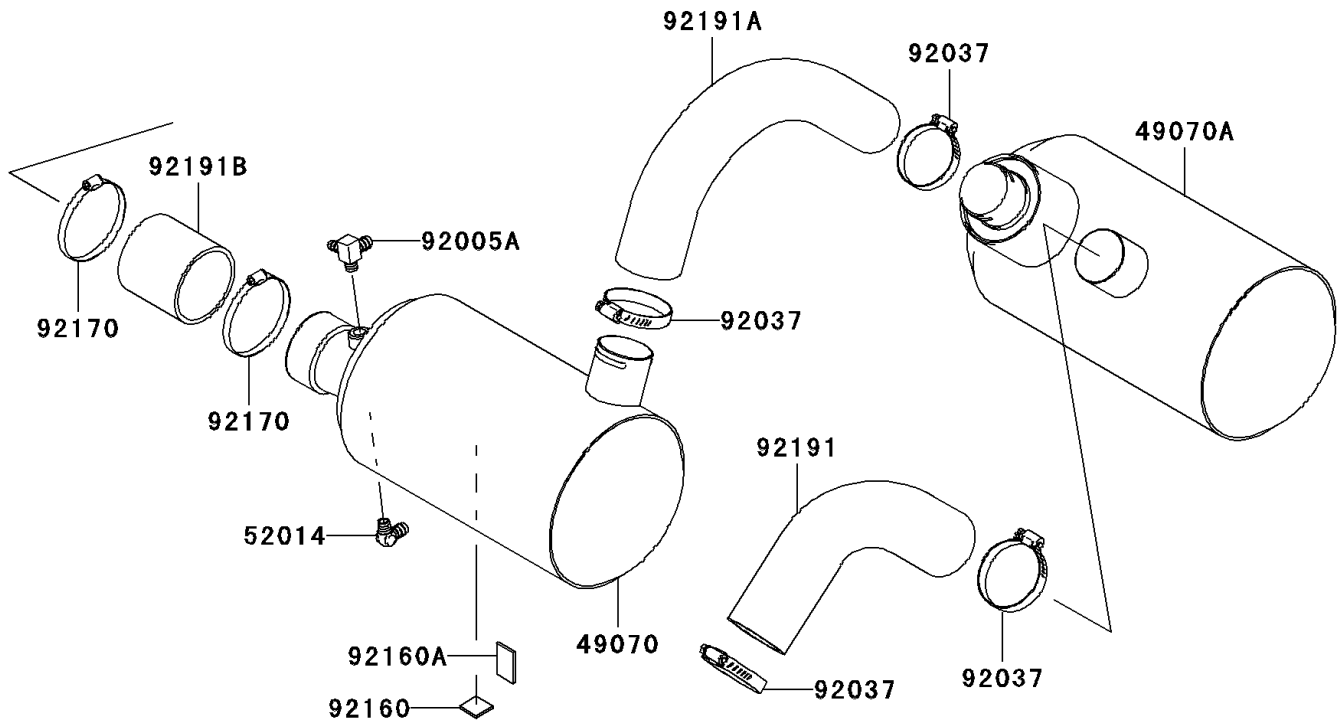

# 2006 STX-12F PARTS DIAGRAM

Muffler(s)

E1140

## 2006 STX-12F PARTS LIST

### Muffler(s)

ITEM NAME	PART NUMBER	QUANTITY
GASKET,MANIFOLD EXHAUST (Ref # 11061)	11061-3713	1
GASKET,PIPE EXHAUST (Ref # 11061A)	11061-3714	1
PIPE-EXHAUST (Ref # 18088)	18088-3723	1
STAY (Ref # 35063)	35063-3704	1
RING,GASKET (Ref # 43058)	43058-3733	2
MUFFLER-COMP (Ref # 49070)	49070-3744	1
MUFFLER-COMP,2ND (Ref # 49070A)	49070-3745	1
ELBOW (Ref # 52014)	52014-3711	3
MANIFOLD-EXHAUST (Ref # 59081)	59081-3741	1
FITTING (Ref # 92005)	92005-3714	1
FITTING (Ref # 92005A)	92005-3743	1
NUT,CAP,8MM (Ref # 92015)	92015-1371	4
CLAMP (Ref # 92037)	92037-3738	4
NOZZLE (Ref # 92062)	92062-3705	1
BOLT,8X60 (Ref # 92151)	92151-3730	5
COLLAR (Ref # 92152)	92152-3736	2
COLLAR,8.2X17X10 (Ref # 92152A)	92152-3740	4
BOLT,FLANGED,8X30 (Ref # 92153)	92153-3722	4
DAMPER,25X25 (Ref # 92160)	92160-3864	1
DAMPER,40X25 (Ref # 92160A)	92160-3865	1
CLAMP (Ref # 92170)	92170-3760	2
TUBE,RR (Ref # 92191)	92191-3984	1
TUBE,FR (Ref # 92191A)	92191-3985	1
TUBE,PIPE EX-MUFFLER (Ref # 92191B)	92191-3986	1
BOLT-FLANGED,8X40 (Ref # 130)	130Z0840	4
WASHER-PLAIN,8MM (Ref # 411)	411S0800	13