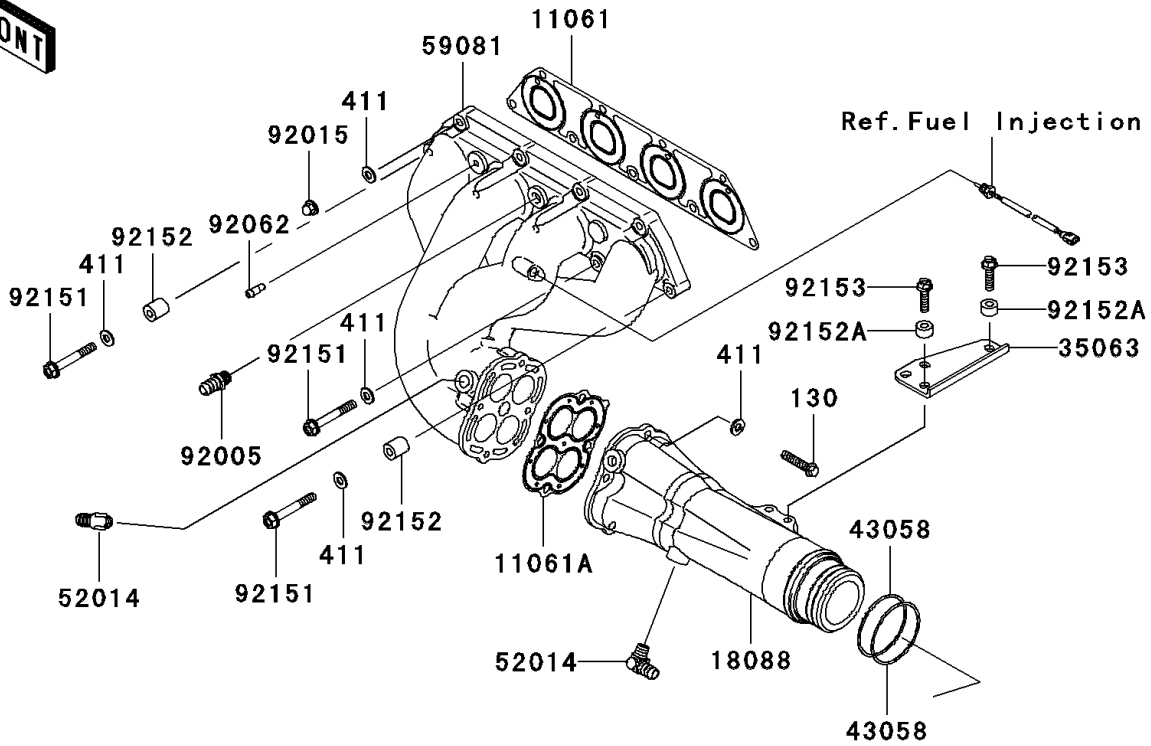

2006 STX-12F PARTS DIAGRAM

Muffler(s)

E1140