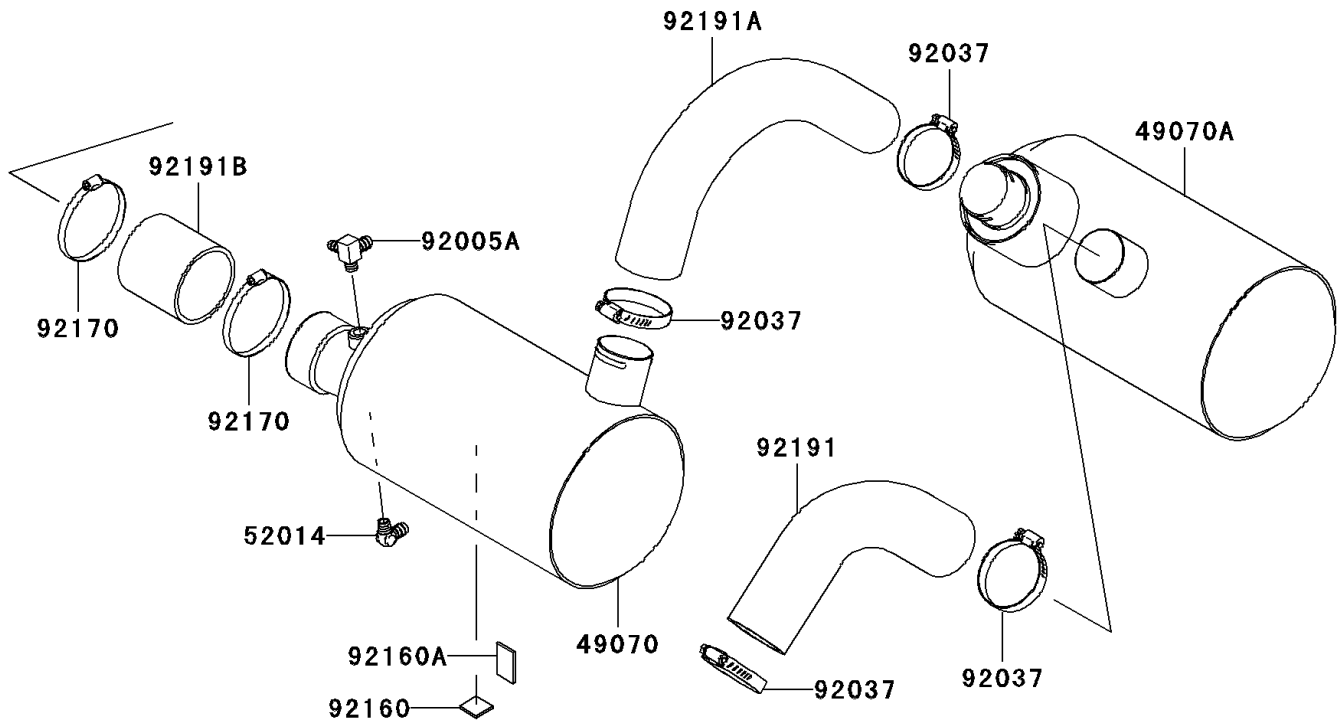

2007 STX-12F PARTS DIAGRAM

Muffler(s)

E1140

2007 STX-12F PARTS LIST

Muffler(s)

ITEM NAME	PART NUMBER	QUANTITY
GASKET,MANIFOLD EXHAUST (Ref # 11061)	11061-3713	1
GASKET,PIPE EXHAUST (Ref # 11061A)	11061-3714	1
PIPE-EXHAUST (Ref # 18088)	18088-3723	1
STAY (Ref # 35063)	35063-3704	1
RING,GASKET (Ref # 43058)	43058-3733	2
MUFFLER-COMP (Ref # 49070)	49070-3744	1
MUFFLER-COMP,2ND (Ref # 49070A)	49070-3745	1
ELBOW (Ref # 52014)	52014-3711	3
MANIFOLD-EXHAUST (Ref # 59081)	59081-3741	1
FITTING (Ref # 92005)	92005-3714	1
FITTING (Ref # 92005A)	92005-3743	1
NUT,CAP,8MM (Ref # 92015)	92015-1371	4
CLAMP (Ref # 92037)	92037-3738	4
NOZZLE (Ref # 92062)	92062-3705	1
BOLT,8X60 (Ref # 92151)	92151-3730	5
COLLAR (Ref # 92152)	92152-3736	2
COLLAR,8.2X17X10 (Ref # 92152A)	92152-3740	4
BOLT,FLANGED,8X30 (Ref # 92153)	92153-3722	4
DAMPER,25X25 (Ref # 92160)	92160-3864	1
DAMPER,40X25 (Ref # 92160A)	92160-3865	1
CLAMP (Ref # 92170)	92170-3760	2
TUBE,RR (Ref # 92191)	92191-3984	1
TUBE,FR (Ref # 92191A)	92191-3985	1
TUBE,PIPE EX-MUFFLER (Ref # 92191B)	92191-3986	1
BOLT-FLANGED,8X40 (Ref # 130)	130Z0840	4
WASHER-PLAIN,8MM (Ref # 411)	411S0800	13