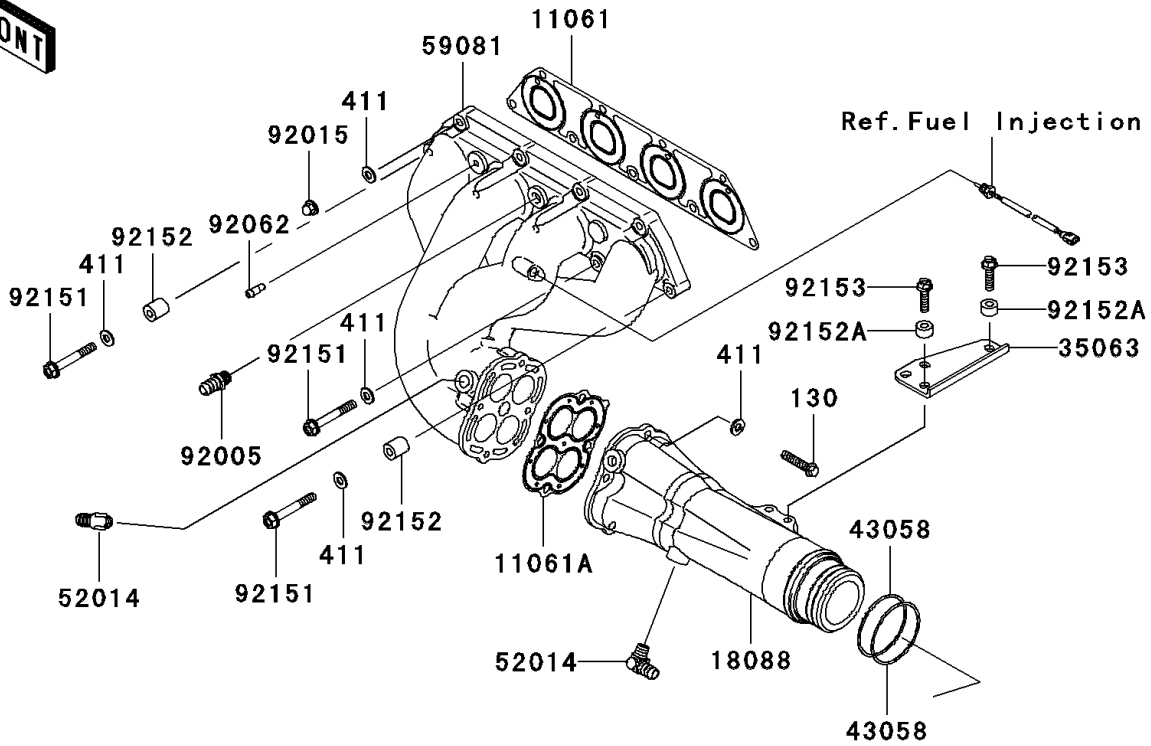

2007 STX-12F PARTS DIAGRAM

Muffler(s)

E1140

2007 STX-12F PARTS LIST

Muffler(s)

ITEM NAME	PART NUMBER	QUANTITY
GASKET,MANIFOLD EXHAUST (Ref # 11061)	11061-3713	1
GASKET,PIPE EXHAUST (Ref # 11061A)	11061-3714	1
PIPE-EXHAUST (Ref # 18088)	18088-3723	1
STAY (Ref # 35063)	35063-3704	1
RING,GASKET (Ref # 43058)	43058-3733	2
MUFFLER-COMP (Ref # 49070)	49070-3744	1
MUFFLER-COMP,2ND (Ref # 49070A)	49070-3745	1
ELBOW (Ref # 52014)	52014-3711	3
MANIFOLD-EXHAUST (Ref # 59081)	59081-3741	1
FITTING (Ref # 92005)	92005-3714	1
FITTING (Ref # 92005A)	92005-3743	1
NUT,CAP,8MM (Ref # 92015)	92015-1371	4
CLAMP (Ref # 92037)	92037-3738	4
NOZZLE (Ref # 92062)	92062-3705	1
BOLT,8X60 (Ref # 92151)	92151-3730	5
COLLAR (Ref # 92152)	92152-3736	2
COLLAR,8.2X17X10 (Ref # 92152A)	92152-3740	4
BOLT,FLANGED,8X30 (Ref # 92153)	92153-3722	4
DAMPER,25X25 (Ref # 92160)	92160-3864	1
DAMPER,40X25 (Ref # 92160A)	92160-3865	1
CLAMP (Ref # 92170)	92170-3760	2
TUBE,RR (Ref # 92191)	92191-3984	1
TUBE,FR (Ref # 92191A)	92191-3985	1
TUBE,PIPE EX-MUFFLER (Ref # 92191B)	92191-3986	1
BOLT-FLANGED,8X40 (Ref # 130)	130Z0840	4
WASHER-PLAIN,8MM (Ref # 411)	411S0800	13