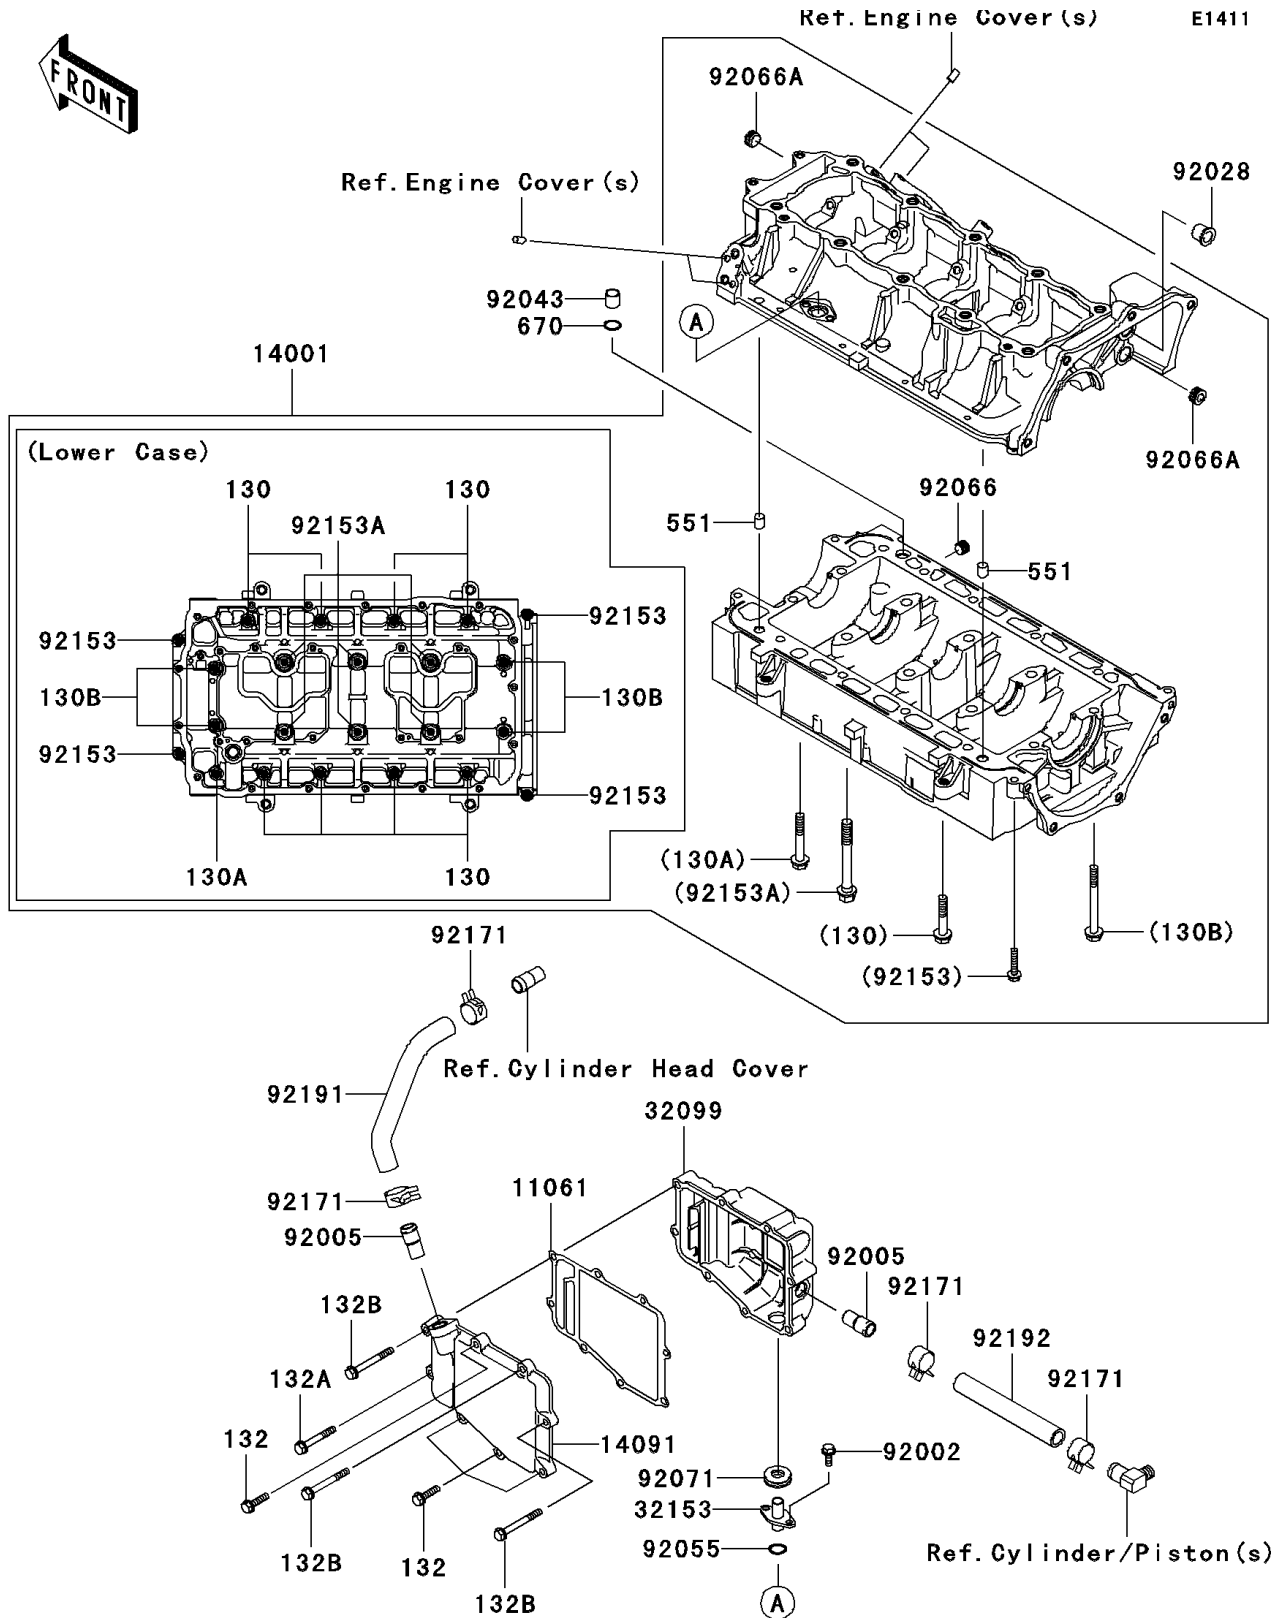

2006 STX-12F PARTS DIAGRAM

Crankcase

2006 STX-12F PARTS LIST

Crankcase

ITEM NAME	PART NUMBER	QUANTITY
GASKET,BREATHER CASE (Ref # 11061)	11061-3715	1
SET-CRANKCASE (Ref # 14001)	14001-3743	1
COVER,BREATHER (Ref # 14091)	14091-3761	1
CASE,BREATHER (Ref # 32099)	32099-3848	1
PIPE,BREATHER (Ref # 32153)	32153-3732	1
BOLT,6X16 (Ref # 92002)	92002-3728	2
FITTING (Ref # 92005)	92005-3741	2
BUSHING (Ref # 92028)	92028-3718	1
PIN,11.5X14X14 (Ref # 92043)	92043-1279	1
RING-O,12X3 (Ref # 92055)	92055-3768	1
PLUG (Ref # 92066)	92066-3778	1
PLUG (Ref # 92066A)	92066-3782	2
GROMMET (Ref # 92071)	92071-3839	1
BOLT,6X30 (Ref # 92153)	92153-3707	4
BOLT,10X85 (Ref # 92153A)	92153-3711	6
CLAMP,TUBE (Ref # 92171)	92171-3710	4
TUBE,HEAD COVER-BREATHER (Ref # 92191)	92191-3964	1
TUBE,14X20X140 (Ref # 92192)	92192-3723	1
BOLT-FLANGED,8X45 (Ref # 130)	130Z0845	8
BOLT-FLANGED,8X55 (Ref # 130A)	130Z0855	1
BOLT-FLANGED,8X85 (Ref # 130B)	130Z0885	4
BOLT-FLANGED-SMALL,6X25 (Ref # 132)	132Y0625	4
BOLT-FLANGED-SMALL,6X45 (Ref # 132A)	132Y0645	1
BOLT-FLANGED-SMALL,6X55 (Ref # 132B)	132Y0655	3
PIN-DOWEL (Ref # 551)	551R1012	2
O RING,14MM (Ref # 670)	670D2014	1